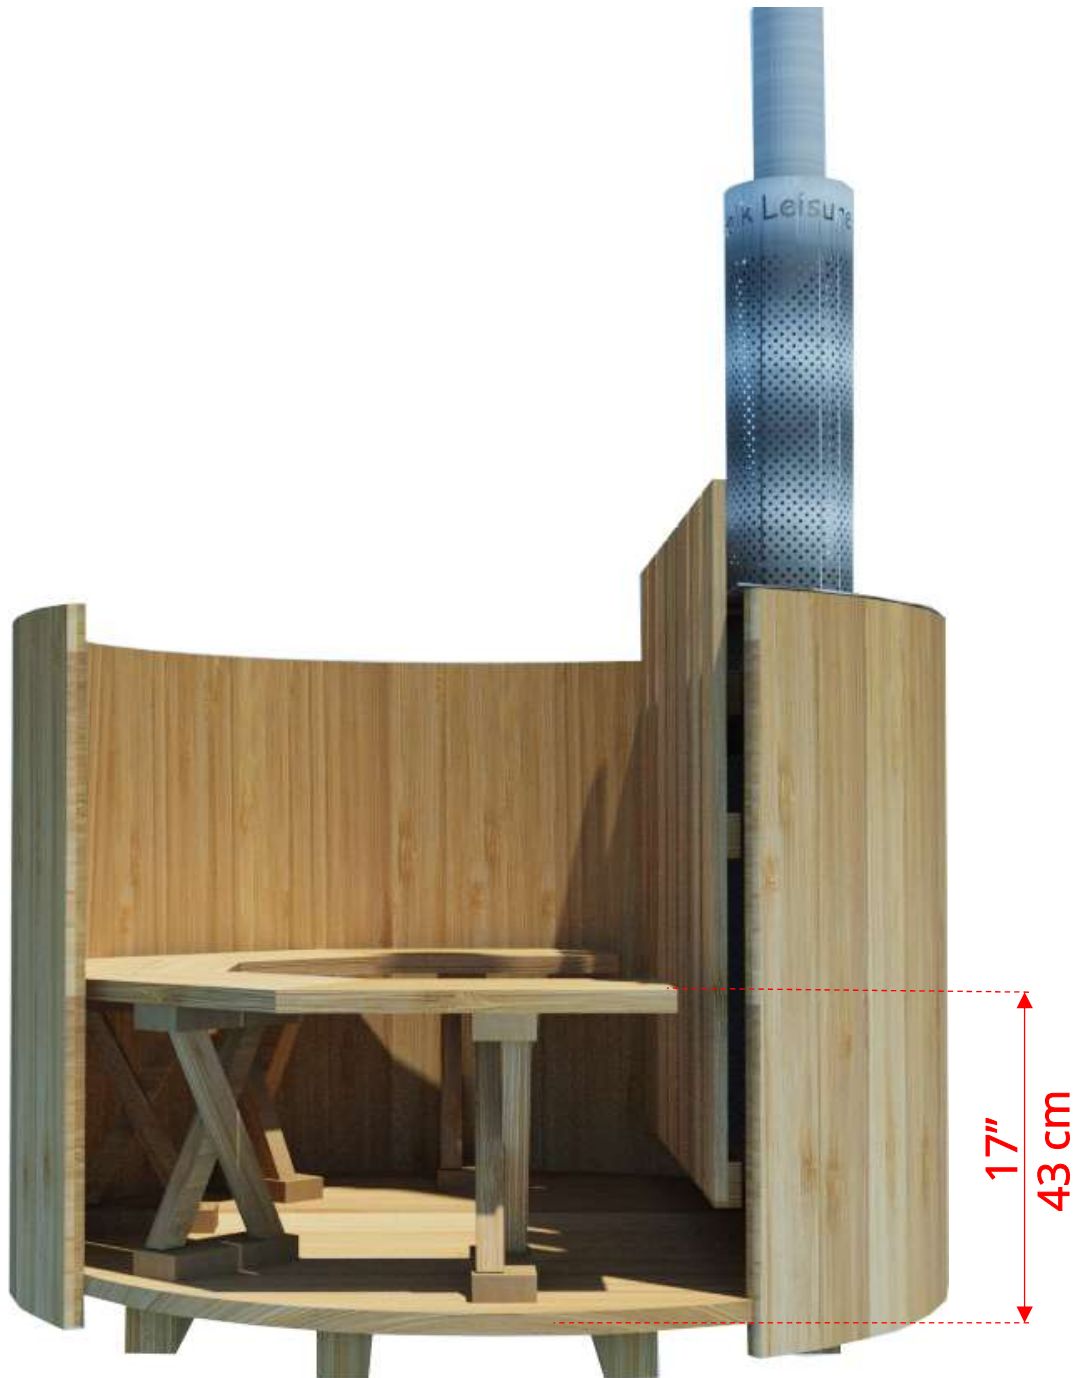

470

The Original Cedar Hot Tub 7' (214cm)

470

The Original Cedar Hot Tub 7' (214cm)

470

The Original Cedar Hot Tub 7' (214cm)

730145

Aluminum Inside Hot Tub Heater (Optional)

Do not Operate Hot Tub Heater without Water in Hot Tub!

Aluminum Inside Hot Tub Heater (Optional)

Firebox Opening – 10" (25cm) x 10" (25cm) x 35 1/4" (90cm) Deep

730184
24" Canoe Paddle
(Optional)

730185
Aluminum Ash Scoop
(Optional)

730186 3 Tier Steps for Round Tub (Optional)

730180 Cover Stand with Firewood Storage (Optional)

730187 7' Round Tub Shelf (Optional)