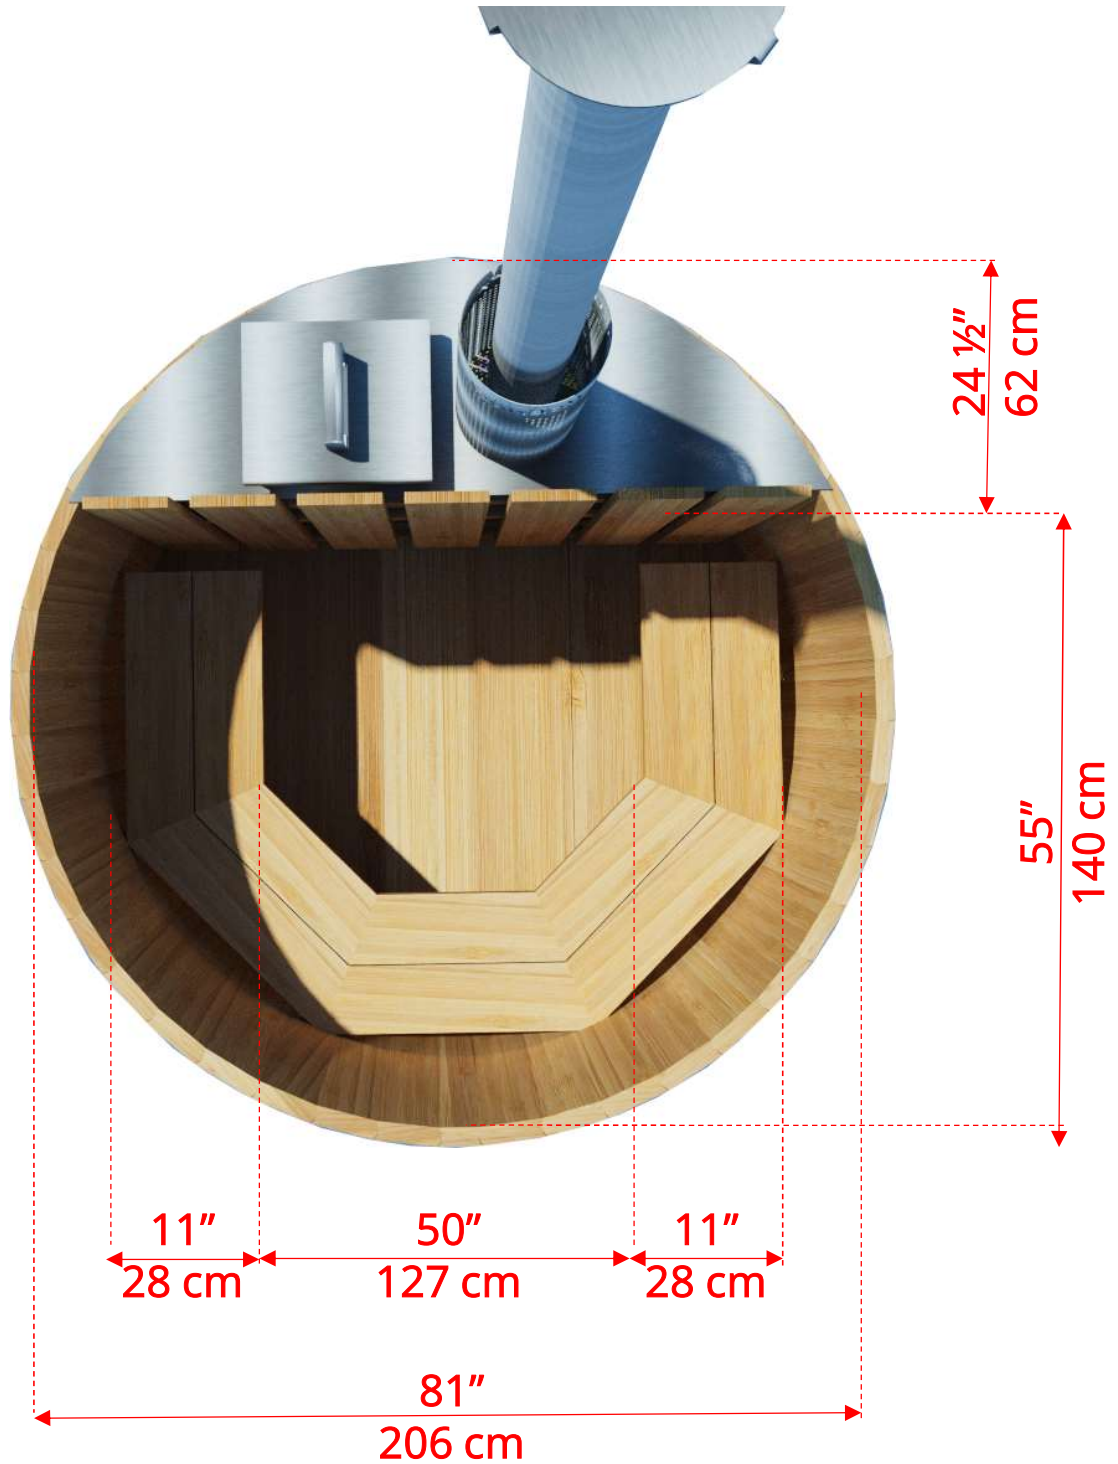

470

The Original Cedar Hot Tub 7' (214cm)

470

The Original Cedar Hot Tub 7' (214cm)

470

The Original Cedar Hot Tub 7' (214cm)

730145

Aluminum Inside Hot Tub Heater (Optional)

Do not Operate Hot Tub Heater without Water in Hot Tub!

Aluminum Inside Hot Tub Heater (Optional)

Firebox Opening – 10" (25cm) x 10" (25cm) x 35 1/4" (90cm) Deep

730184
24" Canoe Paddle
(Optional)

730185
Aluminum Ash Scoop
(Optional)