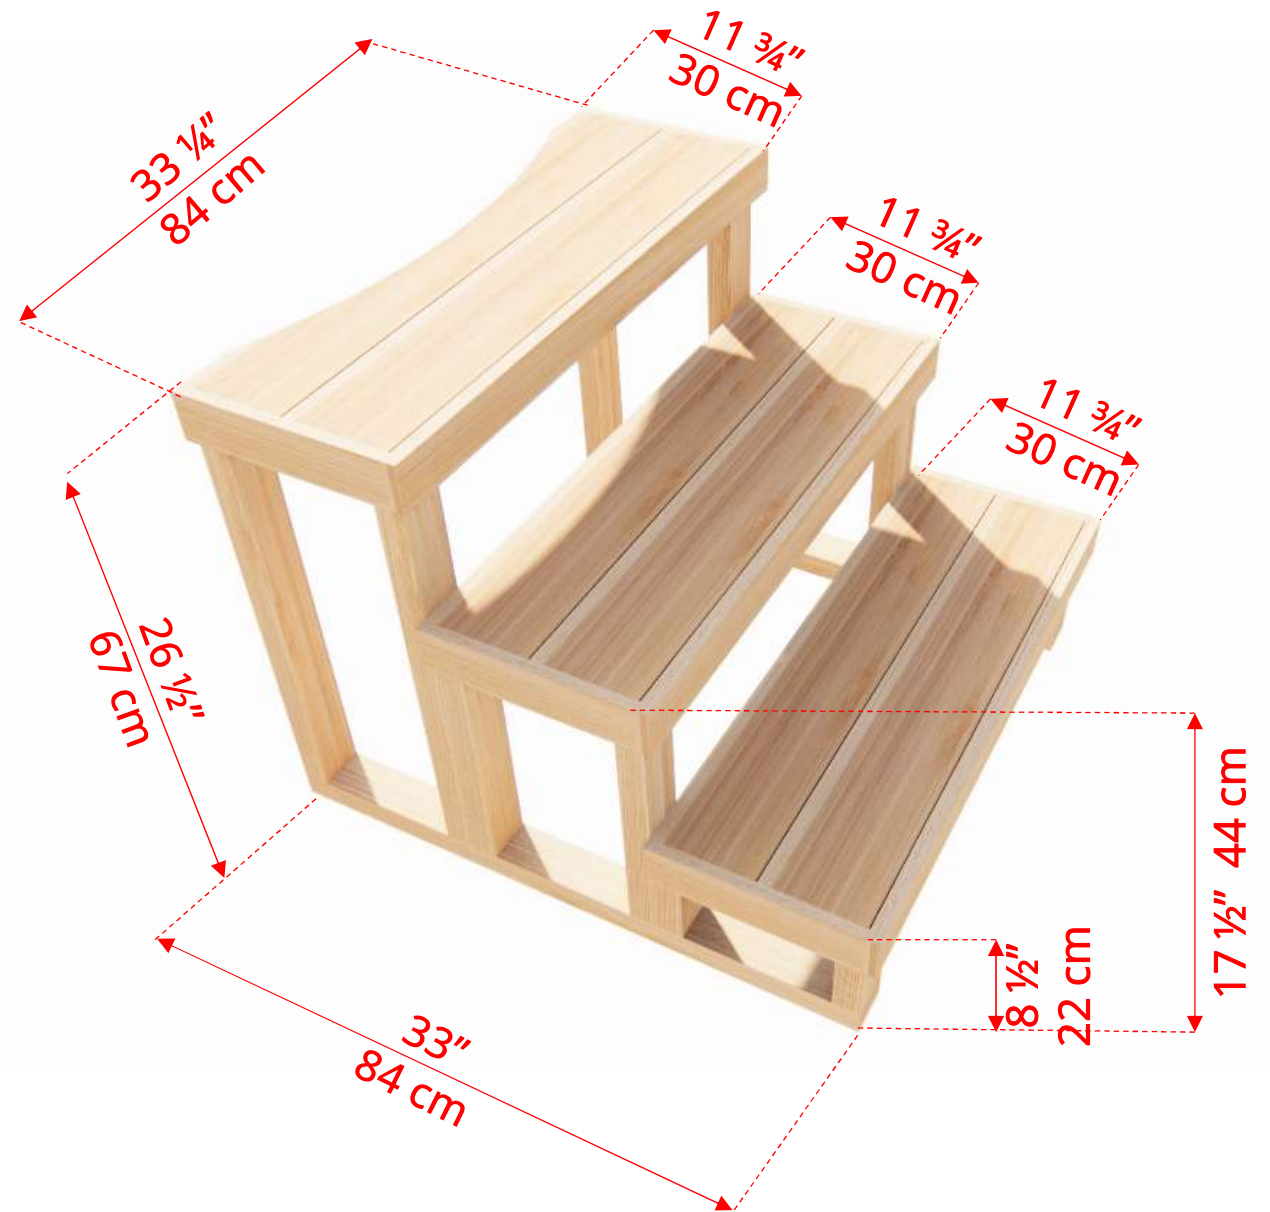

470

The Original Cedar Hot Tub 7' (214cm)

470

The Original Cedar Hot Tub 7' (214cm)

470

The Original Cedar Hot Tub 7' (214cm)

730145

Aluminum Inside Hot Tub Heater (Optional)

Do not Operate Hot Tub Heater without Water in Hot Tub!

Aluminum Inside Hot Tub Heater (Optional)

Firebox Opening – 10" (25cm) x 10" (25cm) x 35 1/4" (90cm) Deep

730184
24" Canoe Paddle
(Optional)

730185
Aluminum Ash Scoop
(Optional)

730186 3 Tier Steps for Round Tub (Optional)

730180 Cover Stand with Firewood Storage (Optional)

730187 7' Round Tub Shelf (Optional)