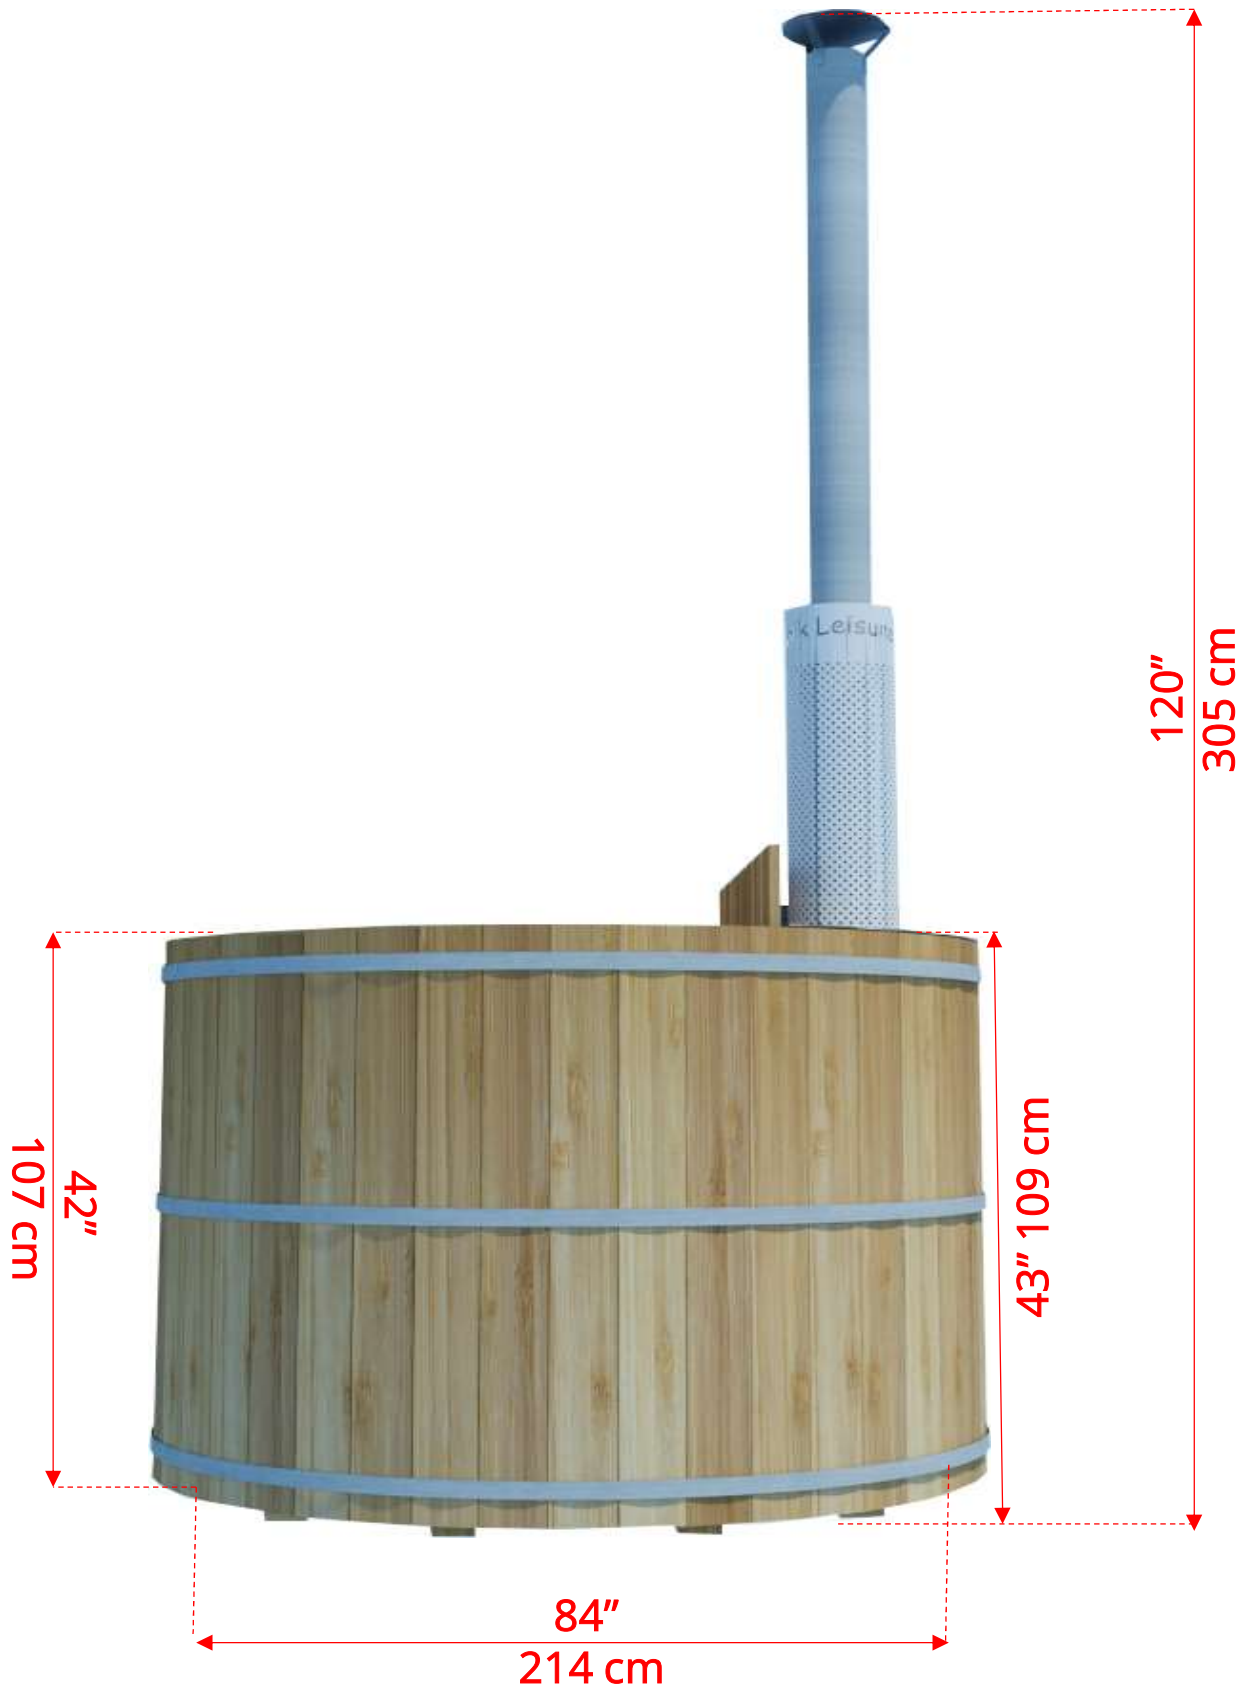

470

The Original Cedar Hot Tub 7' (214cm)

470

The Original Cedar Hot Tub 7' (214cm)

470

The Original Cedar Hot Tub 7' (214cm)

730145

Aluminum Inside Hot Tub Heater (Optional)

Do not Operate Hot Tub Heater without Water in Hot Tub!

Aluminum Inside Hot Tub Heater (Optional)

Firebox Opening – 10" (25cm) x 10" (25cm) x 35 1/4" (90cm) Deep

730184
24" Canoe Paddle
(Optional)

730185
Aluminum Ash Scoop
(Optional)

730186 3 Tier Steps for Round Tub (Optional)

730180 Cover Stand with Firewood Storage (Optional)

730187 7' Round Tub Shelf (Optional)