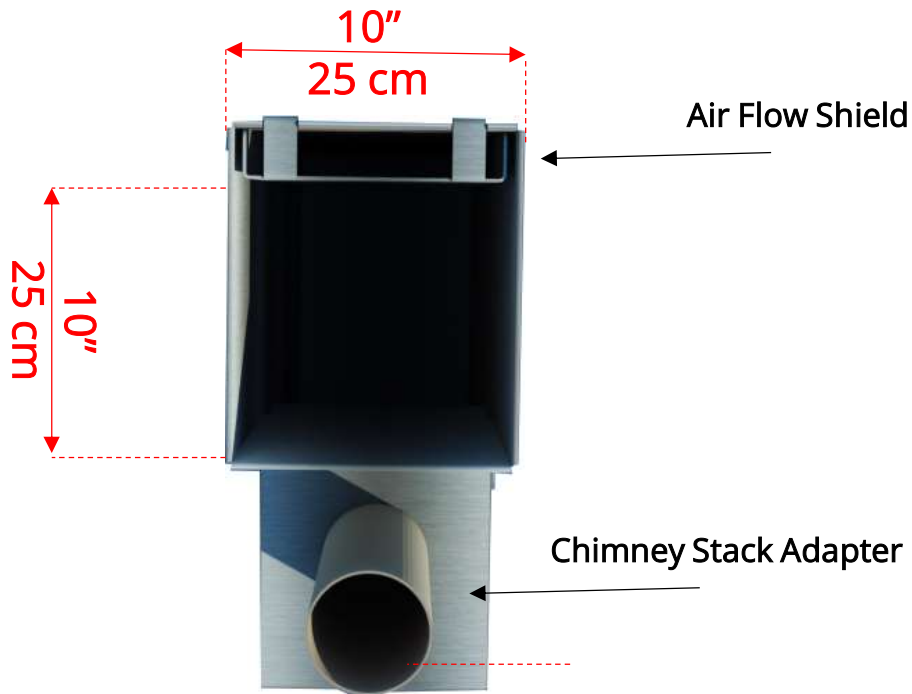

470

The Original Cedar Hot Tub 7' (214cm)

470

The Original Cedar Hot Tub 7' (214cm)

470

The Original Cedar Hot Tub 7' (214cm)

730145

Aluminum Inside Hot Tub Heater (Optional)

Do not Operate Hot Tub Heater without Water in Hot Tub!

Aluminum Inside Hot Tub Heater (Optional)

Firebox Opening – 10" (25cm) x 10" (25cm) x 35 1/4" (90cm) Deep

730184
24" Canoe Paddle
(Optional)

730185
Aluminum Ash Scoop
(Optional)

730186 3 Tier Steps for Round Tub (Optional)

730180 Cover Stand with Firewood Storage (Optional)

730187 7' Round Tub Shelf (Optional)