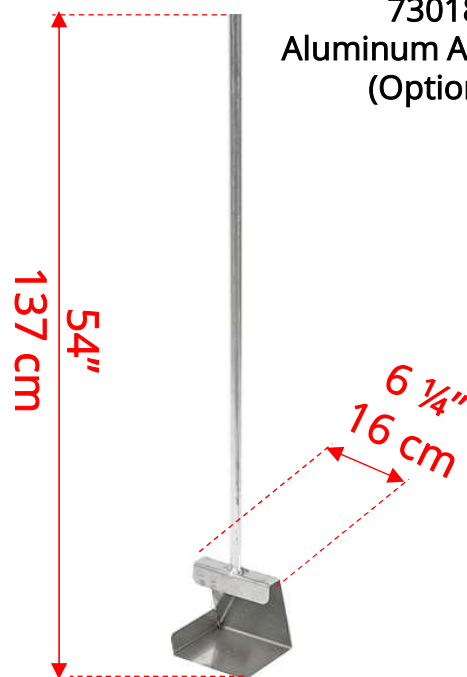

470

The Original Cedar Hot Tub 7' (214cm)

470

The Original Cedar Hot Tub 7' (214cm)

470

The Original Cedar Hot Tub 7' (214cm)

730145

Aluminum Inside Hot Tub Heater (Optional)

Do not Operate Hot Tub Heater without Water in Hot Tub!

Aluminum Inside Hot Tub Heater (Optional)

Firebox Opening – 10" (25cm) x 10" (25cm) x 35 1/4" (90cm) Deep

730184
24" Canoe Paddle
(Optional)

730185
Aluminum Ash Scoop
(Optional)