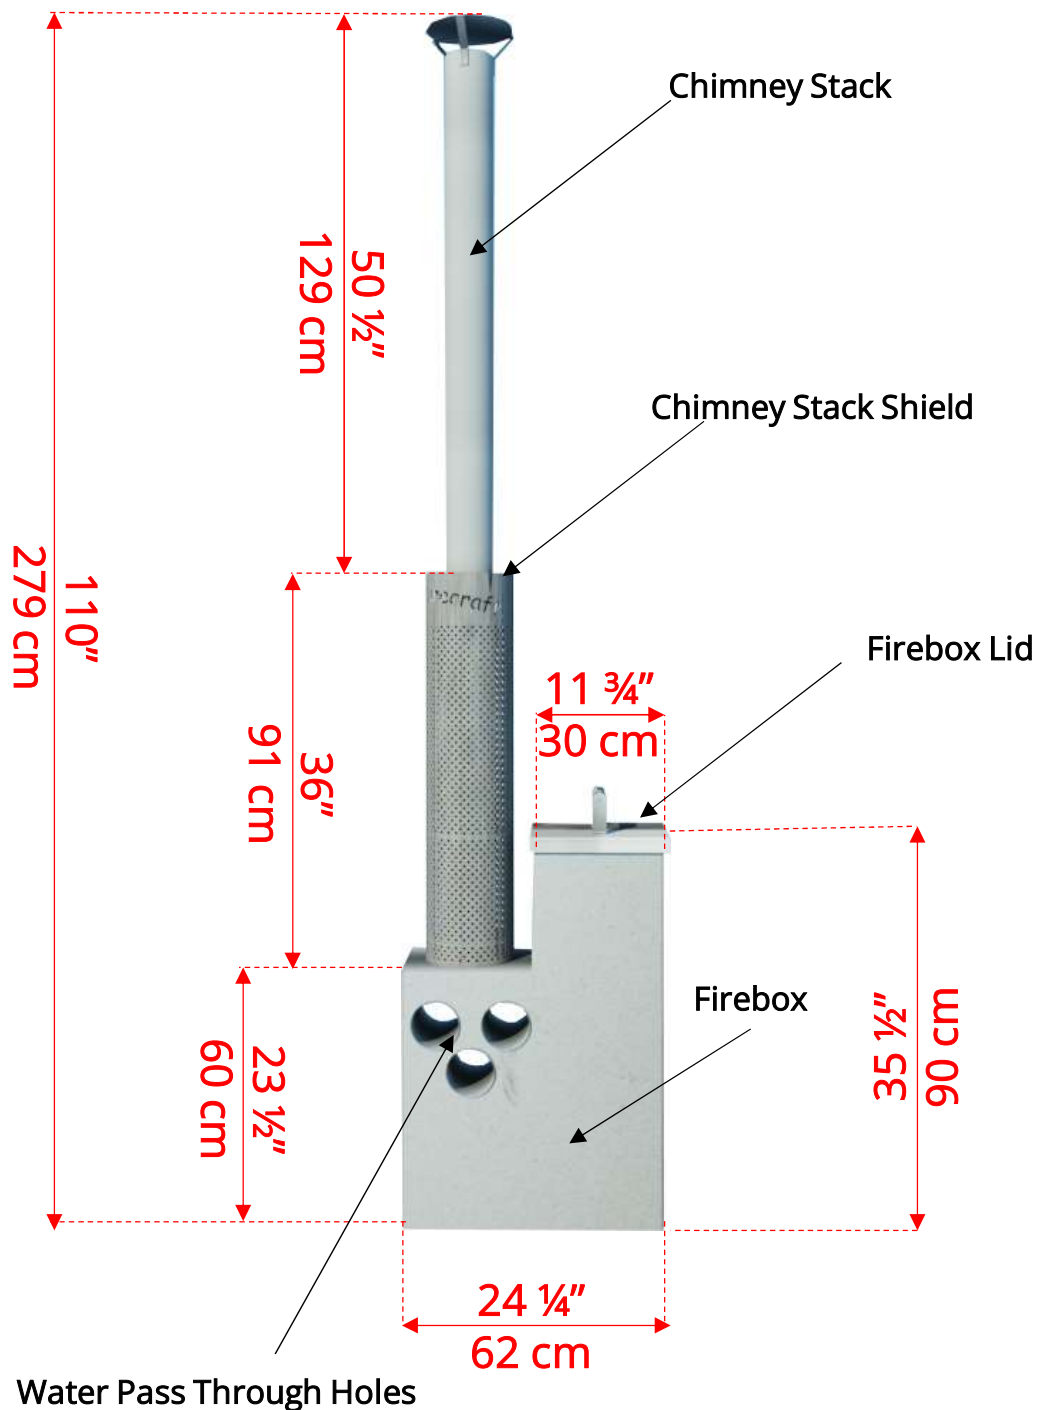

470

The Original Cedar Hot Tub 7' (214cm)

470

The Original Cedar Hot Tub 7' (214cm)

470

The Original Cedar Hot Tub 7' (214cm)

730145

Aluminum Inside Hot Tub Heater (Optional)

Do not Operate Hot Tub Heater without Water in Hot Tub!

Aluminum Inside Hot Tub Heater (Optional)

Firebox Opening – 10" (25cm) x 10" (25cm) x 35 1/4" (90cm) Deep

730184
24" Canoe Paddle
(Optional)

730185
Aluminum Ash Scoop
(Optional)

730186 3 Tier Steps for Round Tub (Optional)

730180 Cover Stand with Firewood Storage (Optional)

730187 7' Round Tub Shelf (Optional)