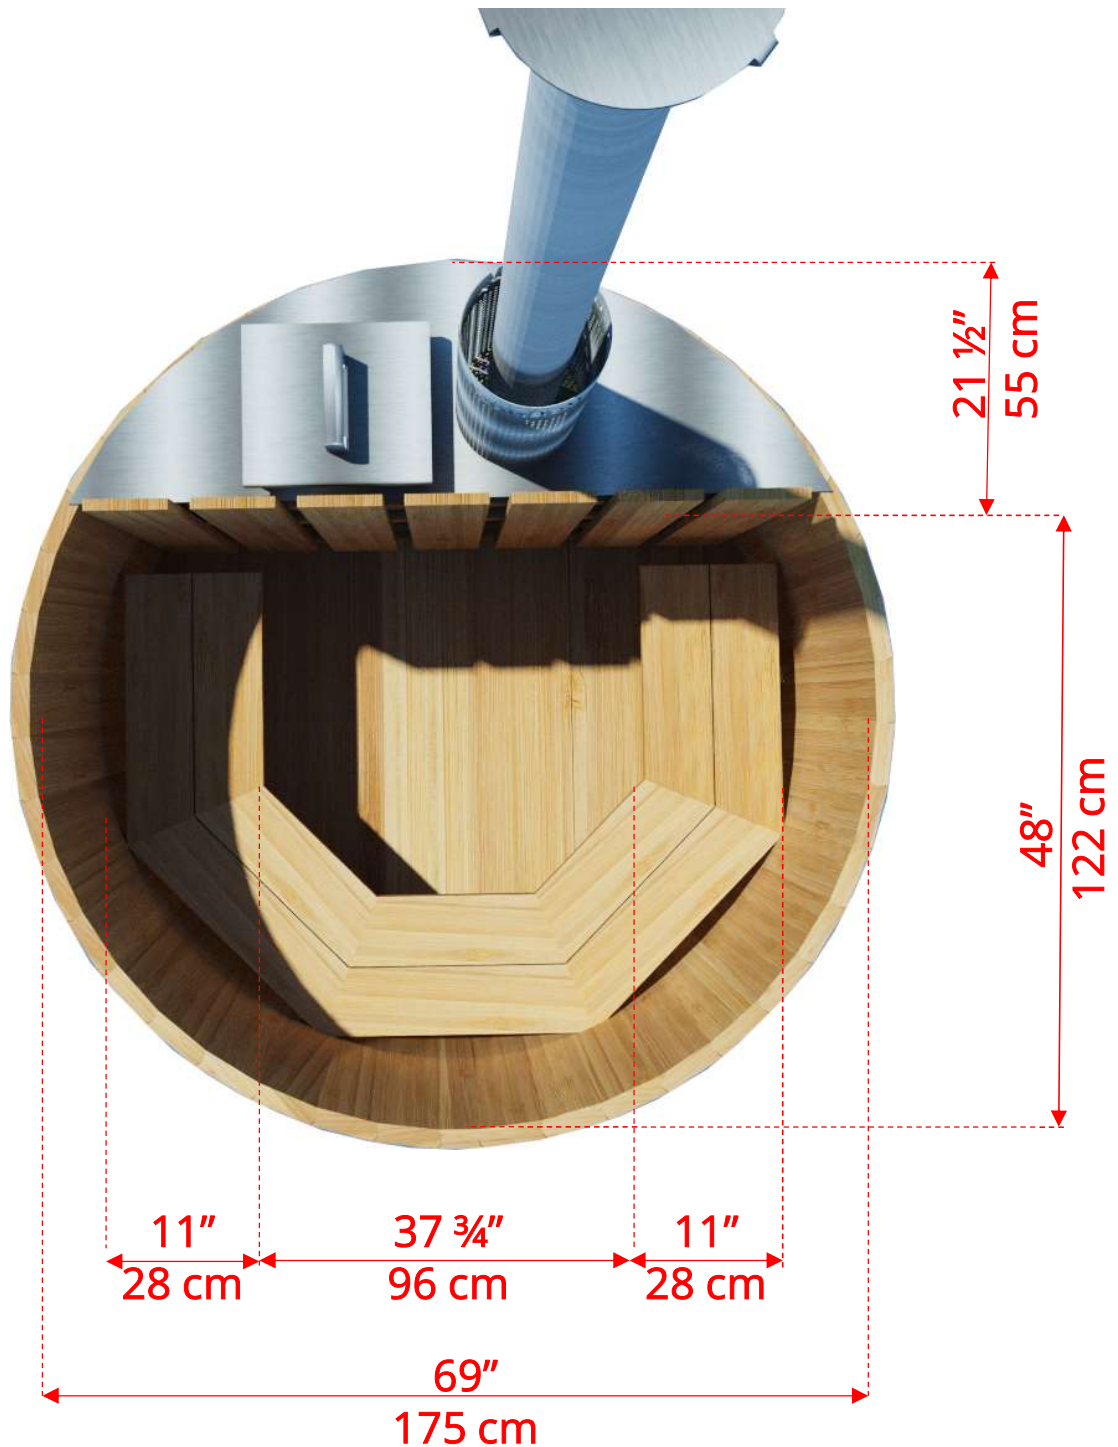

460

The Original Cedar Hot Tub 6' (182cm)

460

The Original Cedar Hot Tub 6' (182cm)

460

The Original Cedar Hot Tub 6' (182cm)

730145

Aluminum Inside Hot Tub Heater (Optional)

Do not Operate Hot Tub Heater without Water in Hot Tub!

Aluminum Inside Hot Tub Heater (Optional)

Firebox Opening – 10" (25cm) x 10" (25cm) x 35 1/4" (90cm) Deep

730184
24" Canoe Paddle
(Optional)

730185
Aluminum Ash Scoop
(Optional)