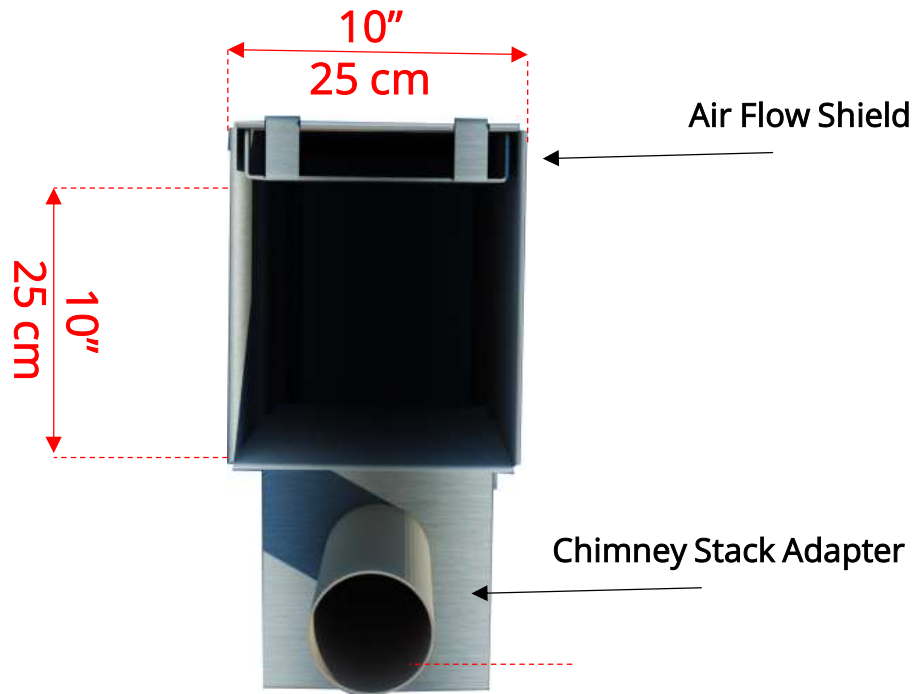

460

The Original Cedar Hot Tub 6' (182cm)

460

The Original Cedar Hot Tub 6' (182cm)

460

The Original Cedar Hot Tub 6' (182cm)

730145

Aluminum Inside Hot Tub Heater (Optional)

Do not Operate Hot Tub Heater without Water in Hot Tub!

Aluminum Inside Hot Tub Heater (Optional)

Firebox Opening – 10" (25cm) x 10" (25cm) x 35 1/4" (90cm) Deep

730184
24" Canoe Paddle
(Optional)

730185
Aluminum Ash Scoop
(Optional)

730186 3 Tier Steps for Round Tub (Optional)

730180 Cover Stand with Firewood Storage (Optional)

730187 7' Round Tub Shelf (Optional)