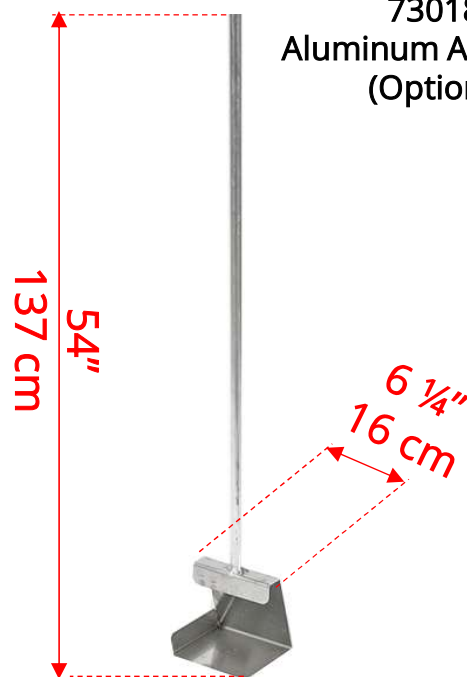

460

The Original Cedar Hot Tub 6' (182cm)

460

The Original Cedar Hot Tub 6' (182cm)

460

The Original Cedar Hot Tub 6' (182cm)

730145

Aluminum Inside Hot Tub Heater (Optional)

Do not Operate Hot Tub Heater without Water in Hot Tub!

Aluminum Inside Hot Tub Heater (Optional)

Firebox Opening – 10" (25cm) x 10" (25cm) x 35 1/4" (90cm) Deep

730184
24" Canoe Paddle
(Optional)

730185
Aluminum Ash Scoop
(Optional)