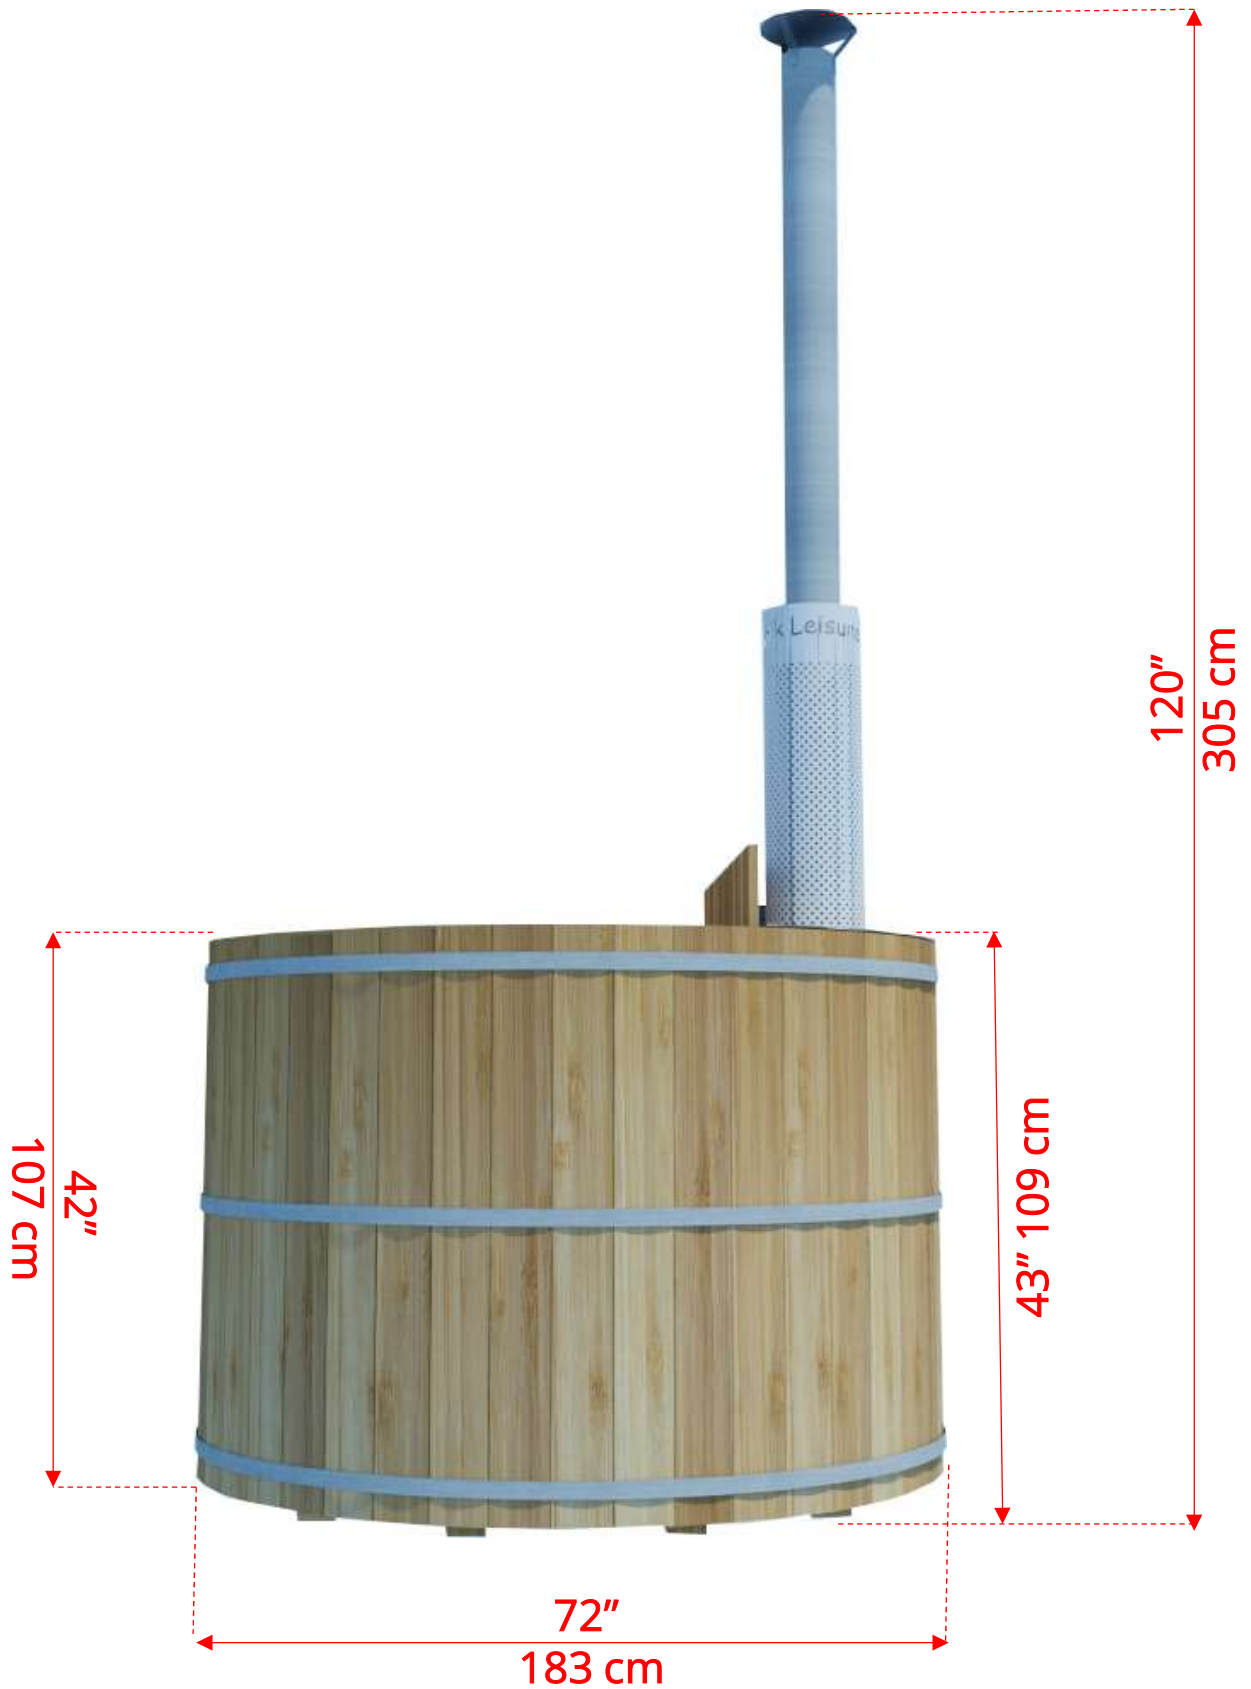

460

The Original Cedar Hot Tub 6' (182cm)

460

The Original Cedar Hot Tub 6' (182cm)

460

The Original Cedar Hot Tub 6' (182cm)

730145

Aluminum Inside Hot Tub Heater (Optional)

Do not Operate Hot Tub Heater without Water in Hot Tub!

Aluminum Inside Hot Tub Heater (Optional)

Firebox Opening – 10" (25cm) x 10" (25cm) x 35 1/4" (90cm) Deep

730184
24" Canoe Paddle
(Optional)

730185
Aluminum Ash Scoop
(Optional)

730186 3 Tier Steps for Round Tub (Optional)

730180 Cover Stand with Firewood Storage (Optional)

730187 7' Round Tub Shelf (Optional)