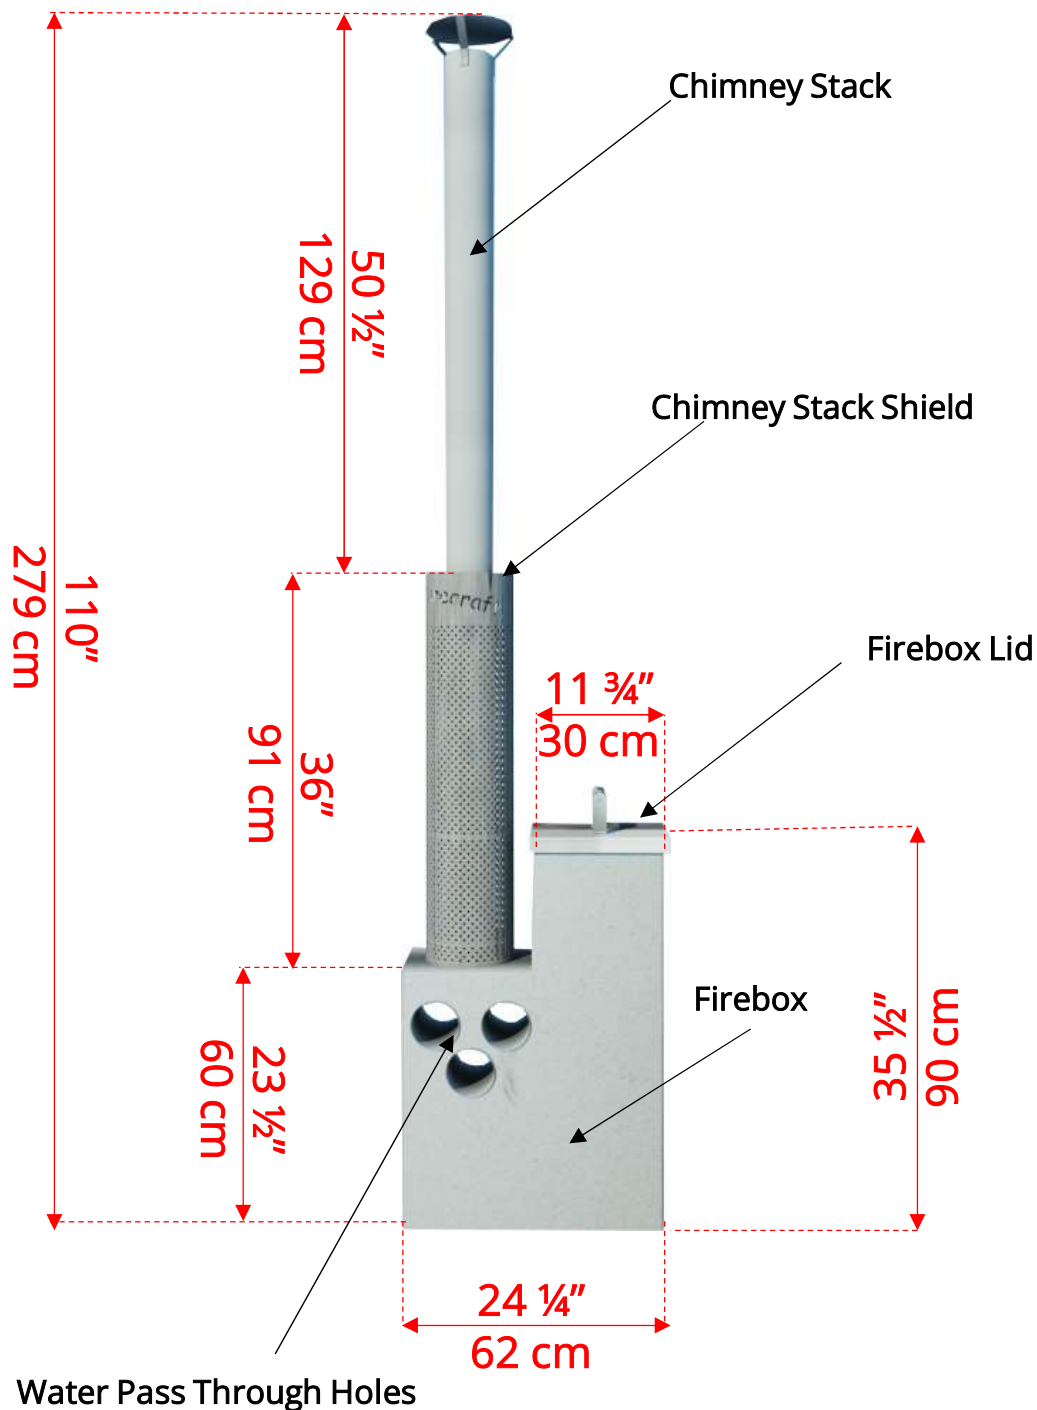

460

The Original Cedar Hot Tub 6' (182cm)

460

The Original Cedar Hot Tub 6' (182cm)

460

The Original Cedar Hot Tub 6' (182cm)

730145

Aluminum Inside Hot Tub Heater (Optional)

Do not Operate Hot Tub Heater without Water in Hot Tub!

Aluminum Inside Hot Tub Heater (Optional)

Firebox Opening – 10" (25cm) x 10" (25cm) x 35 1/4" (90cm) Deep

730184
24" Canoe Paddle
(Optional)

730185
Aluminum Ash Scoop
(Optional)

730186 3 Tier Steps for Round Tub (Optional)

730180 Cover Stand with Firewood Storage (Optional)

730187 7' Round Tub Shelf (Optional)