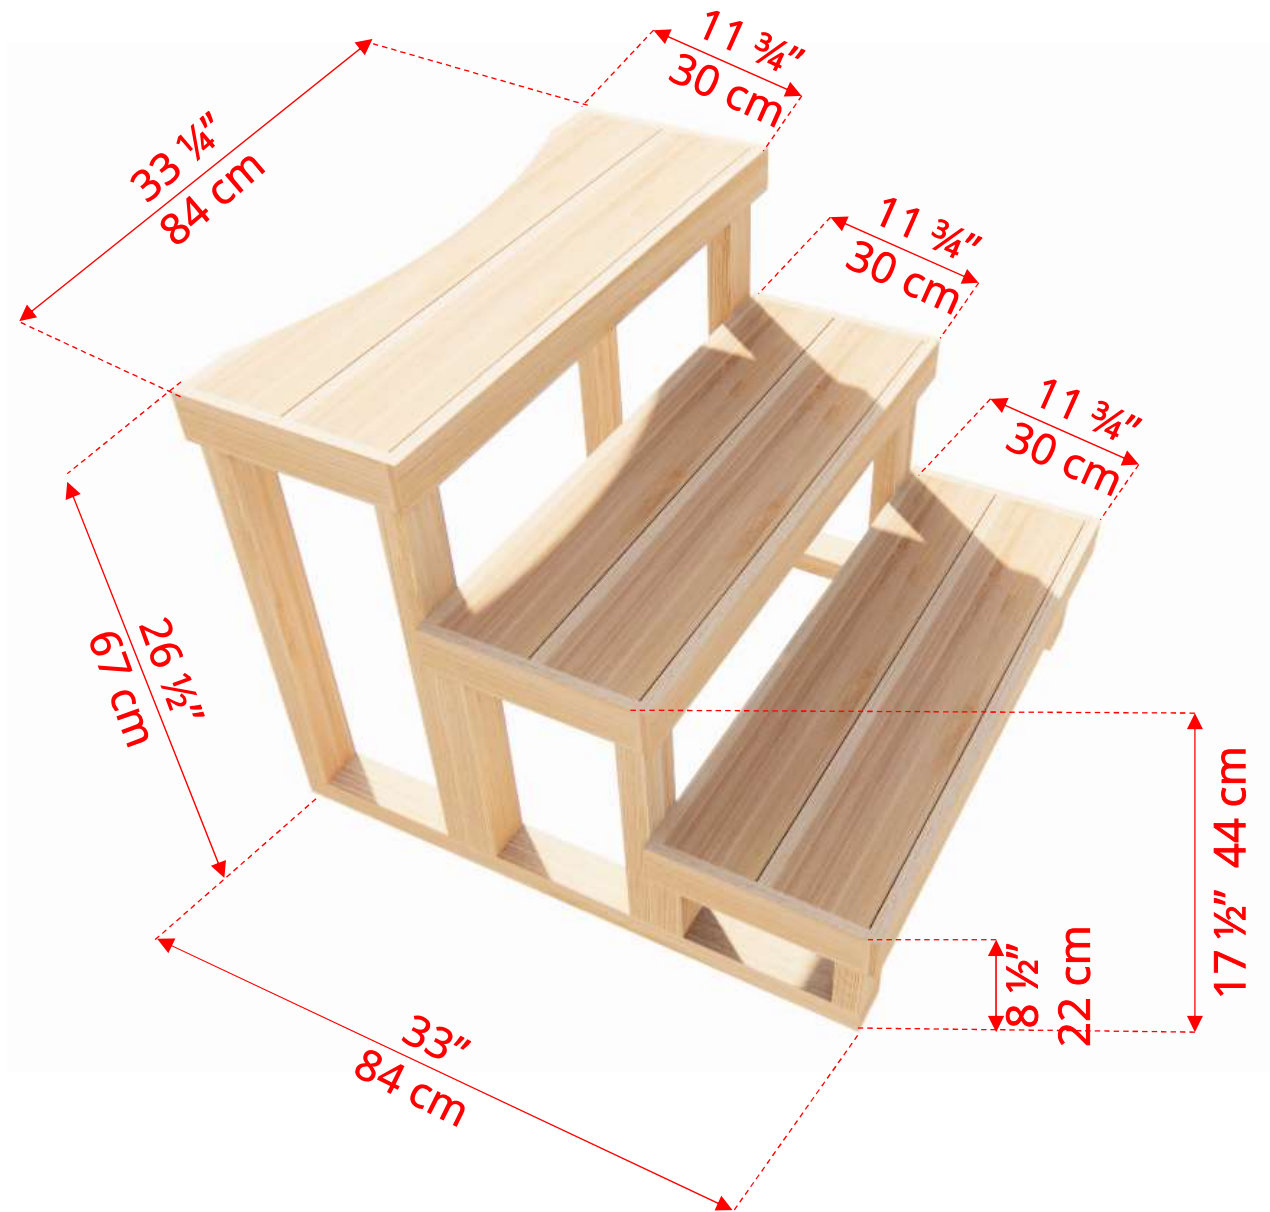

460

The Original Cedar Hot Tub 6' (182cm)

460

The Original Cedar Hot Tub 6' (182cm)

460

The Original Cedar Hot Tub 6' (182cm)

730145

Aluminum Inside Hot Tub Heater (Optional)

Do not Operate Hot Tub Heater without Water in Hot Tub!

Aluminum Inside Hot Tub Heater (Optional)

Firebox Opening – 10" (25cm) x 10" (25cm) x 35 1/4" (90cm) Deep

730184
24" Canoe Paddle
(Optional)

730185
Aluminum Ash Scoop
(Optional)

730186 3 Tier Steps for Round Tub (Optional)

730180 Cover Stand with Firewood Storage (Optional)

730187 7' Round Tub Shelf (Optional)