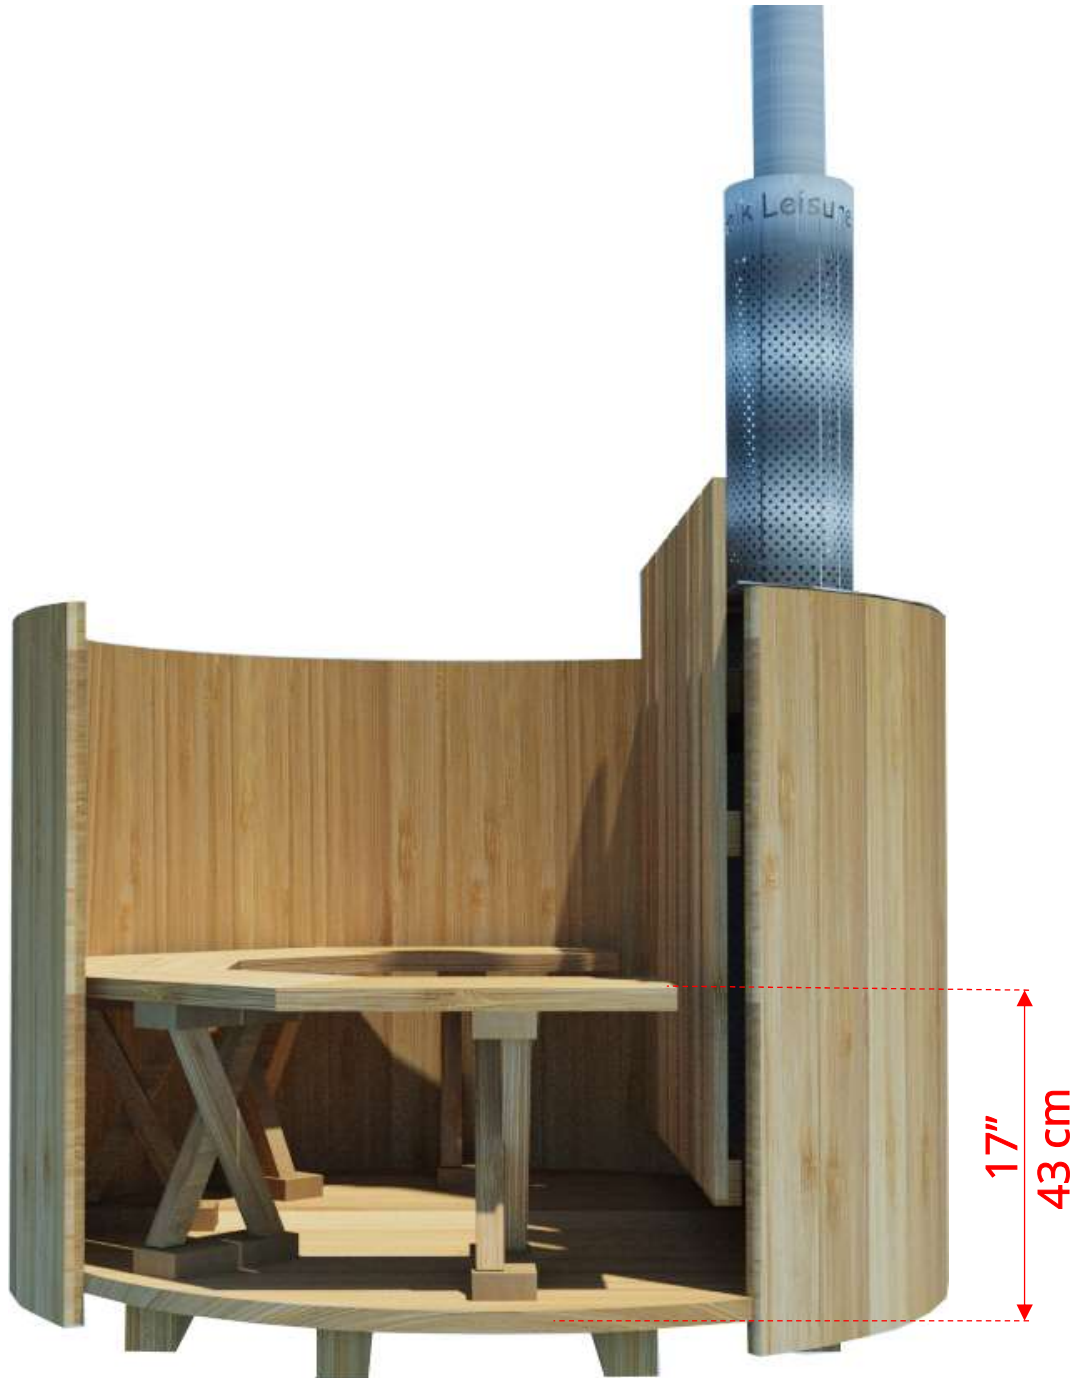

460

The Original Cedar Hot Tub 6' (182cm)

460

The Original Cedar Hot Tub 6' (182cm)

460

The Original Cedar Hot Tub 6' (182cm)

730145

Aluminum Inside Hot Tub Heater (Optional)

Do not Operate Hot Tub Heater without Water in Hot Tub!

Aluminum Inside Hot Tub Heater (Optional)

Firebox Opening – 10" (25cm) x 10" (25cm) x 35 1/4" (90cm) Deep

730184
24" Canoe Paddle
(Optional)

730185
Aluminum Ash Scoop
(Optional)

730186 3 Tier Steps for Round Tub (Optional)

730180 Cover Stand with Firewood Storage (Optional)

730187 7' Round Tub Shelf (Optional)