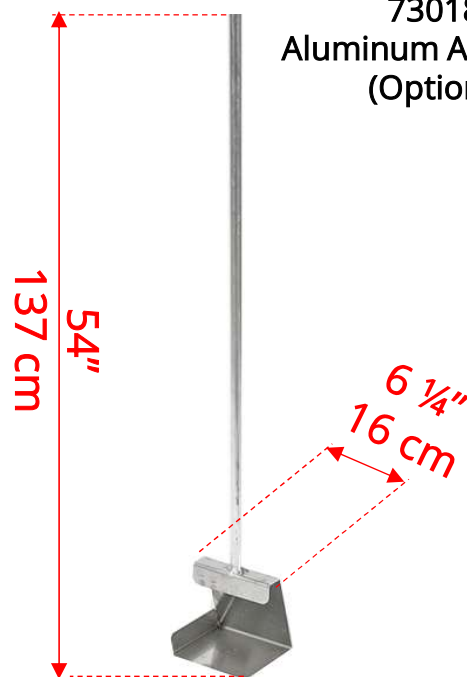

450

The Original Cedar Hot Tub 5' (152cm)

450

The Original Cedar Hot Tub 5' (152cm)

450

The Original Cedar Hot Tub 5' (152cm)

730145

Aluminum Inside Hot Tub Heater (Optional)

Do not Operate Hot Tub Heater without Water in Hot Tub!

Aluminum Inside Hot Tub Heater (Optional)

Firebox Opening – 10" (25cm) x 10" (25cm) x 35 1/4" (90cm) Deep

730184
24" Canoe Paddle
(Optional)

730185
Aluminum Ash Scoop
(Optional)