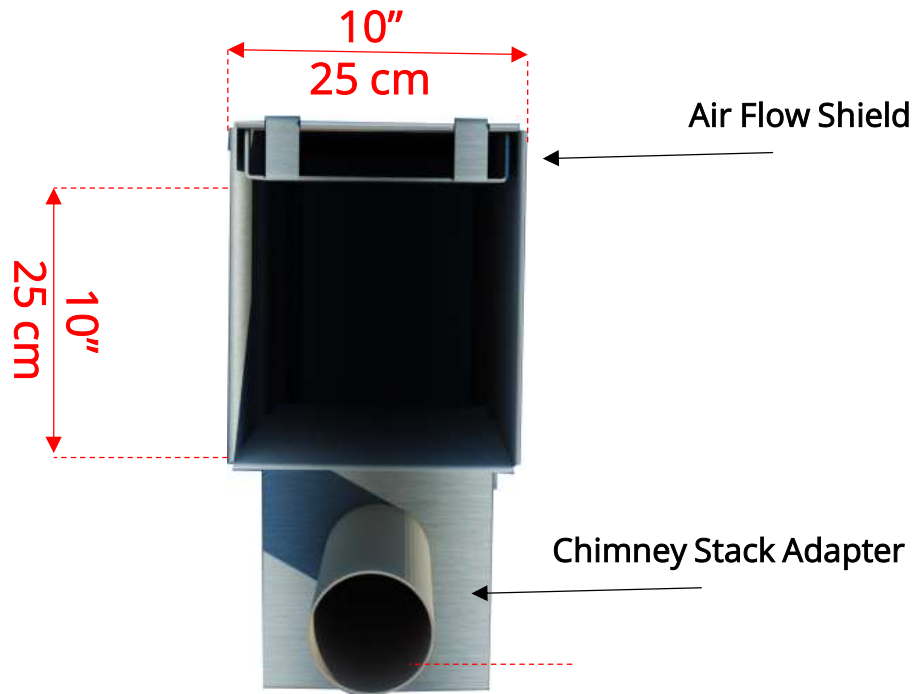

450

The Original Cedar Hot Tub 5' (152cm)

450

The Original Cedar Hot Tub 5' (152cm)

450

The Original Cedar Hot Tub 5' (152cm)

730145

Aluminum Inside Hot Tub Heater (Optional)

Do not Operate Hot Tub Heater without Water in Hot Tub!

Aluminum Inside Hot Tub Heater (Optional)

Firebox Opening – 10" (25cm) x 10" (25cm) x 35 1/4" (90cm) Deep

730184
24" Canoe Paddle
(Optional)

730185
Aluminum Ash Scoop
(Optional)

730186 3 Tier Steps for Round Tub (Optional)

730180 Cover Stand with Firewood Storage (Optional)

730187 7' Round Tub Shelf (Optional)