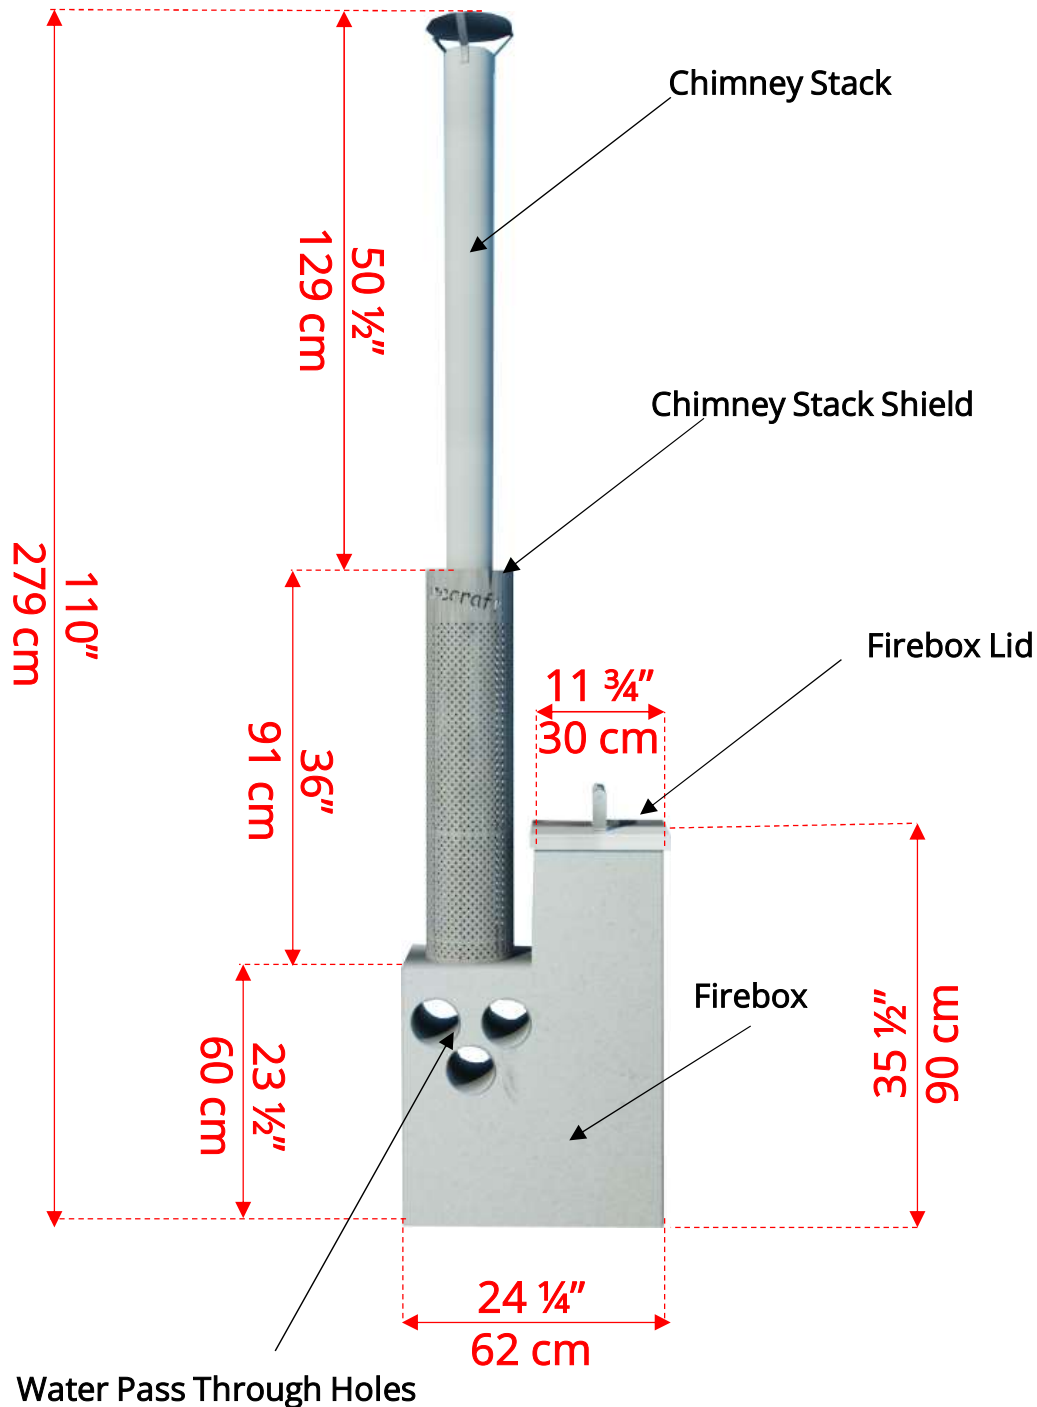

450

The Original Cedar Hot Tub 5' (152cm)

450

The Original Cedar Hot Tub 5' (152cm)

450

The Original Cedar Hot Tub 5' (152cm)

730145

Aluminum Inside Hot Tub Heater (Optional)

Do not Operate Hot Tub Heater without Water in Hot Tub!

Aluminum Inside Hot Tub Heater (Optional)

Firebox Opening – 10" (25cm) x 10" (25cm) x 35 1/4" (90cm) Deep

730184
24" Canoe Paddle
(Optional)

730185
Aluminum Ash Scoop
(Optional)

730186 3 Tier Steps for Round Tub (Optional)

730180 Cover Stand with Firewood Storage (Optional)

730187 7' Round Tub Shelf (Optional)