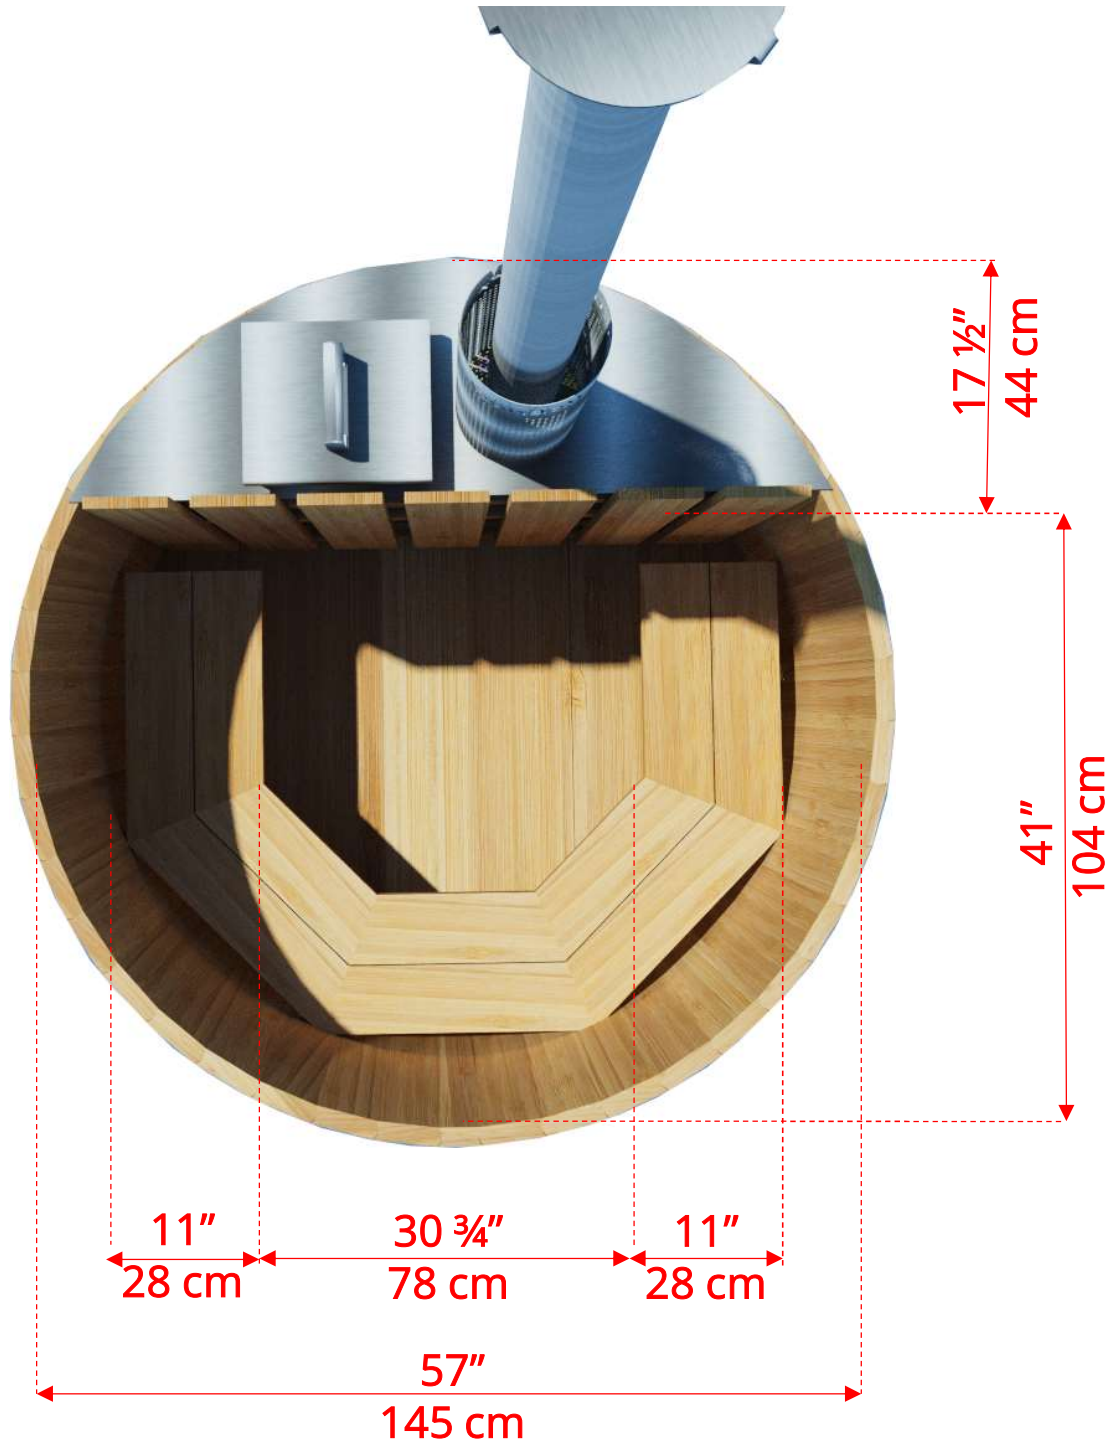

450

The Original Cedar Hot Tub 5' (152cm)

450

The Original Cedar Hot Tub 5' (152cm)

450

The Original Cedar Hot Tub 5' (152cm)

730145

Aluminum Inside Hot Tub Heater (Optional)

Do not Operate Hot Tub Heater without Water in Hot Tub!

Aluminum Inside Hot Tub Heater (Optional)

Firebox Opening – 10" (25cm) x 10" (25cm) x 35 1/4" (90cm) Deep

730184
24" Canoe Paddle
(Optional)

730185
Aluminum Ash Scoop
(Optional)