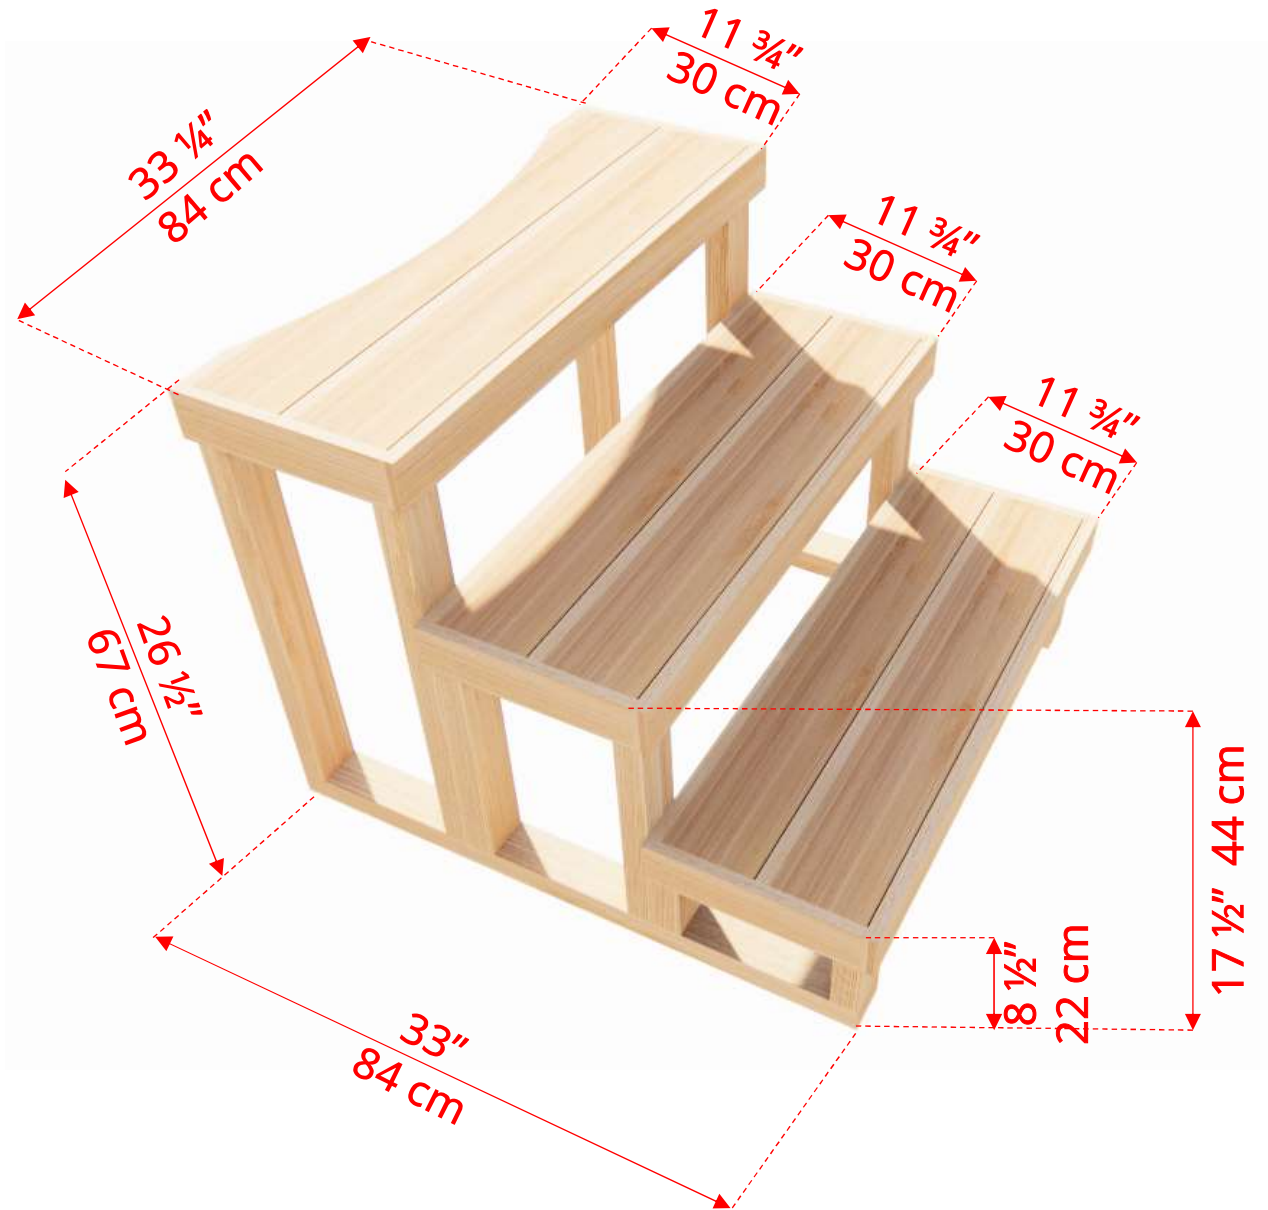

450

The Original Cedar Hot Tub 5' (152cm)

450

The Original Cedar Hot Tub 5' (152cm)

450

The Original Cedar Hot Tub 5' (152cm)

730145

Aluminum Inside Hot Tub Heater (Optional)

Do not Operate Hot Tub Heater without Water in Hot Tub!

Aluminum Inside Hot Tub Heater (Optional)

Firebox Opening – 10" (25cm) x 10" (25cm) x 35 1/4" (90cm) Deep

730184
24" Canoe Paddle
(Optional)

730185
Aluminum Ash Scoop
(Optional)

730186 3 Tier Steps for Round Tub (Optional)

730180 Cover Stand with Firewood Storage (Optional)

730187 7' Round Tub Shelf (Optional)