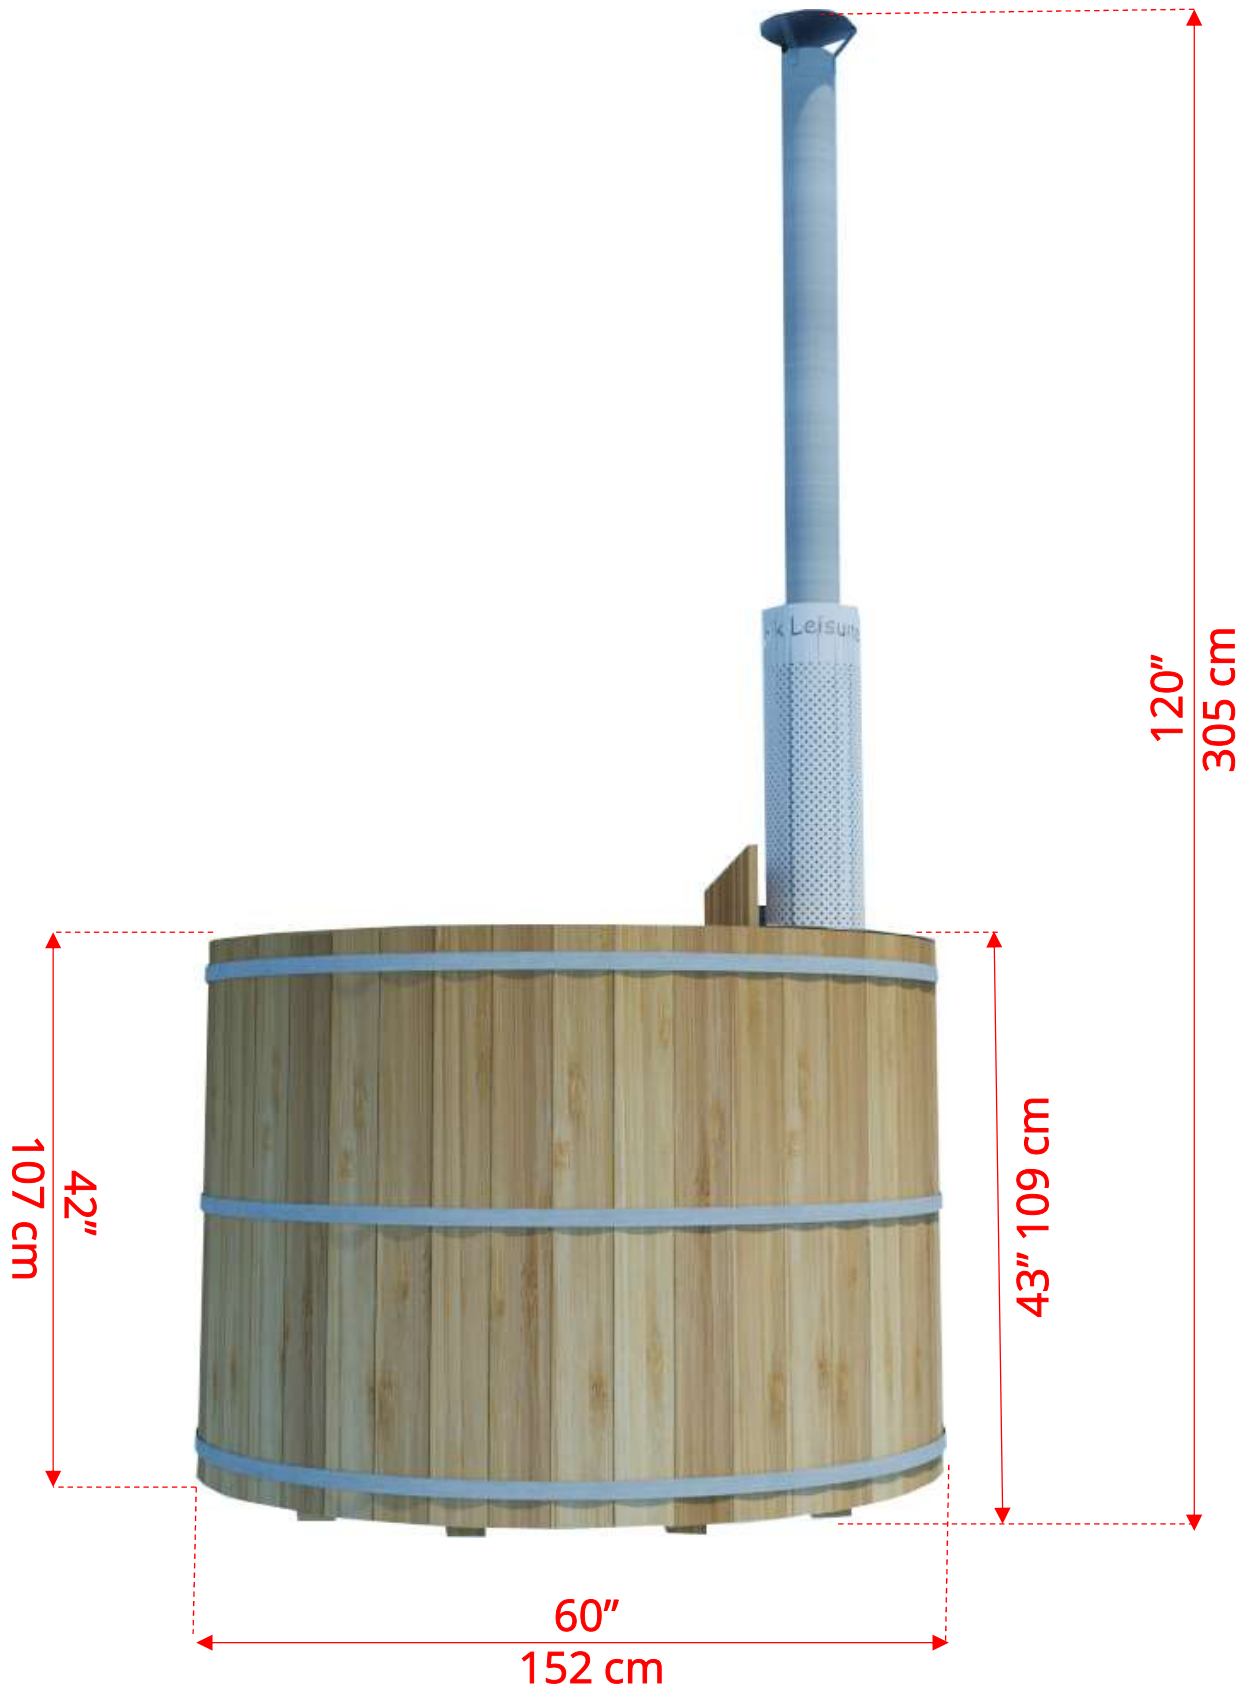

450

The Original Cedar Hot Tub 5' (152cm)

450

The Original Cedar Hot Tub 5' (152cm)

450

The Original Cedar Hot Tub 5' (152cm)

730145

Aluminum Inside Hot Tub Heater (Optional)

Do not Operate Hot Tub Heater without Water in Hot Tub!

Aluminum Inside Hot Tub Heater (Optional)

Firebox Opening – 10" (25cm) x 10" (25cm) x 35 1/4" (90cm) Deep

730184
24" Canoe Paddle
(Optional)

730185
Aluminum Ash Scoop
(Optional)

730186 3 Tier Steps for Round Tub (Optional)

730180 Cover Stand with Firewood Storage (Optional)

730187 7' Round Tub Shelf (Optional)