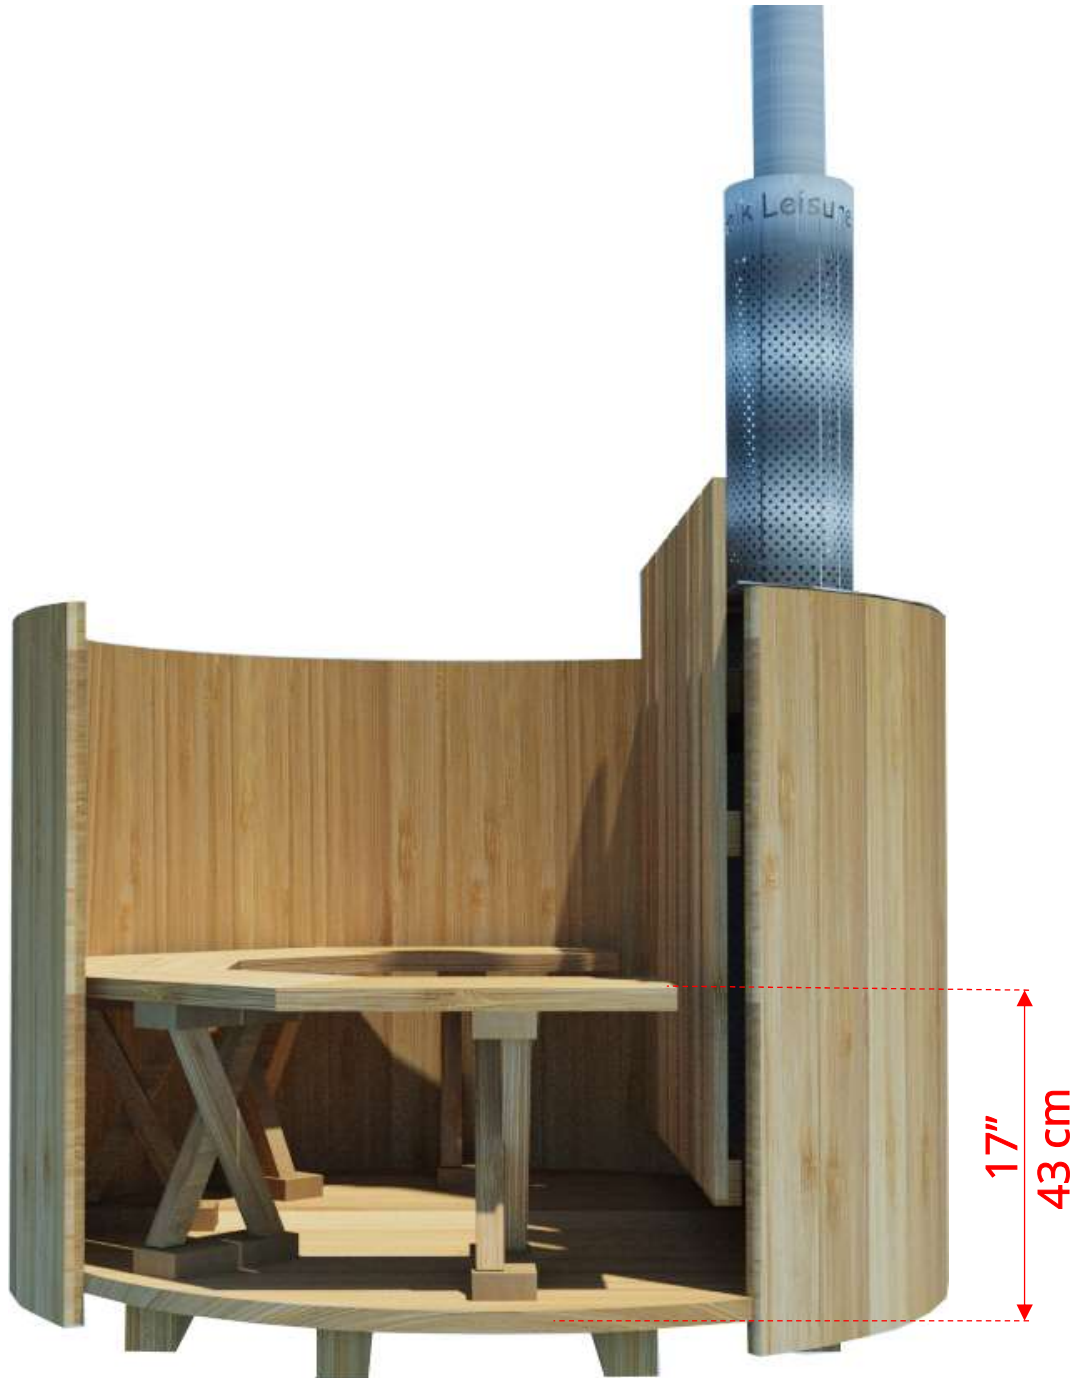

450

The Original Cedar Hot Tub 5' (152cm)

450

The Original Cedar Hot Tub 5' (152cm)

450

The Original Cedar Hot Tub 5' (152cm)

730145

Aluminum Inside Hot Tub Heater (Optional)

Do not Operate Hot Tub Heater without Water in Hot Tub!

Aluminum Inside Hot Tub Heater (Optional)

Firebox Opening – 10" (25cm) x 10" (25cm) x 35 1/4" (90cm) Deep

730184
24" Canoe Paddle
(Optional)

730185
Aluminum Ash Scoop
(Optional)

730186 3 Tier Steps for Round Tub (Optional)

730180 Cover Stand with Firewood Storage (Optional)

730187 7' Round Tub Shelf (Optional)