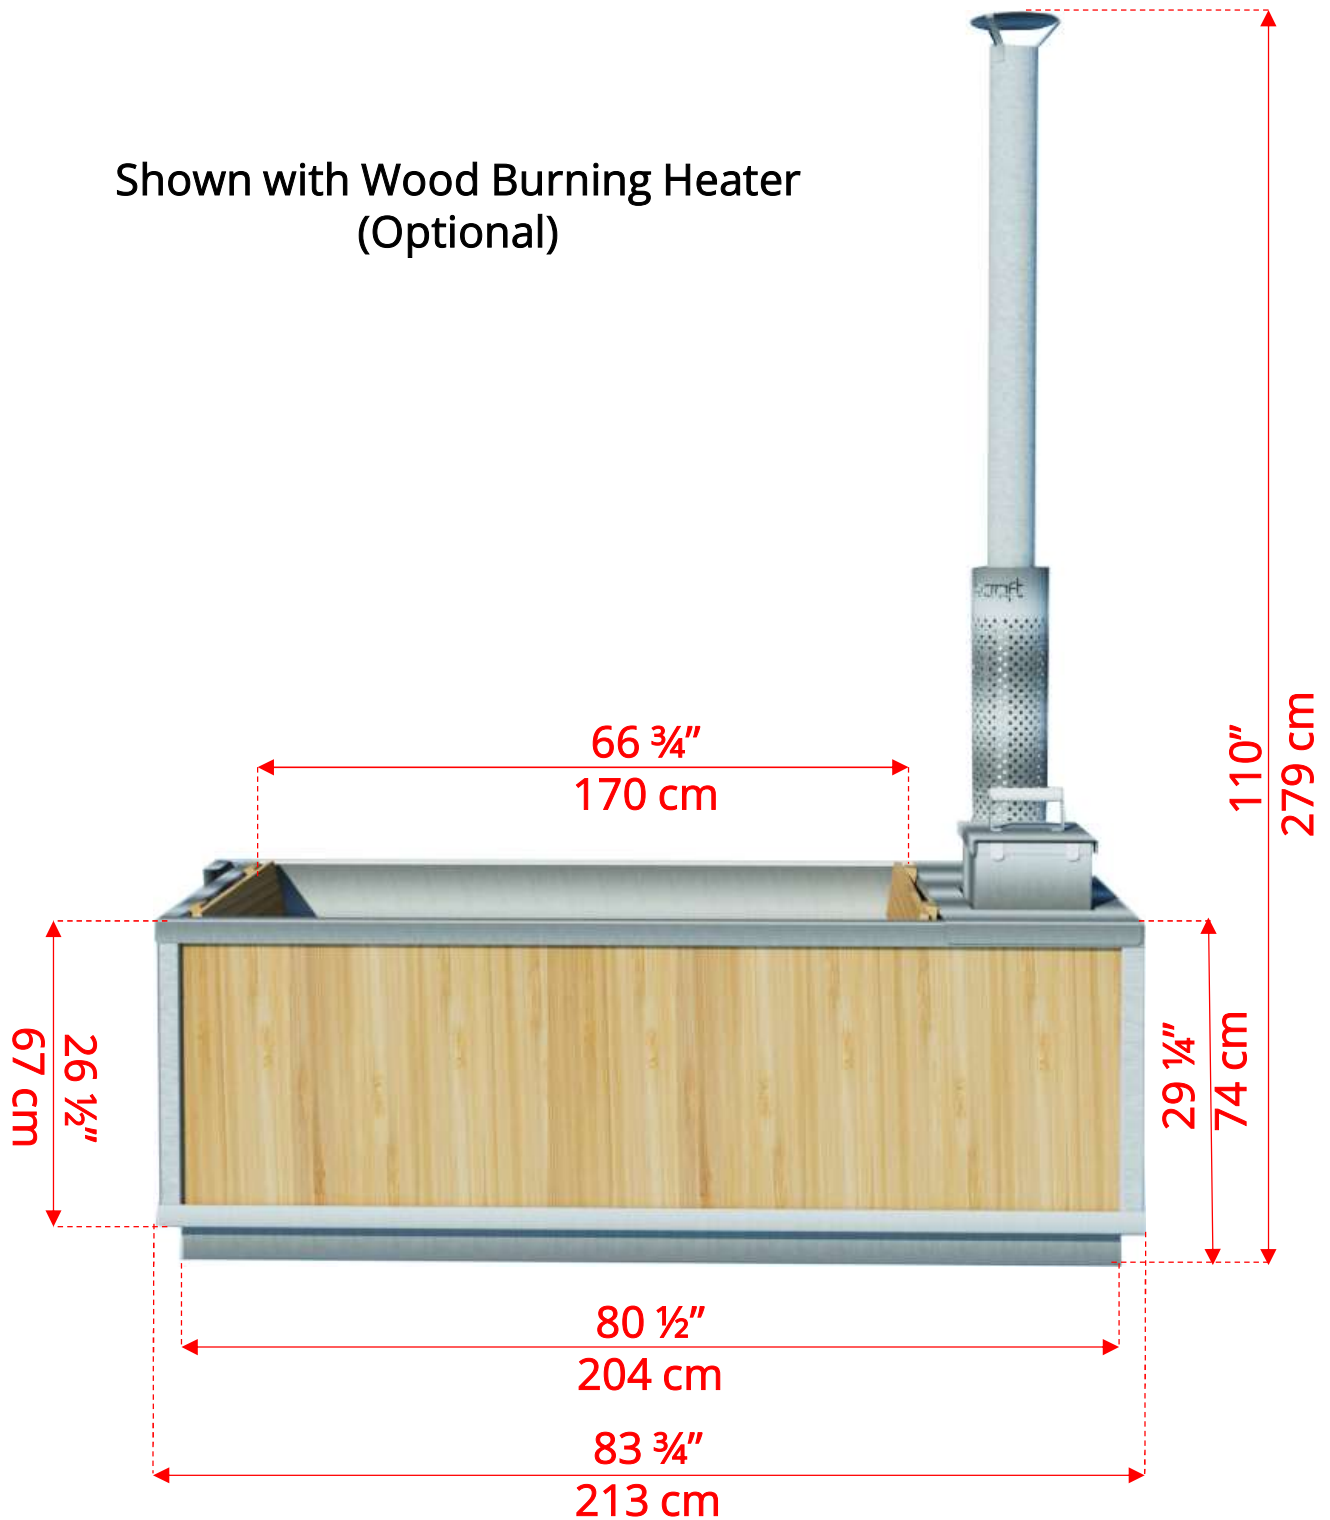

372CS

The Cascade Tub 3' x 7'

Shown with Wood Burning Heater
(Optional)

372CS

The Cascade Tub 3' x 7'

372CS

The Cascade Tub 3' x 7'