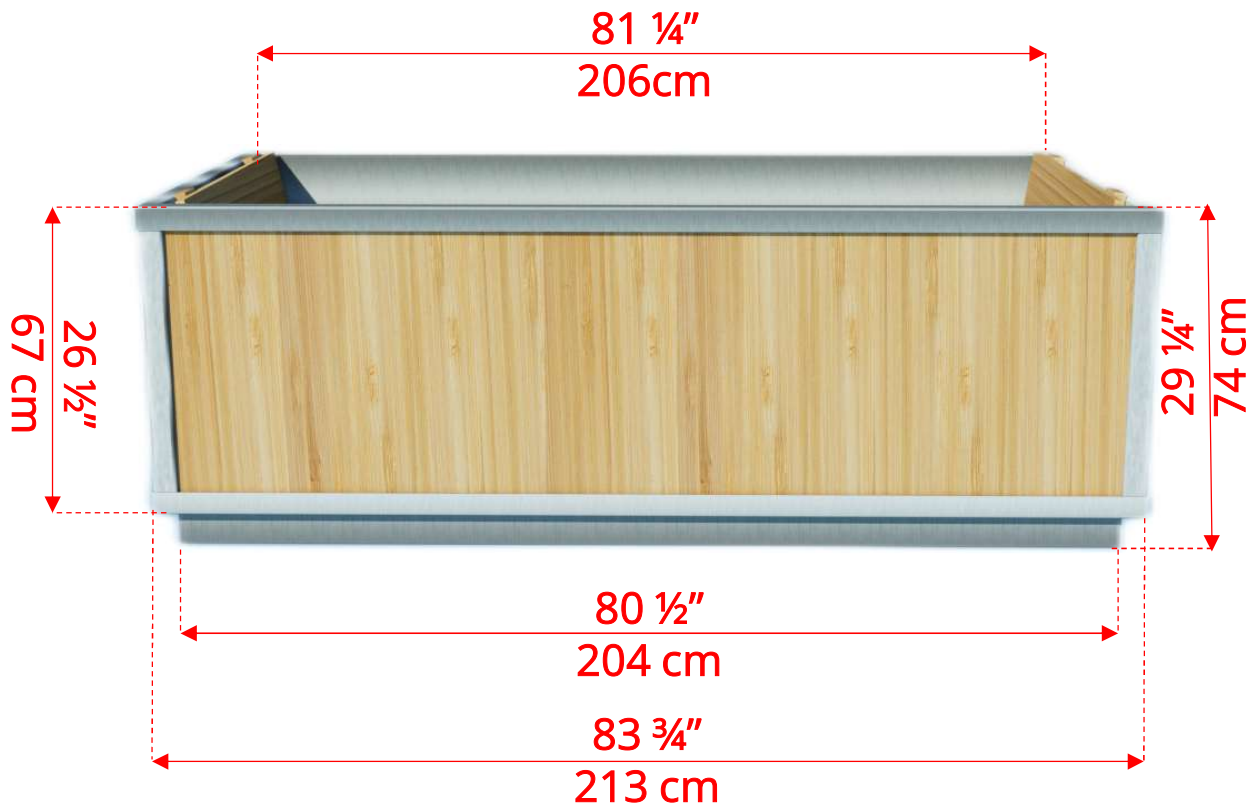

372CS

The Cascade Tub 3' x 7'

Shown with Wood Burning Heater
(Optional)

372CS

The Cascade Tub 3' x 7'

372CS

The Cascade Tub 3' x 7'