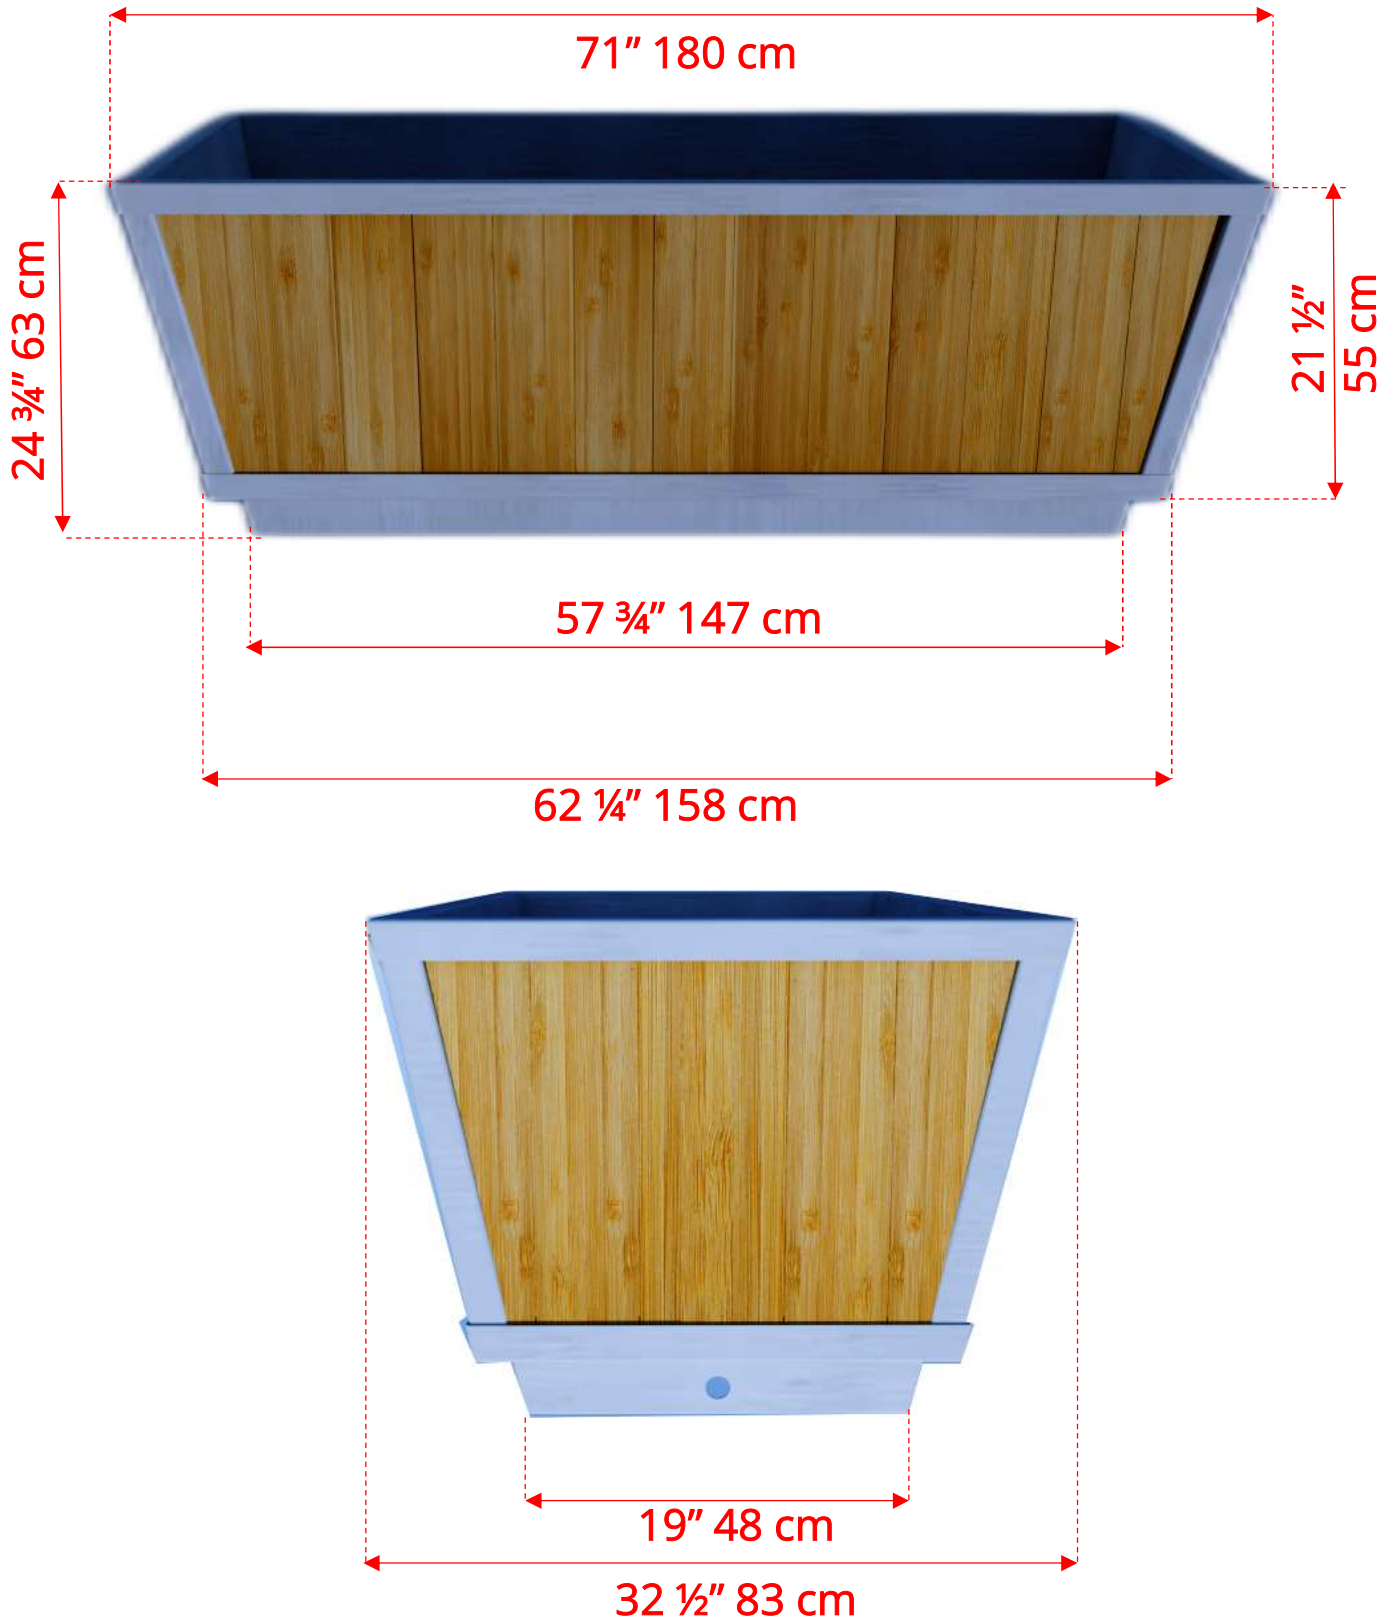

362CP The Glacier Plunge Tub

362CP The Glacier Plunge Tub

730174 33" x 71" Roll Up Cover (Optional)