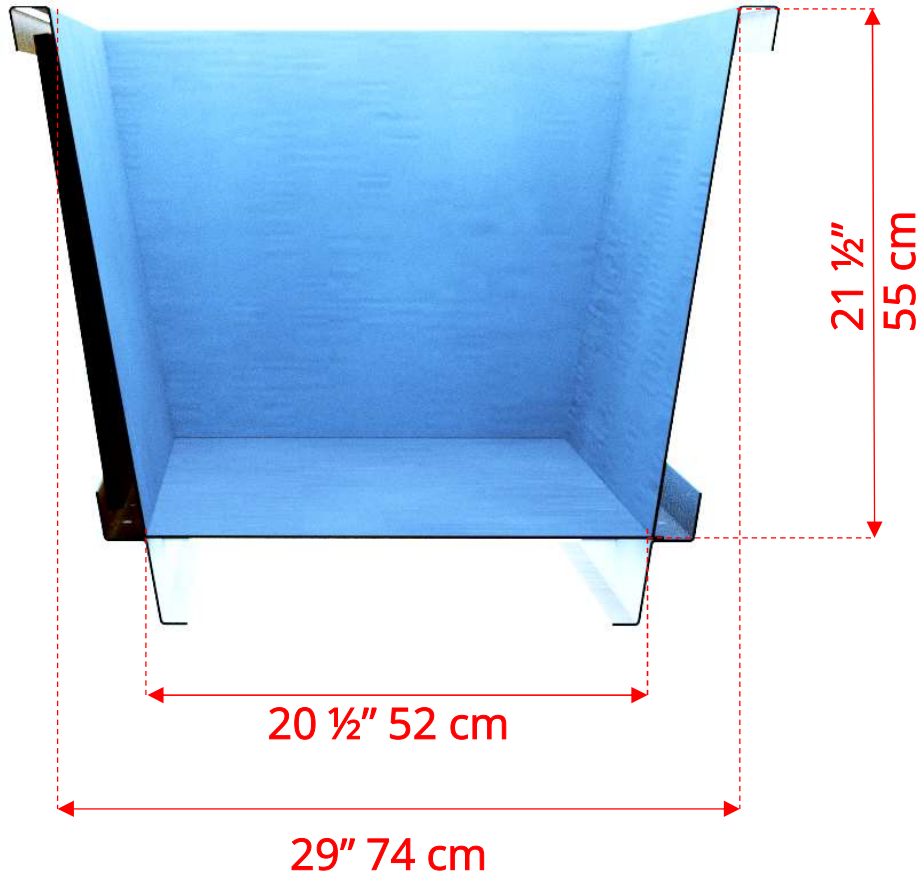

362CP The Glacier Plunge Tub

362CP The Glacier Plunge Tub

730174 33" x 71" Roll Up Cover (Optional)