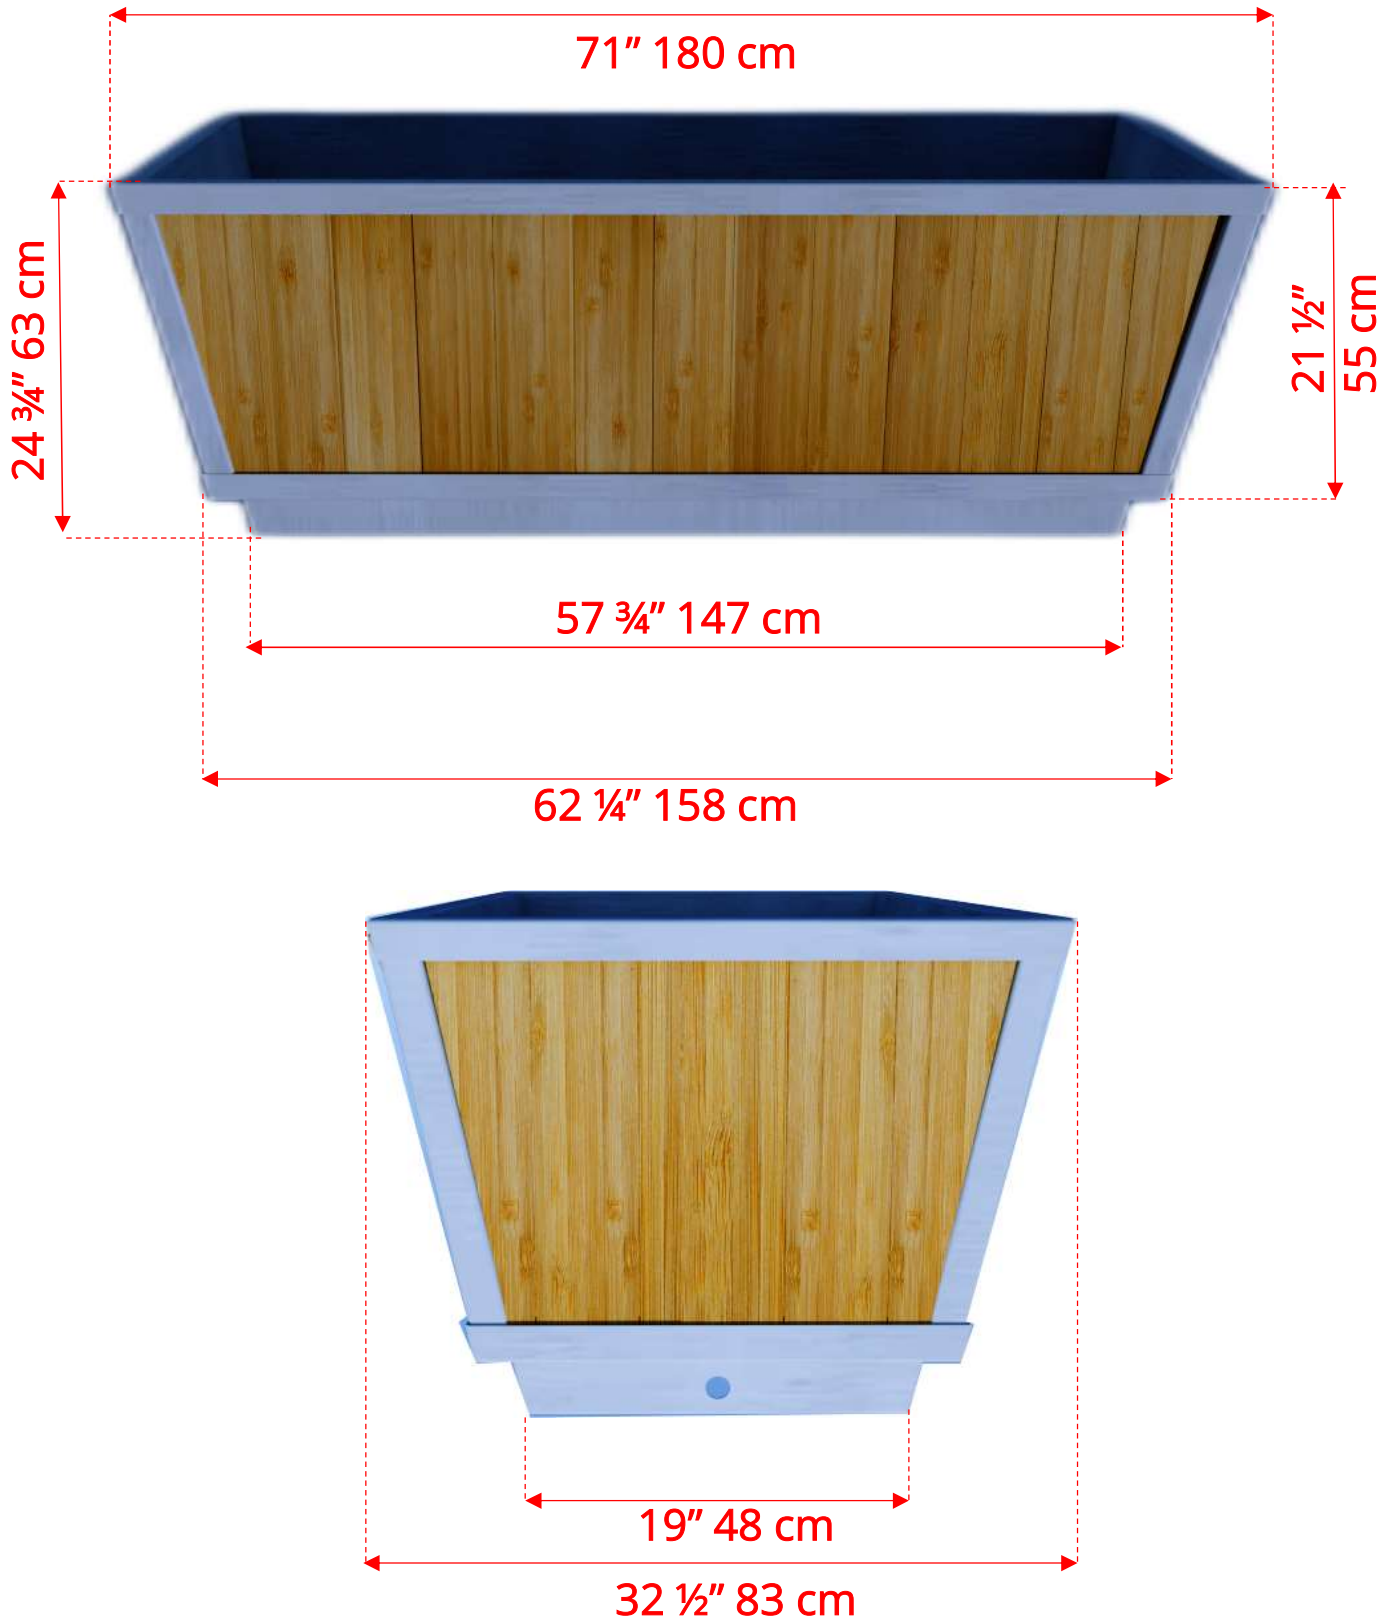

CT362PP

The Polar Plunge Tub

CT362PP The Polar Plunge Tub

730174 33" x 71" Roll Up Cover (Optional)