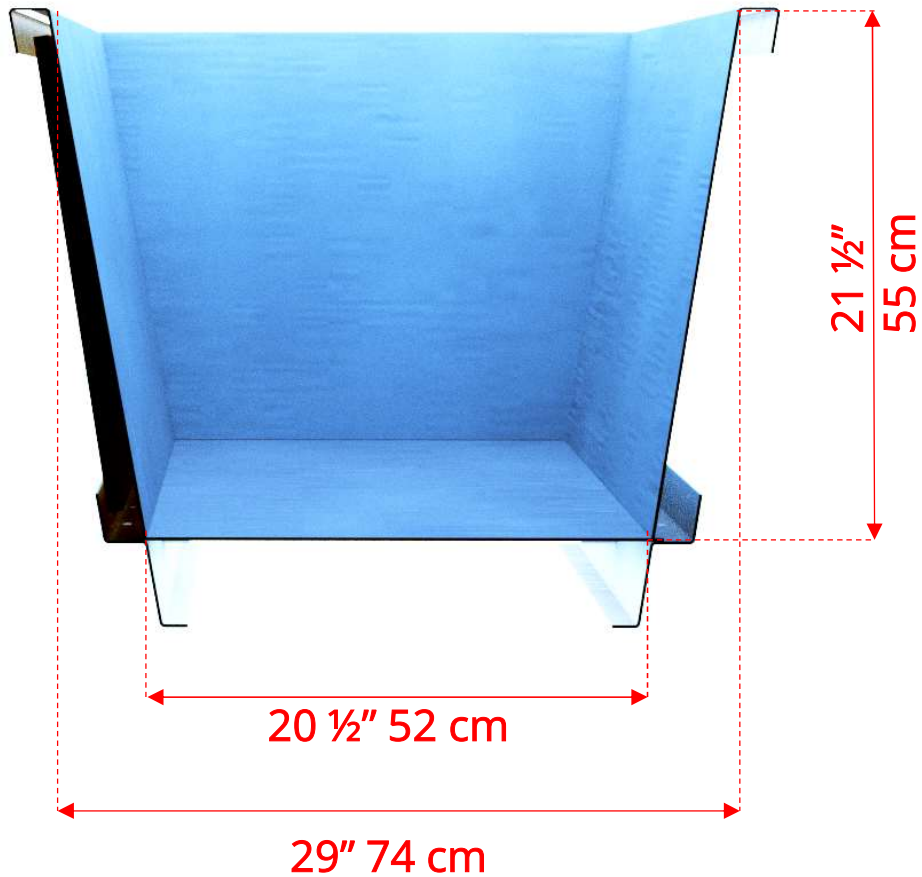

CT362PP

The Polar Plunge Tub

CT362PP The Polar Plunge Tub

730174 33" x 71" Roll Up Cover (Optional)