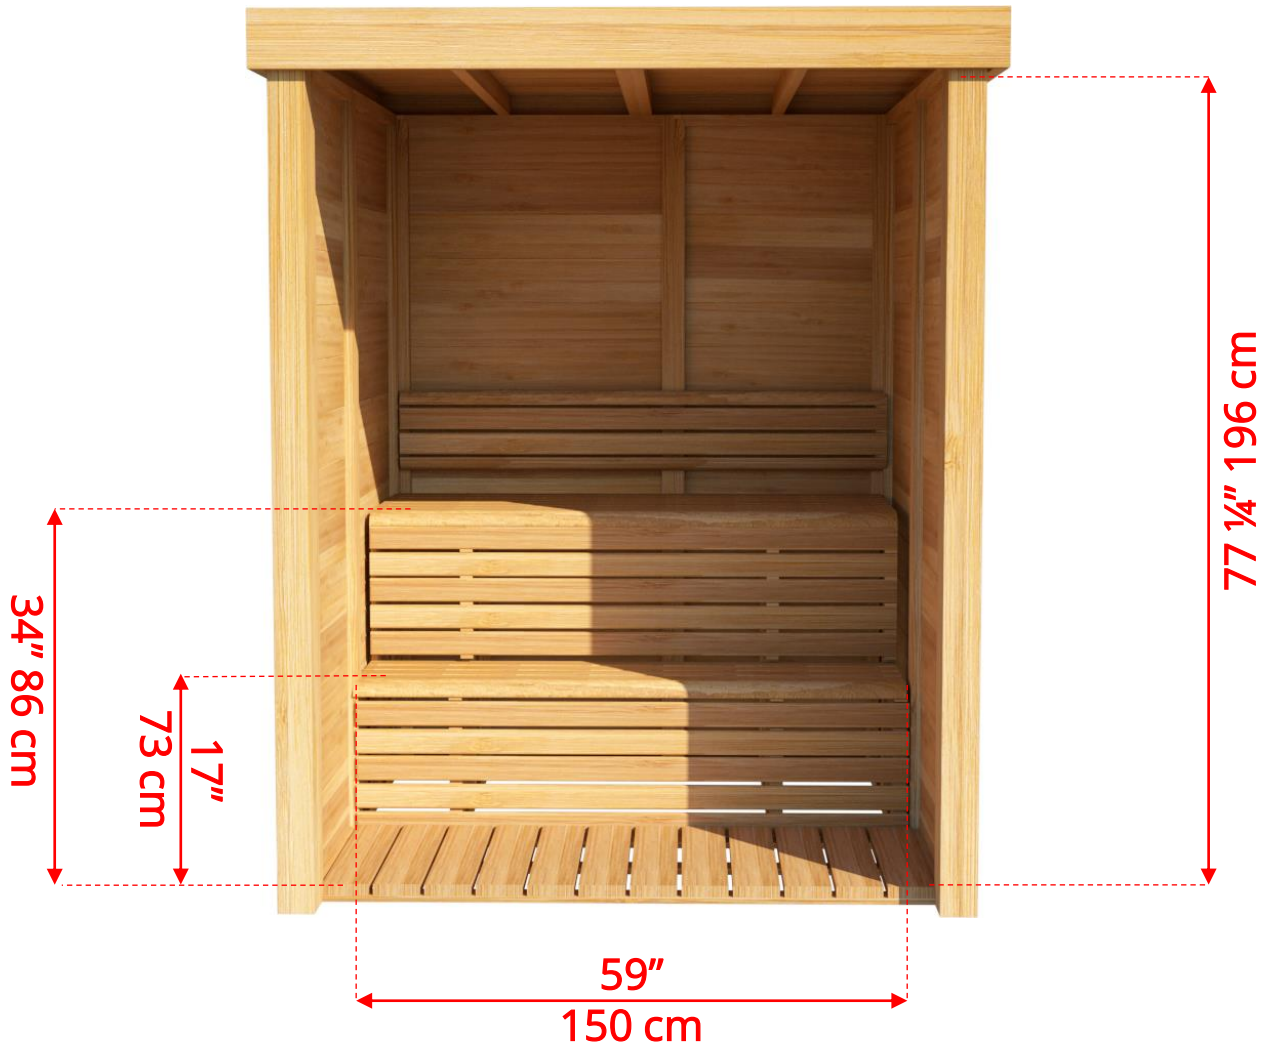

# PU550/PU552 Indoor Pure Cube Sauna

Please note:

If choosing the Solid wood Floor option for an indoor Pure cube Sauna, the overall height of the sauna will increase 4" (10cm)

Manufactured by:

# PU550 Indoor Pure Cube Sauna

Please note:

If choosing the Solid wood Floor option for an indoor Pure cube Sauna, the overall height of the sauna will increase 4" (10cm)

Manufactured by: