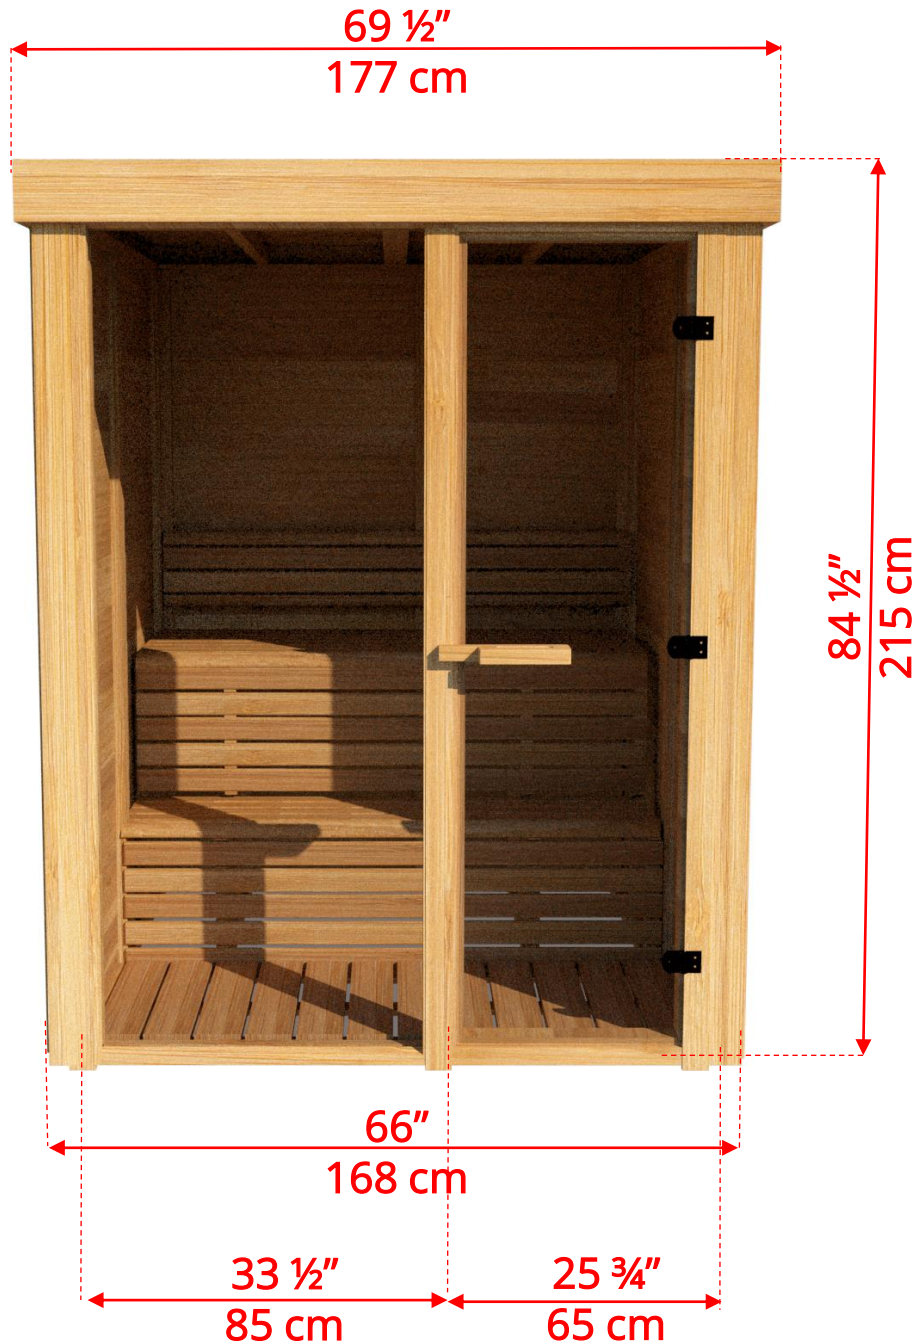

# PU550/PU552 Indoor Pure Cube Sauna

Please note:

If choosing the Solid wood Floor option for an indoor Pure cube Sauna, the overall height of the sauna will increase 4" (10cm)

Manufactured by:

# PU550 Indoor Pure Cube Sauna

Please note:

If choosing the Solid wood Floor option for an indoor Pure cube Sauna, the overall height of the sauna will increase 4" (10cm)

Manufactured by: