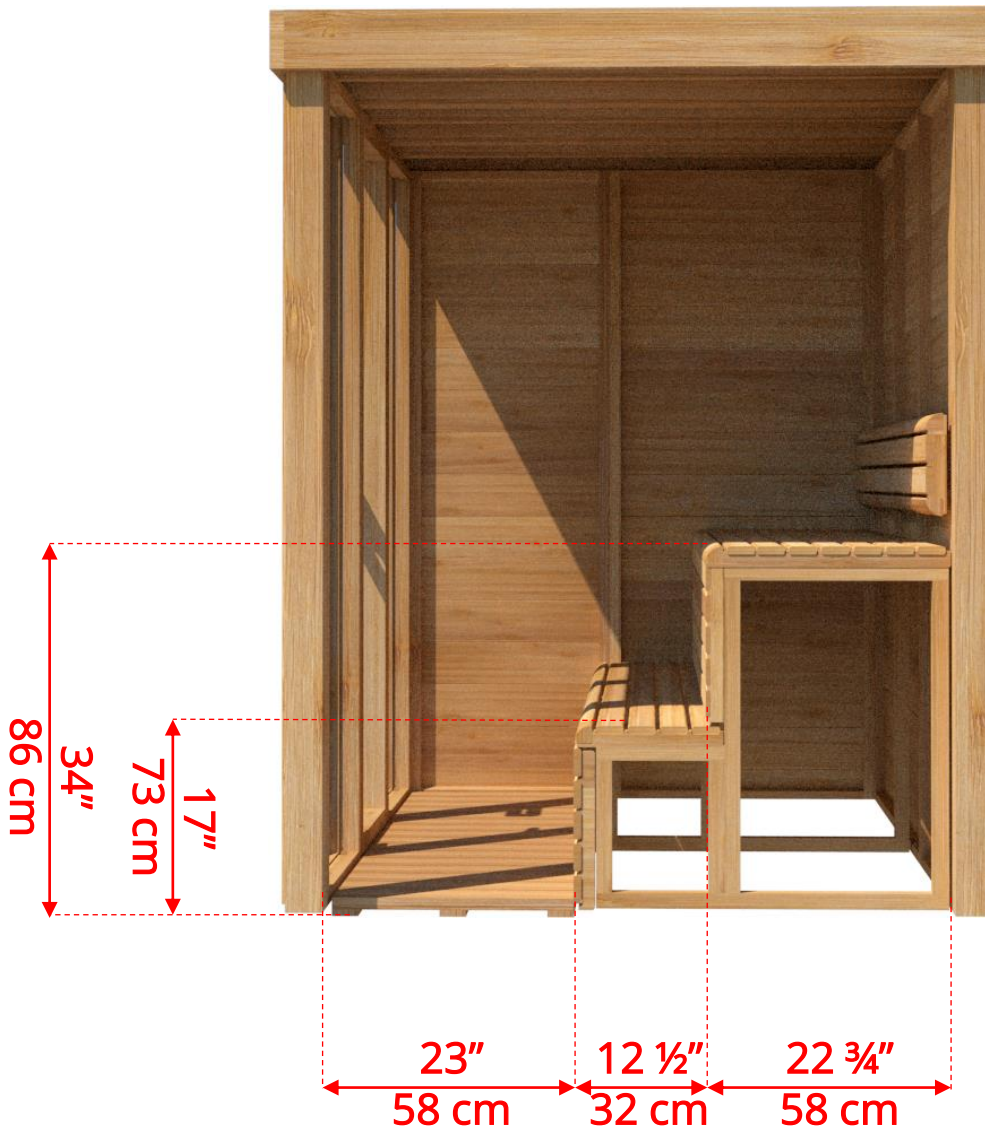

# PU550/PU552 Indoor Pure Cube Sauna

Please note:

If choosing the Solid wood Floor option for an indoor Pure cube Sauna, the overall height of the sauna will increase 4" (10cm)

Manufactured by:

# PU550 Indoor Pure Cube Sauna

Please note:

If choosing the Solid wood Floor option for an indoor Pure cube Sauna, the overall height of the sauna will increase 4" (10cm)

Manufactured by: