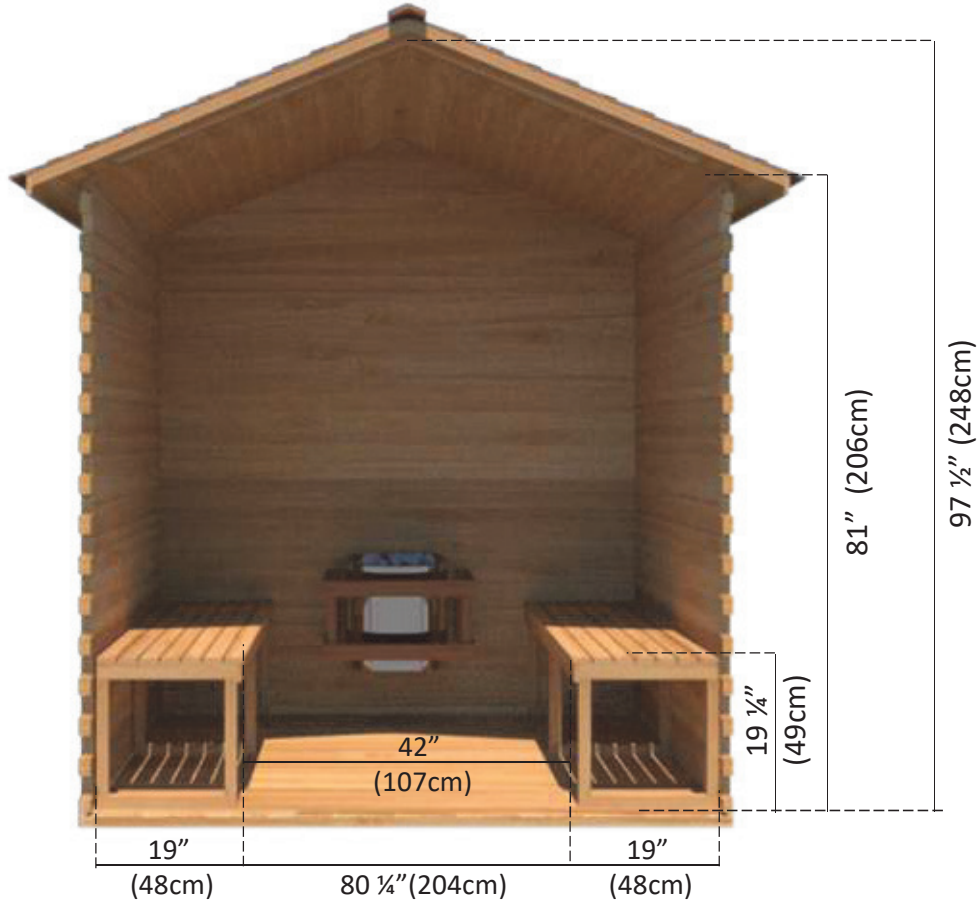

# OLS670 6'x7' Outdoor Cabin Sauna

Side Wall Bench Layout

# OLS670 6'x7' Outdoor Cabin Sauna

Back Wall with L Bench Layout

# OLS670 6'x7' Outdoor Cabin Sauna