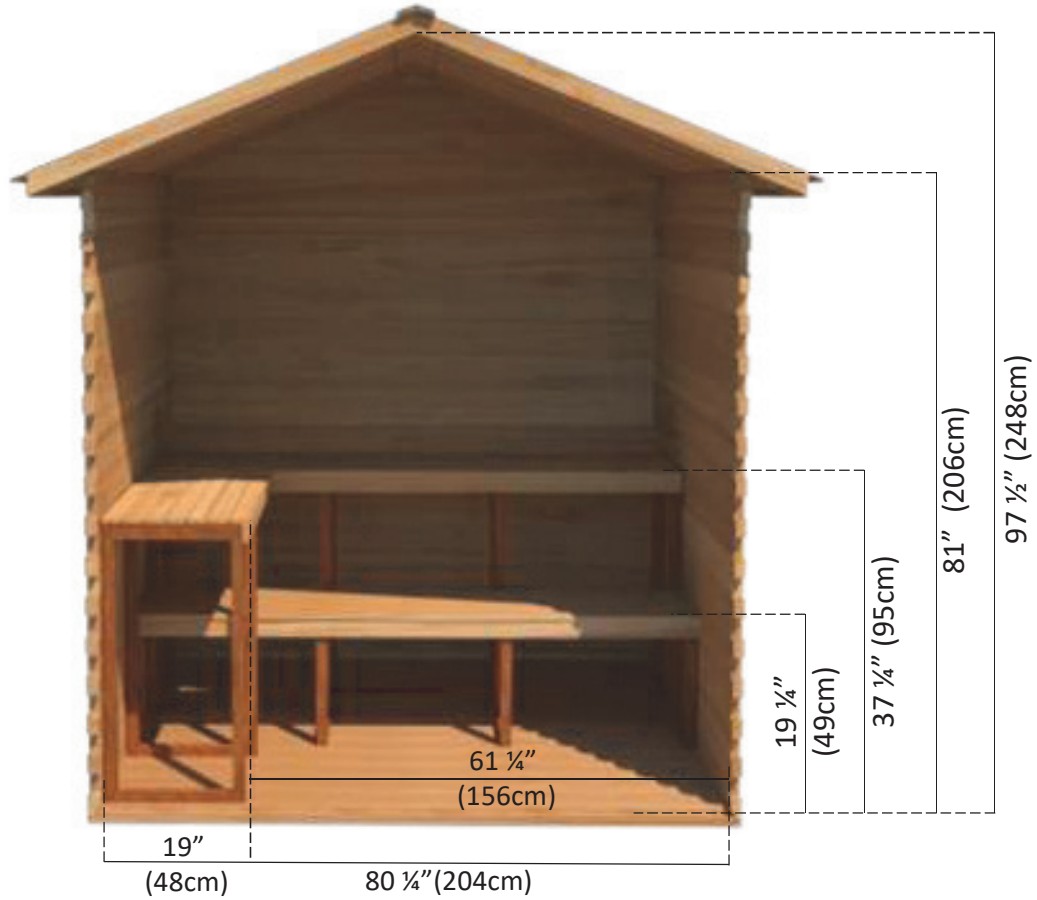

# OLS670 6'x7' Outdoor Cabin Sauna

Side Wall Bench Layout

# OLS670 6'x7' Outdoor Cabin Sauna

Back Wall with L Bench Layout

# OLS670 6'x7' Outdoor Cabin Sauna