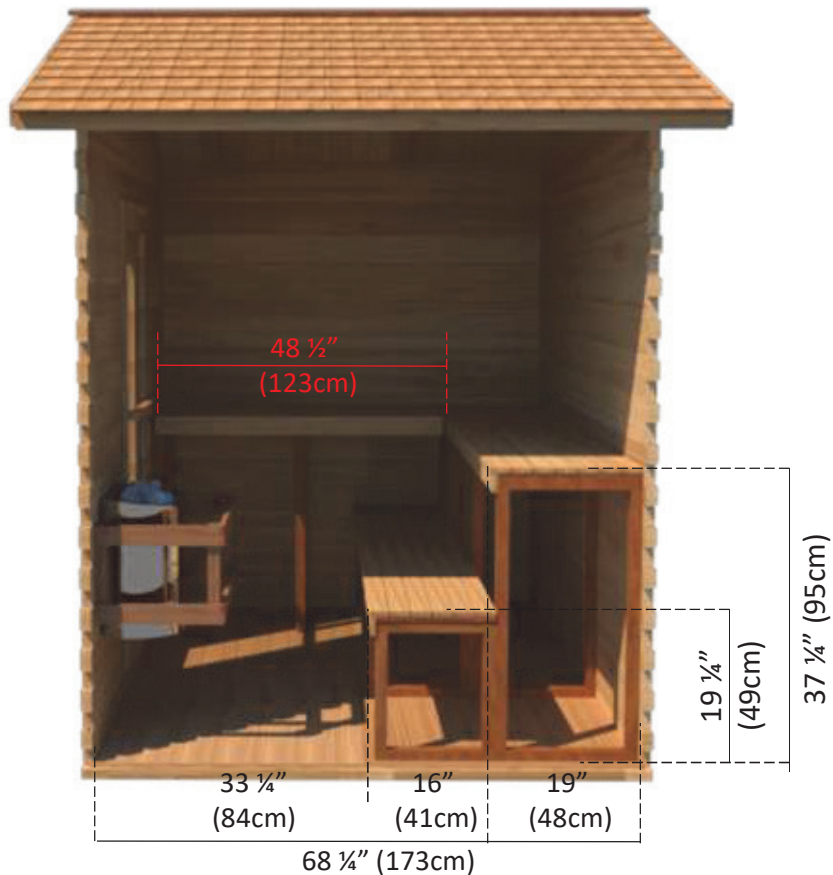

# OLS670 6'x7' Outdoor Cabin Sauna

Side Wall Bench Layout

# OLS670 6'x7' Outdoor Cabin Sauna

Back Wall with L Bench Layout

# OLS670 6'x7' Outdoor Cabin Sauna