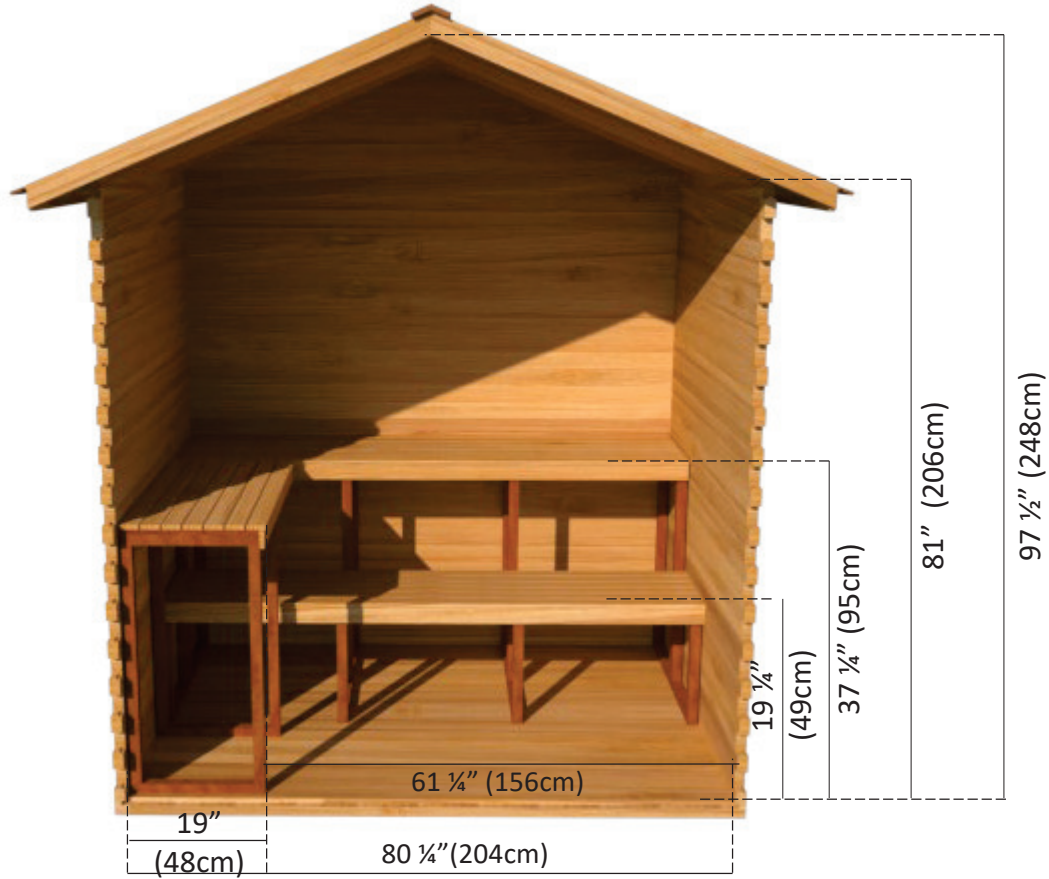

OLS570 5'x7' Outdoor Cabin Sauna

Side Wall Bench Layout

OLS570 5'x7' Outdoor Cabin Sauna

Back Wall with L Bench Layout

OLS570 5'x7' Outdoor Cabin Sauna