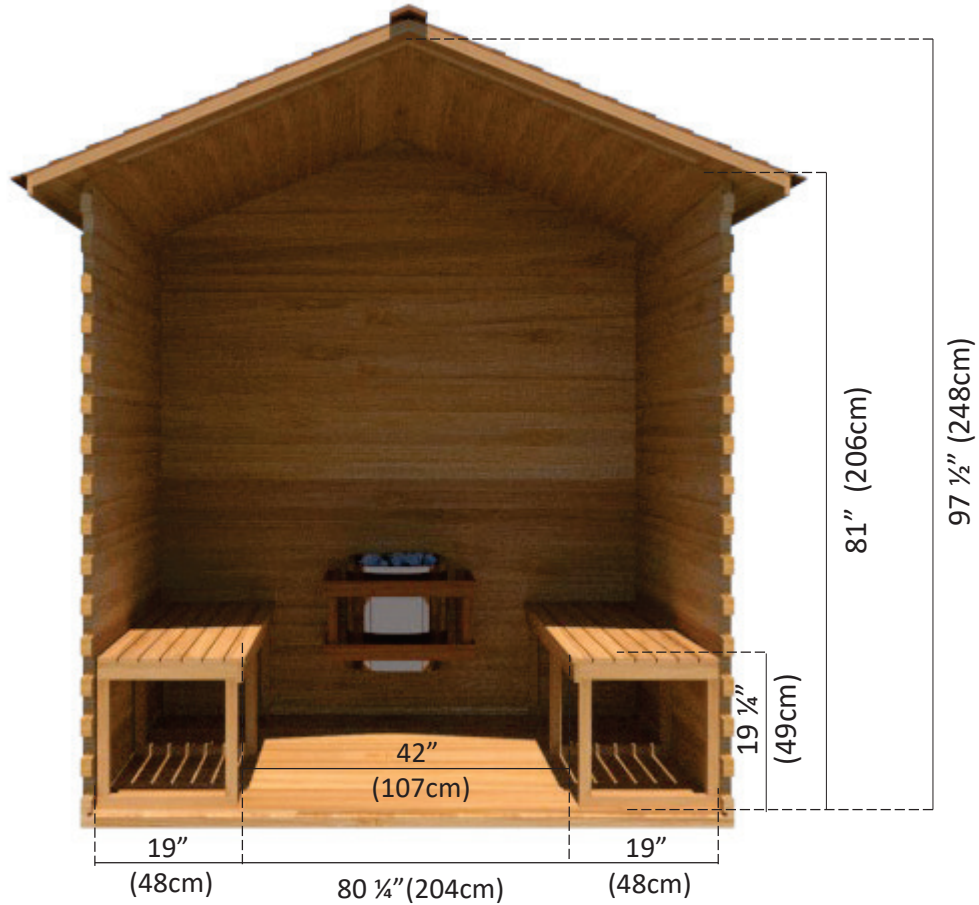

OLS570 5'x7' Outdoor Cabin Sauna

Side Wall Bench Layout

OLS570 5'x7' Outdoor Cabin Sauna

Back Wall with L Bench Layout

OLS570 5'x7' Outdoor Cabin Sauna