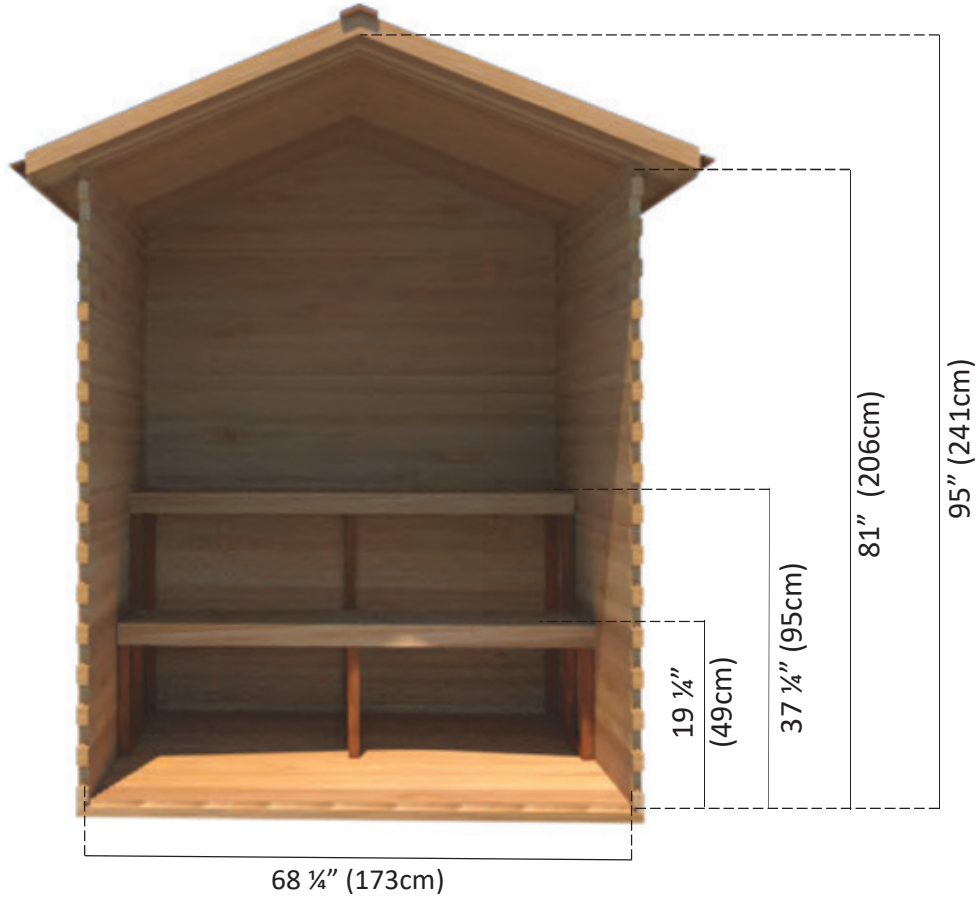

# OLS560 5'x6' Outdoor Cabin Sauna

Side Wall Bench Layout

# OLS560 5'x6' Outdoor Cabin Sauna

Back Wall Bench Layout

# OLS560 5'x6' Outdoor Cabin Sauna