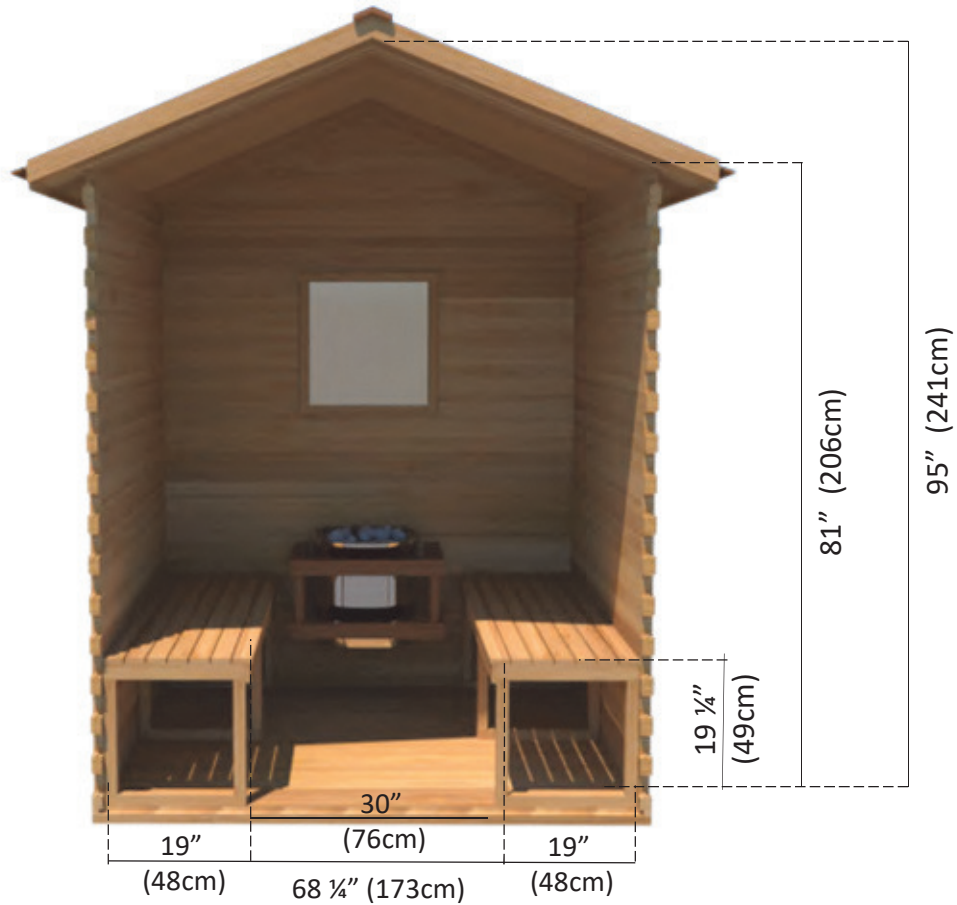

# OLS560 5'x6' Outdoor Cabin Sauna

Side Wall Bench Layout

# OLS560 5'x6' Outdoor Cabin Sauna

Back Wall Bench Layout

# OLS560 5'x6' Outdoor Cabin Sauna