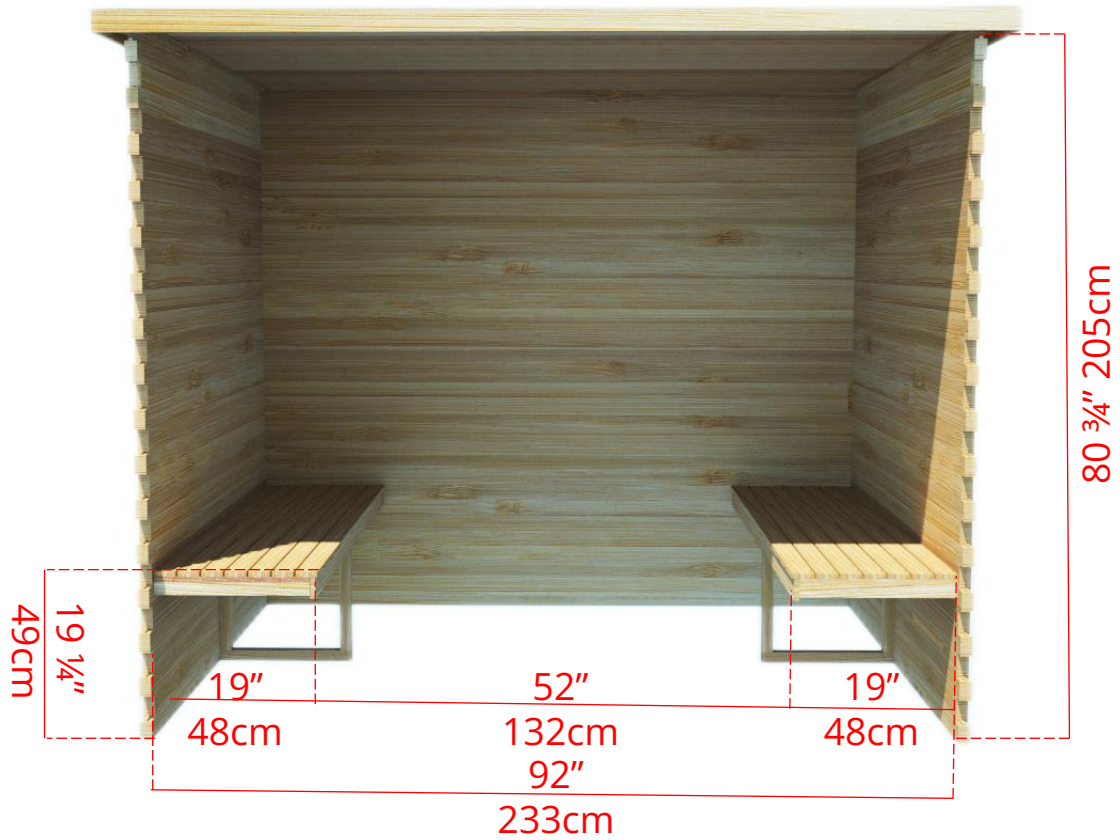

LS680/LS682

6' x 8' Indoor Cabin Sauna

IC68Y - Yoga Sauna Fold Up Bench (No Floor in Sauna)