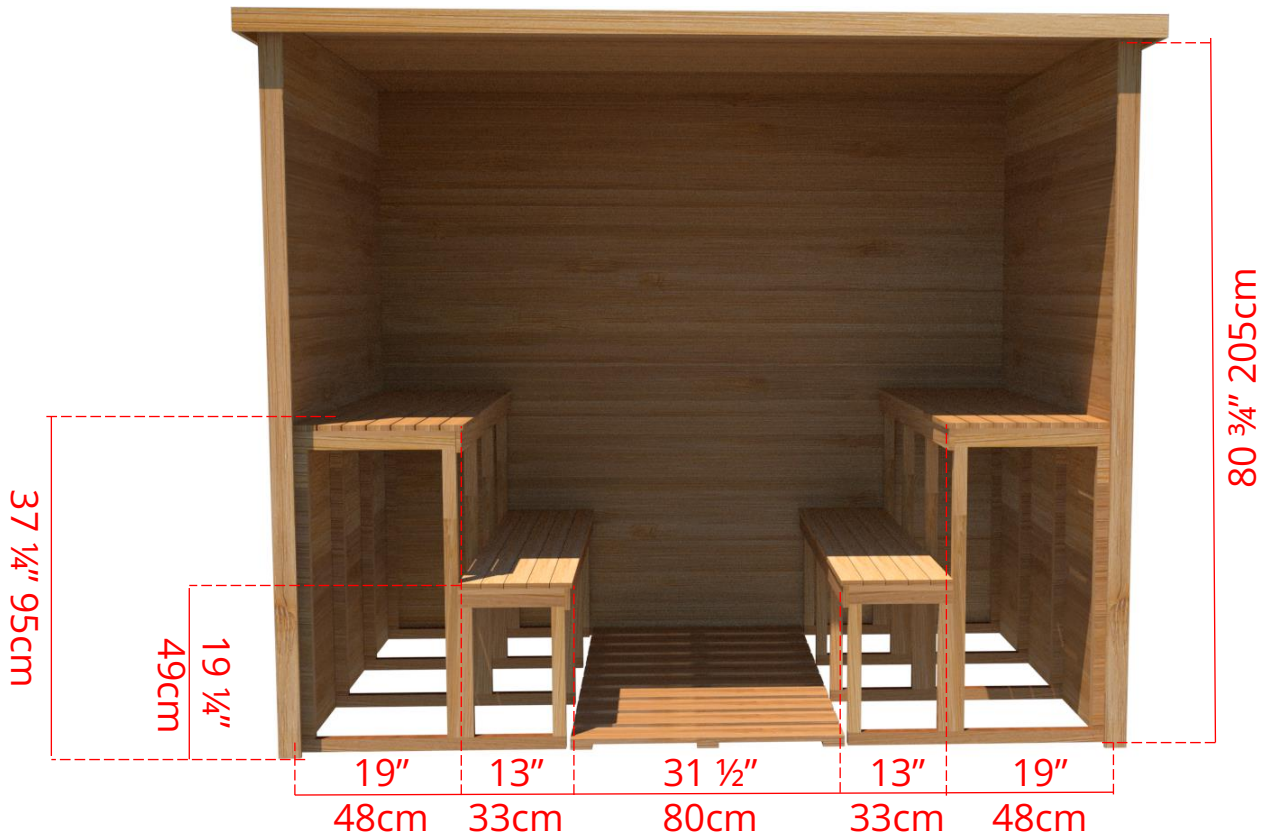

LS680/LS682

6' x 8' Indoor Cabin Sauna

IC68S2 - 2 Tier Side Wall Benches