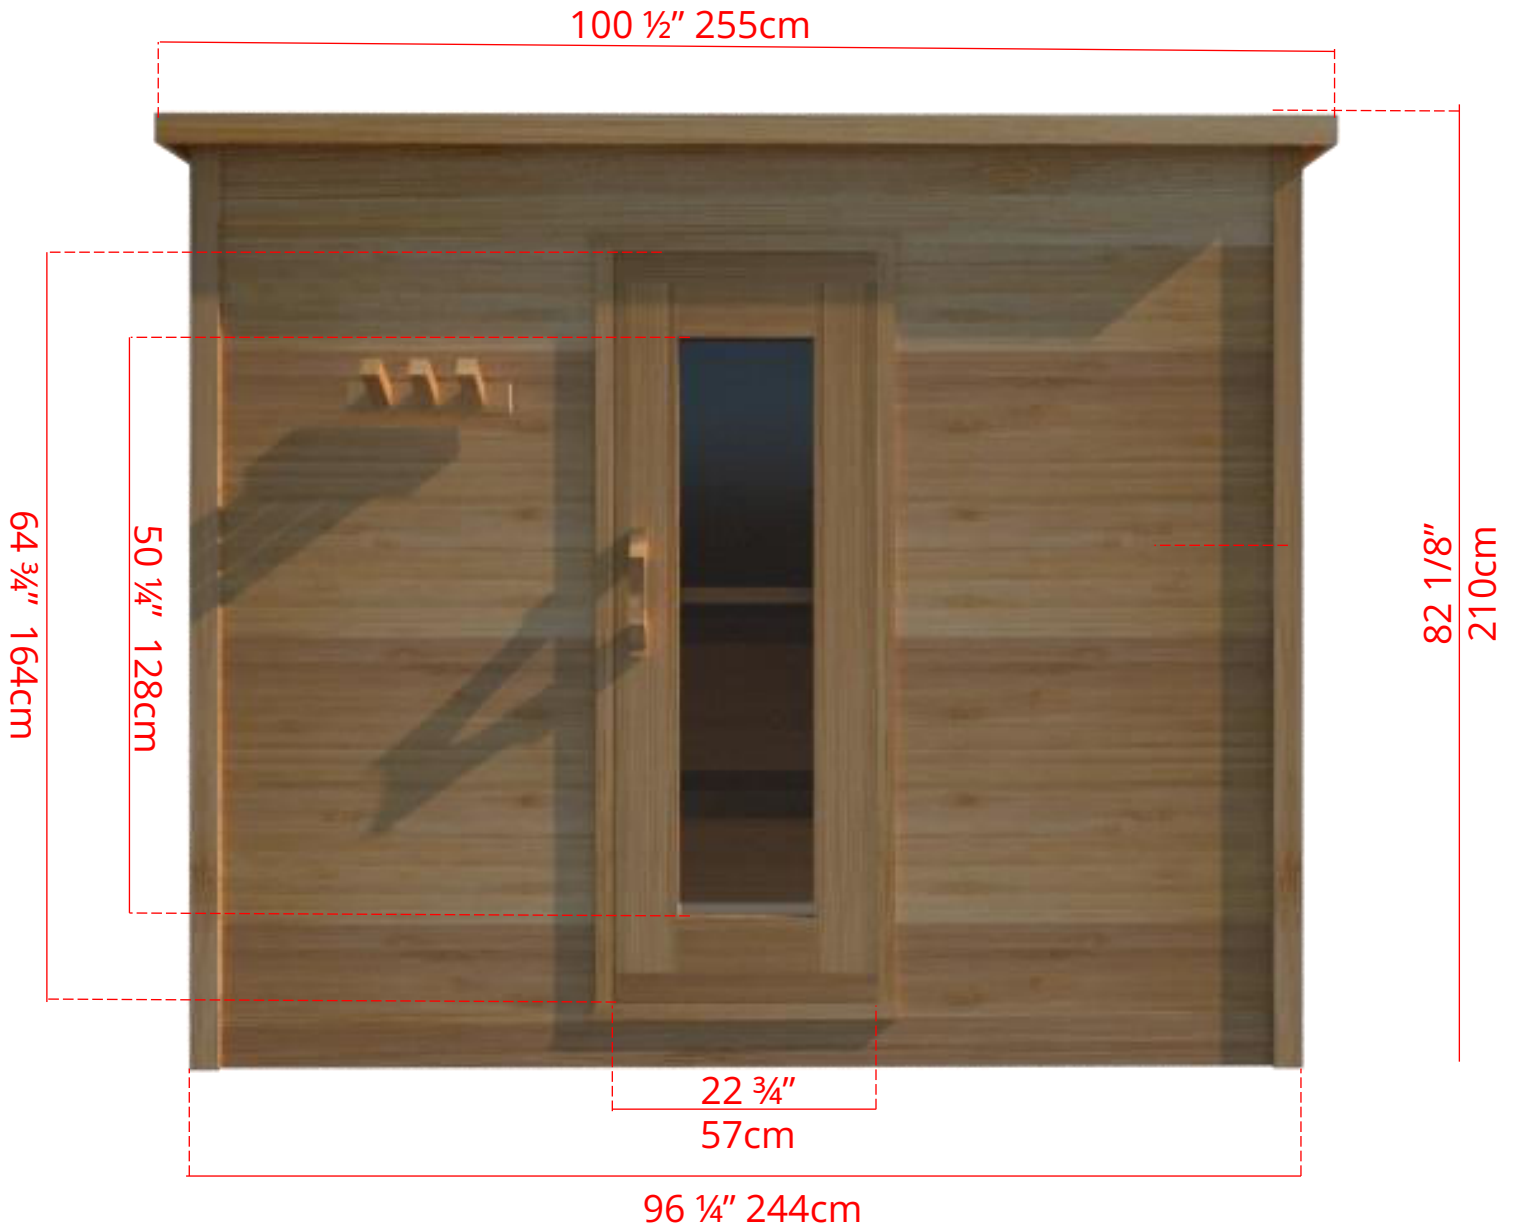

## 6' x 8' Indoor Cabin Sauna

Please note:

If choosing the Solid wood Floor option for an indoor cabin sauna the overall height of the sauna will increase 1 ½" (38mm)

## 6' x 8' Indoor Cabin Sauna

Side View

76 <sup>3</sup>/<sub>4</sub>" 194cm

72 <sup>1</sup>/<sub>4</sub>" 184cm

Please note:

If choosing the Solid wood Floor option for an indoor cabin sauna the overall height of the sauna will increase 1 <sup>1</sup>/<sub>2</sub>" (38mm)

## 6' x 8' Indoor Cabin Sauna