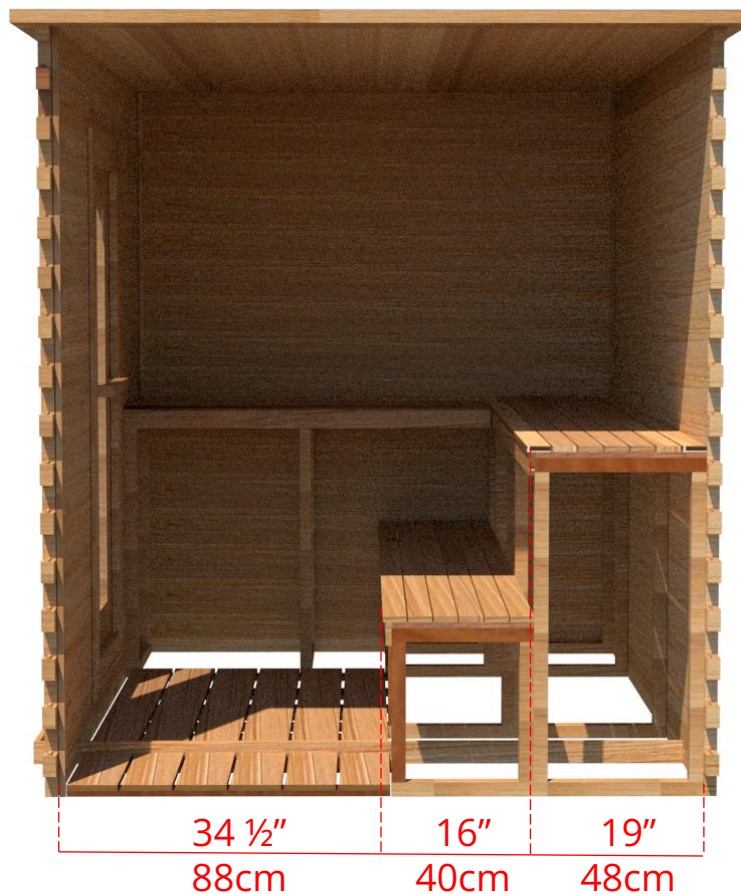

LS680/LS682

6' x 8' Indoor Cabin Sauna

IC68L - 2 Tier Bench on Back Wall & 2 Tier Bench on Left Side