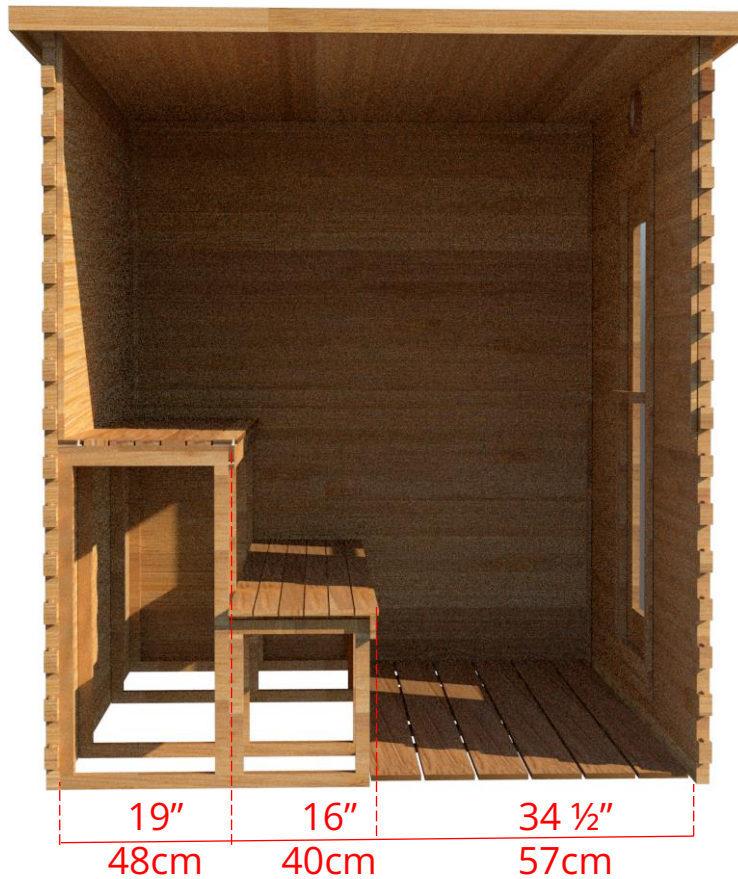

LS680/LS682

6' x 8' Indoor Cabin Sauna

IC68B - 2 Tier Back Wall Bench