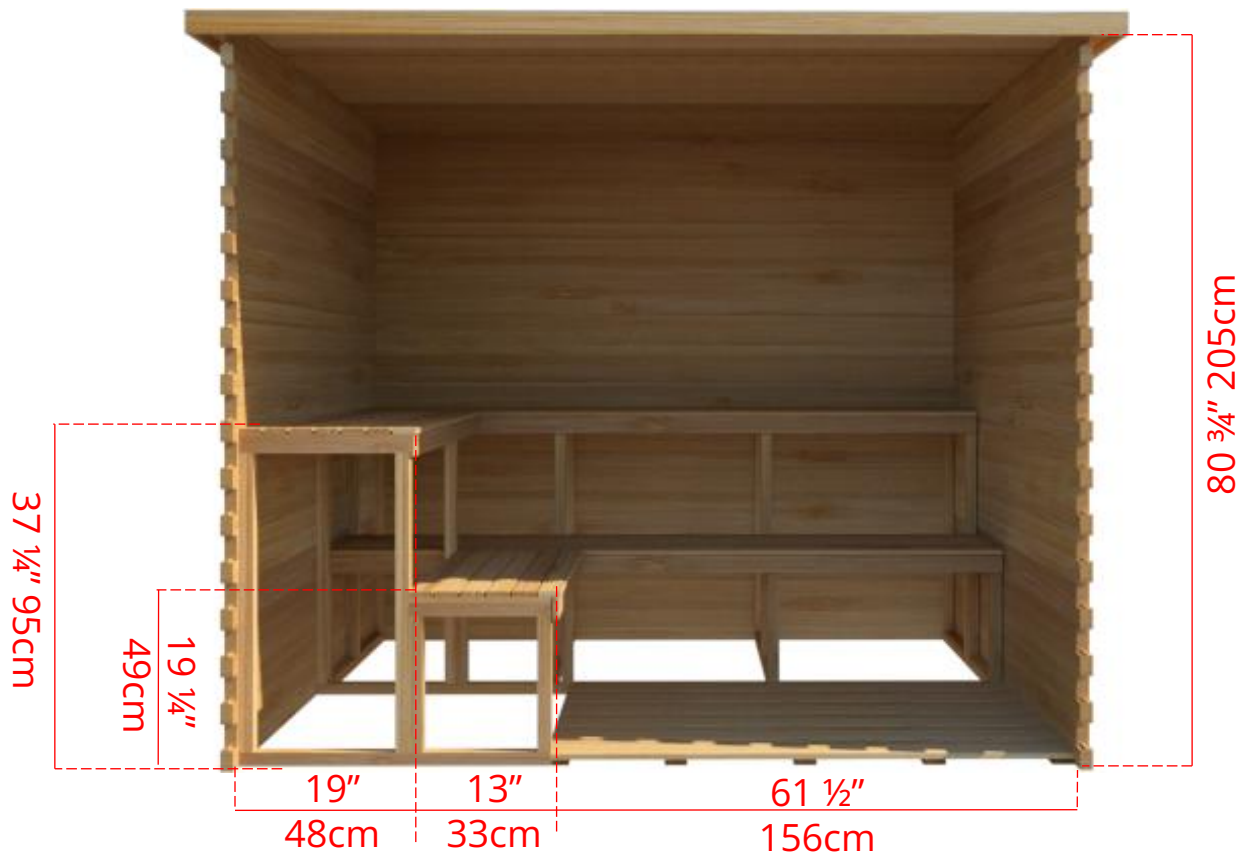

LS680/LS682

6' x 8' Indoor Cabin Sauna

IC68L - 2 Tier Bench on Back Wall & 2 Tier Bench on Left Side