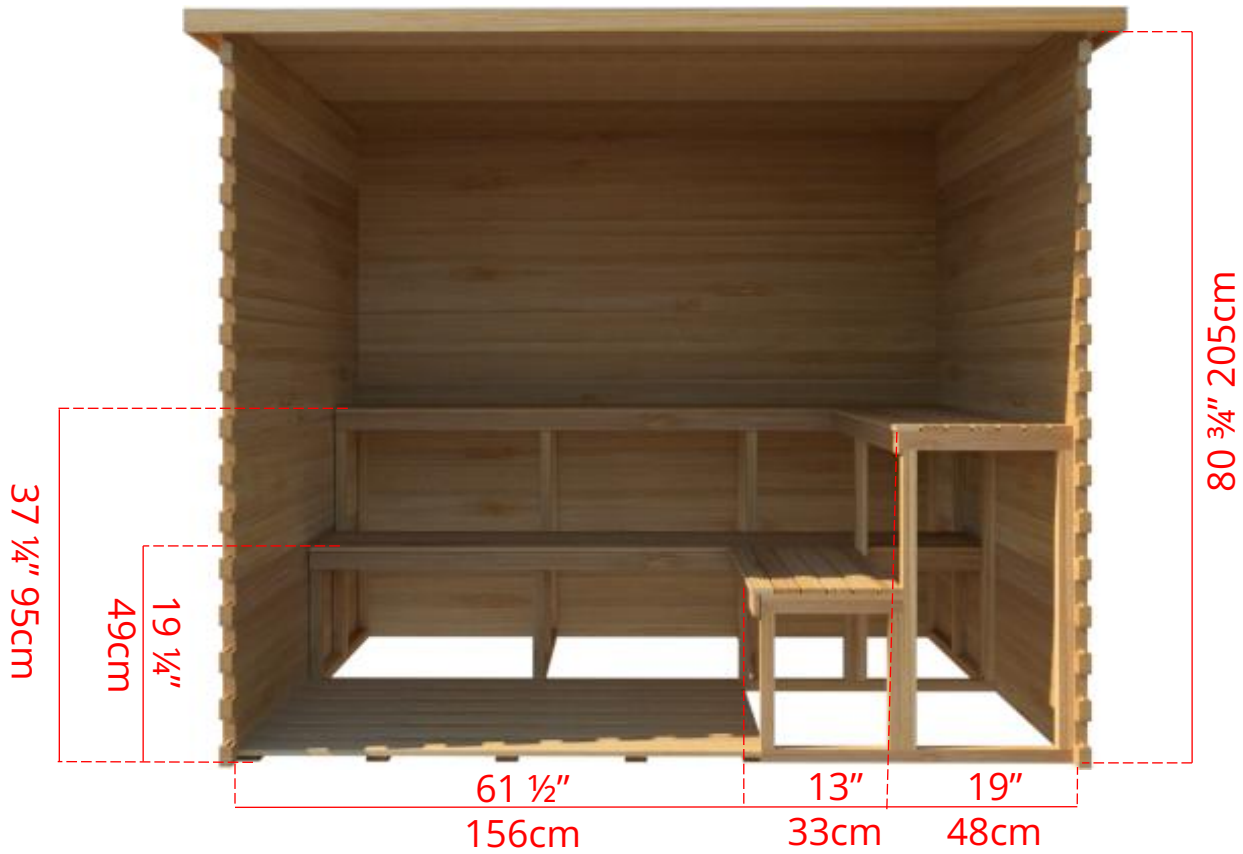

LS680/LS682

6' x 8' Indoor Cabin Sauna

IC68R - 2 Tier Bench on Back Wall & 2 Tier Bench on Right Side