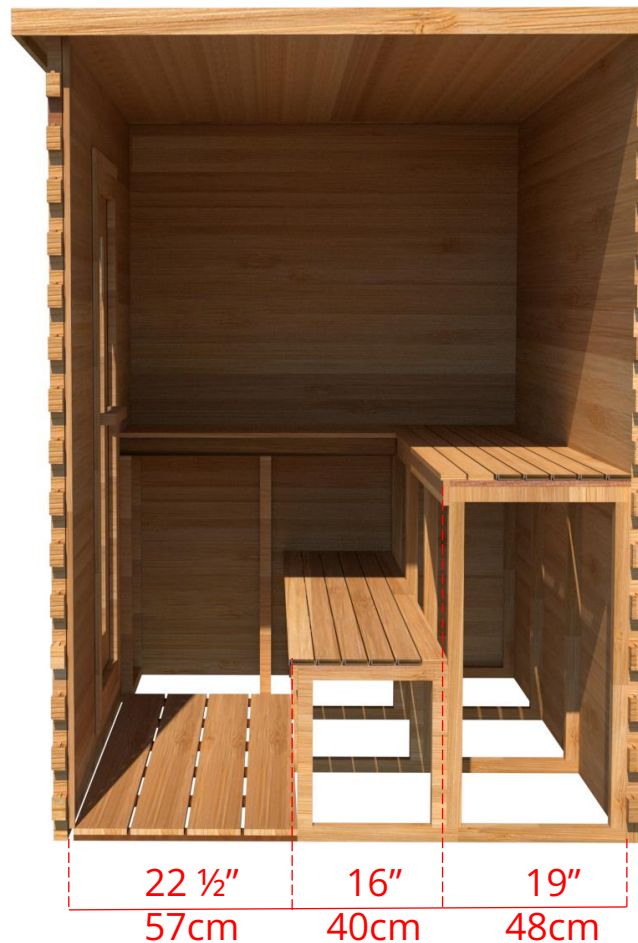

LS570/LS572 5' x 7' Indoor Cabin Sauna

Please note:

If choosing the Solid wood Floor option for an indoor cabin sauna the overall height of the sauna will increase 1 ½" (38mm)

LS570/LS572

5' x 7' Indoor Cabin Sauna

Side View

64 ³/₄" 164cm

60 ¹/₄" 153cm

Please note:

If choosing the Solid wood Floor option for an indoor cabin sauna the overall height of the sauna will increase 1 ¹/₂" (38mm)

LS570/LS572

5' x 7' Indoor Cabin Sauna

IC57B - 2 Tier Back Wall Bench

LS570/LS572 5' x 7' Indoor Cabin Sauna

IC57L - 2 Tier Back Wall Bench & Single Tier Bench on Left Side

LS570/LS572 5' x 7' Indoor Cabin Sauna

IC57R - 2 Tier Back Wall Bench & Single Tier Bench on Right Side

LS570/LS572

5' x 7' Indoor Cabin Sauna

IC57S - Single Tier Side Wall Benches

LS570/LS572 5' x 7' Indoor Cabin Sauna

Front Wall Options

C7DL - Door on left & no Window
Or
C7DR - Door on right & no Window

C7DLW - Door on left & Window on right
Or
C7DRW - Door on right & Window on left
(14 3/4" x 53 1/4" Window)