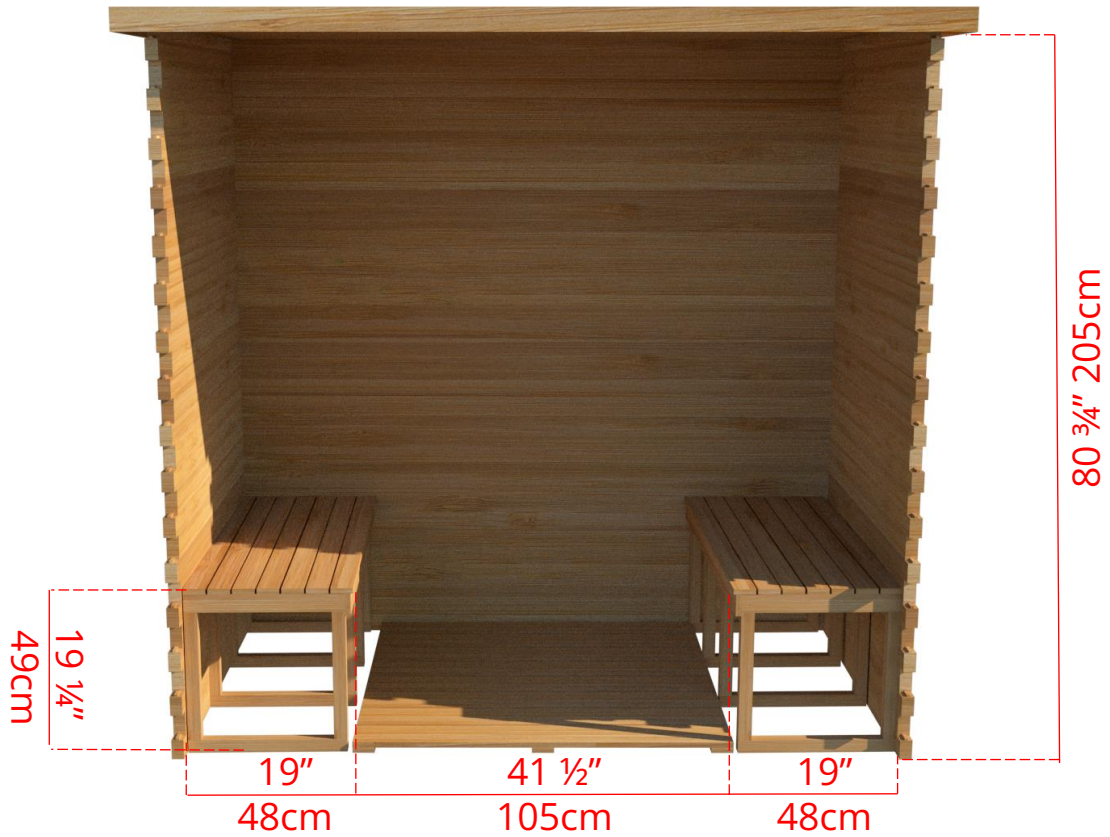

LS570/LS572 5' x 7' Indoor Cabin Sauna

Please note:

If choosing the Solid wood Floor option for an indoor cabin sauna the overall height of the sauna will increase 1 ½" (38mm)

LS570/LS572

5' x 7' Indoor Cabin Sauna

Side View

64 ³/₄" 164cm

60 ¹/₄" 153cm

Please note:

If choosing the Solid wood Floor option for an indoor cabin sauna the overall height of the sauna will increase 1 ¹/₂" (38mm)

LS570/LS572

5' x 7' Indoor Cabin Sauna

IC57B - 2 Tier Back Wall Bench

LS570/LS572 5' x 7' Indoor Cabin Sauna

IC57L - 2 Tier Back Wall Bench & Single Tier Bench on Left Side

LS570/LS572 5' x 7' Indoor Cabin Sauna

IC57R - 2 Tier Back Wall Bench & Single Tier Bench on Right Side

LS570/LS572

5' x 7' Indoor Cabin Sauna

IC57S - Single Tier Side Wall Benches

LS570/LS572 5' x 7' Indoor Cabin Sauna

Front Wall Options

C7DL - Door on left & no Window
Or
C7DR - Door on right & no Window

C7DLW - Door on left & Window on right
Or
C7DRW - Door on right & Window on left
(14 3/4" x 53 1/4" Window)