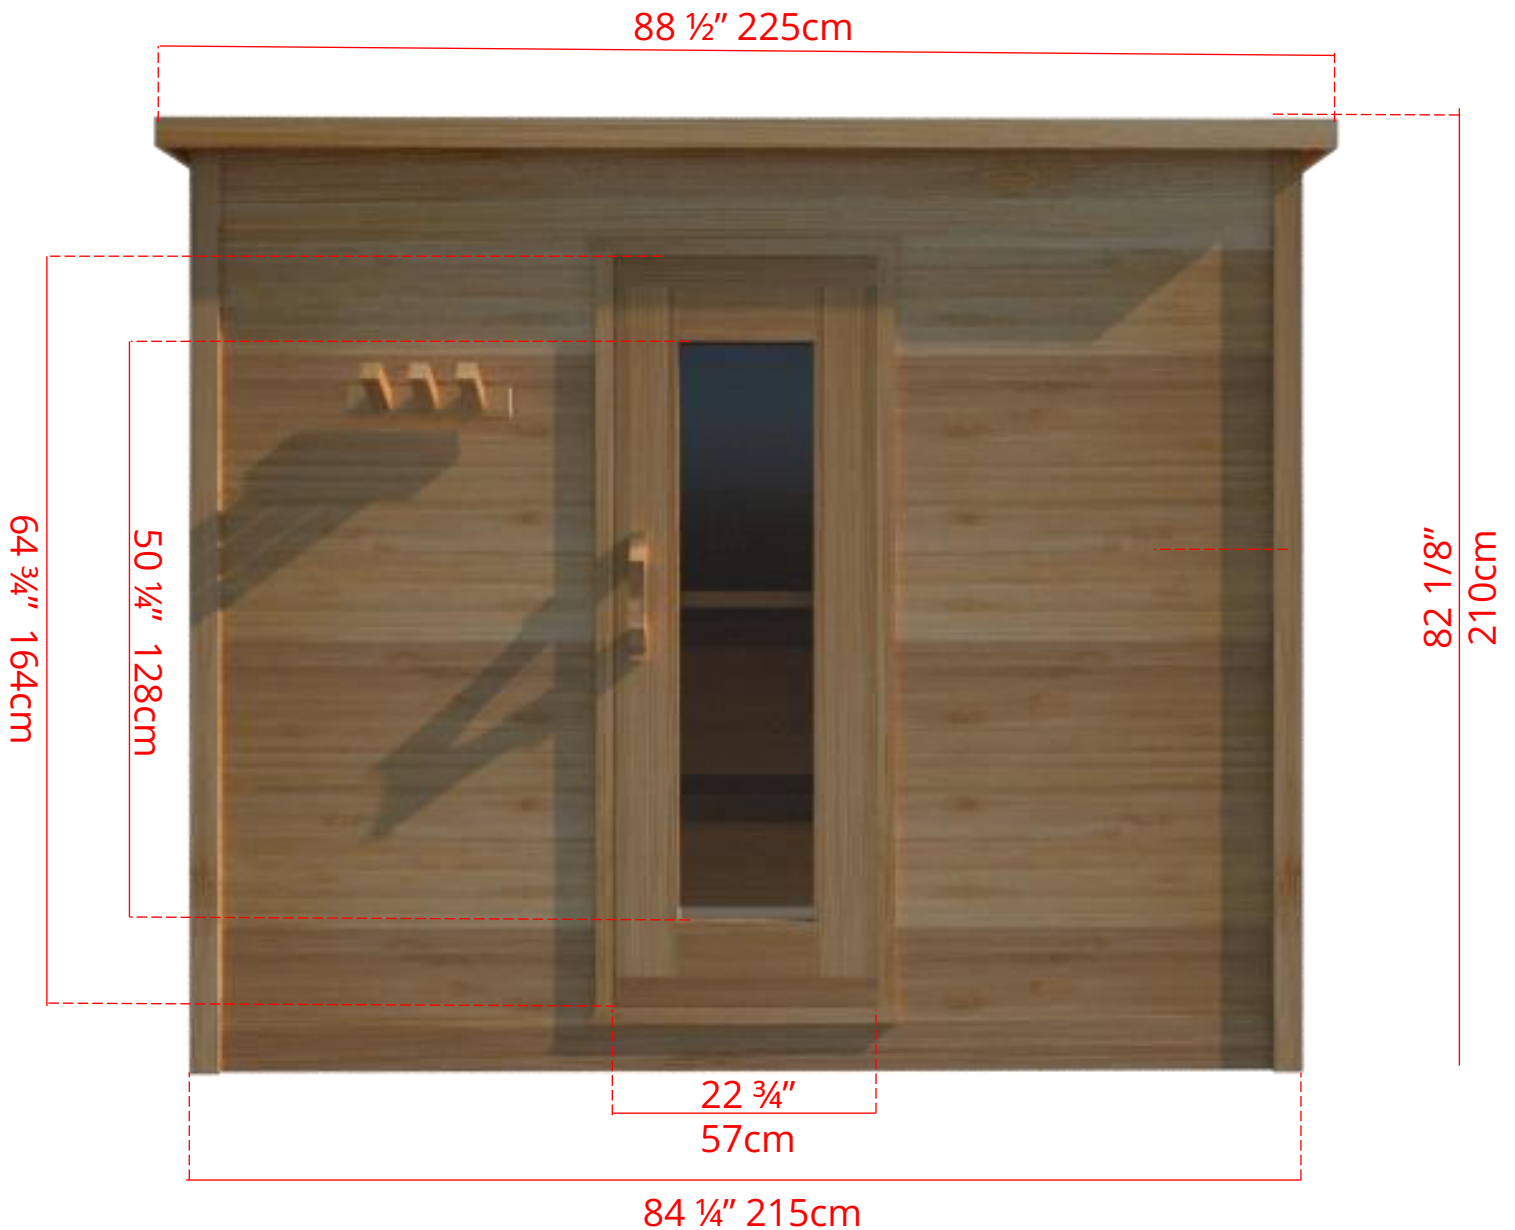

LS570/LS572 5' x 7' Indoor Cabin Sauna

Please note:

If choosing the Solid wood Floor option for an indoor cabin sauna the overall height of the sauna will increase 1 ½" (38mm)

LS570/LS572

5' x 7' Indoor Cabin Sauna

Side View

64 ³/₄" 164cm

60 ¹/₄" 153cm

Please note:

If choosing the Solid wood Floor option for an indoor cabin sauna the overall height of the sauna will increase 1 ¹/₂" (38mm)

LS570/LS572

5' x 7' Indoor Cabin Sauna

IC57B - 2 Tier Back Wall Bench

LS570/LS572 5' x 7' Indoor Cabin Sauna

IC57L - 2 Tier Back Wall Bench & Single Tier Bench on Left Side

LS570/LS572 5' x 7' Indoor Cabin Sauna

IC57R - 2 Tier Back Wall Bench & Single Tier Bench on Right Side

LS570/LS572

5' x 7' Indoor Cabin Sauna

IC57S - Single Tier Side Wall Benches

LS570/LS572 5' x 7' Indoor Cabin Sauna

Front Wall Options

C7DL - Door on left & no Window
Or
C7DR - Door on right & no Window

C7DLW - Door on left & Window on right
Or
C7DRW - Door on right & Window on left
(14 3/4" x 53 1/4" Window)