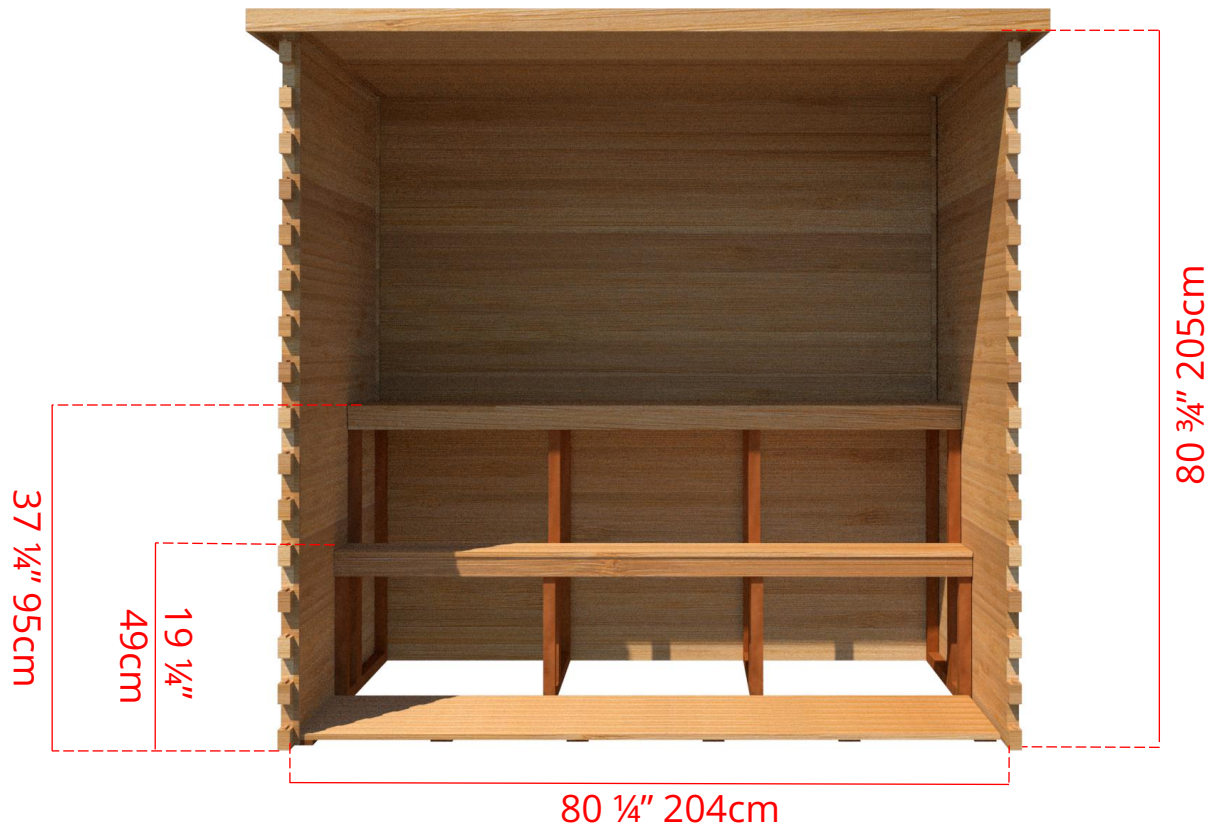

LS570/LS572 5' x 7' Indoor Cabin Sauna

Please note:

If choosing the Solid wood Floor option for an indoor cabin sauna the overall height of the sauna will increase 1 ½" (38mm)

LS570/LS572

5' x 7' Indoor Cabin Sauna

Side View

64 ³/₄" 164cm

60 ¹/₄" 153cm

Please note:

If choosing the Solid wood Floor option for an indoor cabin sauna the overall height of the sauna will increase 1 ¹/₂" (38mm)

LS570/LS572

5' x 7' Indoor Cabin Sauna

IC57B - 2 Tier Back Wall Bench

LS570/LS572 5' x 7' Indoor Cabin Sauna

IC57L - 2 Tier Back Wall Bench & Single Tier Bench on Left Side

LS570/LS572 5' x 7' Indoor Cabin Sauna

IC57R - 2 Tier Back Wall Bench & Single Tier Bench on Right Side

LS570/LS572

5' x 7' Indoor Cabin Sauna

IC57S - Single Tier Side Wall Benches

LS570/LS572 5' x 7' Indoor Cabin Sauna

Front Wall Options

C7DL - Door on left & no Window
Or
C7DR - Door on right & no Window

C7DLW - Door on left & Window on right
Or
C7DRW - Door on right & Window on left
(14 3/4" x 53 1/4" Window)