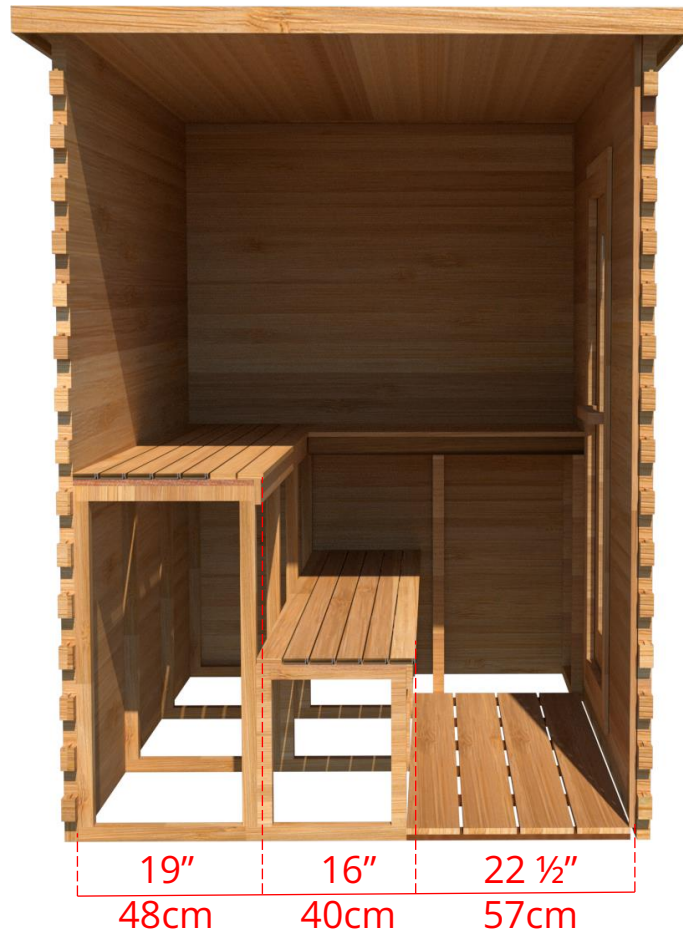

LS570/LS572 5' x 7' Indoor Cabin Sauna

Please note:

If choosing the Solid wood Floor option for an indoor cabin sauna the overall height of the sauna will increase 1 ½" (38mm)

LS570/LS572

5' x 7' Indoor Cabin Sauna

Side View

64 ³/₄" 164cm

60 ¹/₄" 153cm

Please note:

If choosing the Solid wood Floor option for an indoor cabin sauna the overall height of the sauna will increase 1 ¹/₂" (38mm)

LS570/LS572

5' x 7' Indoor Cabin Sauna

IC57B - 2 Tier Back Wall Bench

LS570/LS572 5' x 7' Indoor Cabin Sauna

IC57L - 2 Tier Back Wall Bench & Single Tier Bench on Left Side

LS570/LS572 5' x 7' Indoor Cabin Sauna

IC57R - 2 Tier Back Wall Bench & Single Tier Bench on Right Side

LS570/LS572

5' x 7' Indoor Cabin Sauna

IC57S - Single Tier Side Wall Benches

LS570/LS572 5' x 7' Indoor Cabin Sauna

Front Wall Options

C7DL - Door on left & no Window
Or
C7DR - Door on right & no Window

C7DLW - Door on left & Window on right
Or
C7DRW - Door on right & Window on left
(14 3/4" x 53 1/4" Window)