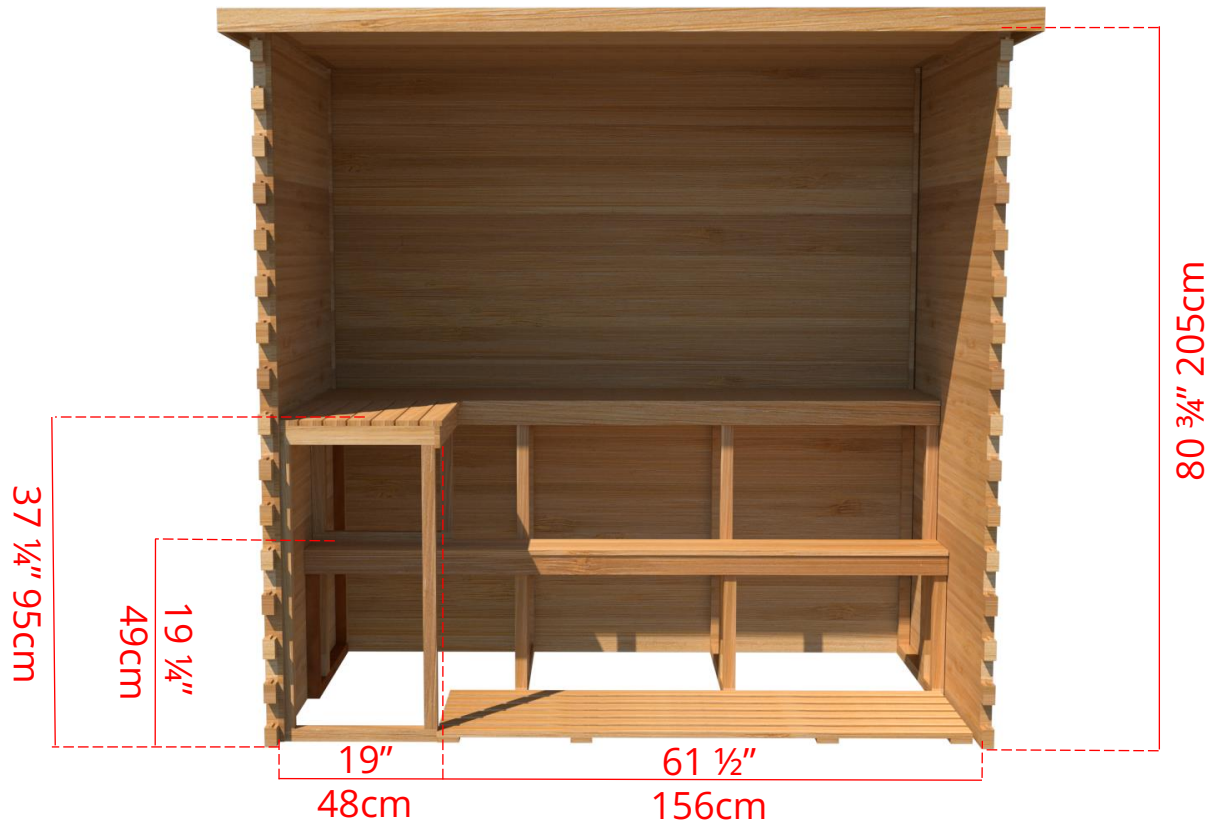

LS570/LS572 5' x 7' Indoor Cabin Sauna

Please note:

If choosing the Solid wood Floor option for an indoor cabin sauna the overall height of the sauna will increase 1 ½" (38mm)

LS570/LS572

5' x 7' Indoor Cabin Sauna

Side View

64 ³/₄" 164cm

60 ¹/₄" 153cm

Please note:

If choosing the Solid wood Floor option for an indoor cabin sauna the overall height of the sauna will increase 1 ¹/₂" (38mm)

LS570/LS572

5' x 7' Indoor Cabin Sauna

IC57B - 2 Tier Back Wall Bench

LS570/LS572 5' x 7' Indoor Cabin Sauna

IC57L - 2 Tier Back Wall Bench & Single Tier Bench on Left Side

LS570/LS572 5' x 7' Indoor Cabin Sauna

IC57R - 2 Tier Back Wall Bench & Single Tier Bench on Right Side

LS570/LS572

5' x 7' Indoor Cabin Sauna

IC57S - Single Tier Side Wall Benches

LS570/LS572 5' x 7' Indoor Cabin Sauna

Front Wall Options

C7DL - Door on left & no Window
Or
C7DR - Door on right & no Window

C7DLW - Door on left & Window on right
Or
C7DRW - Door on right & Window on left
(14 3/4" x 53 1/4" Window)