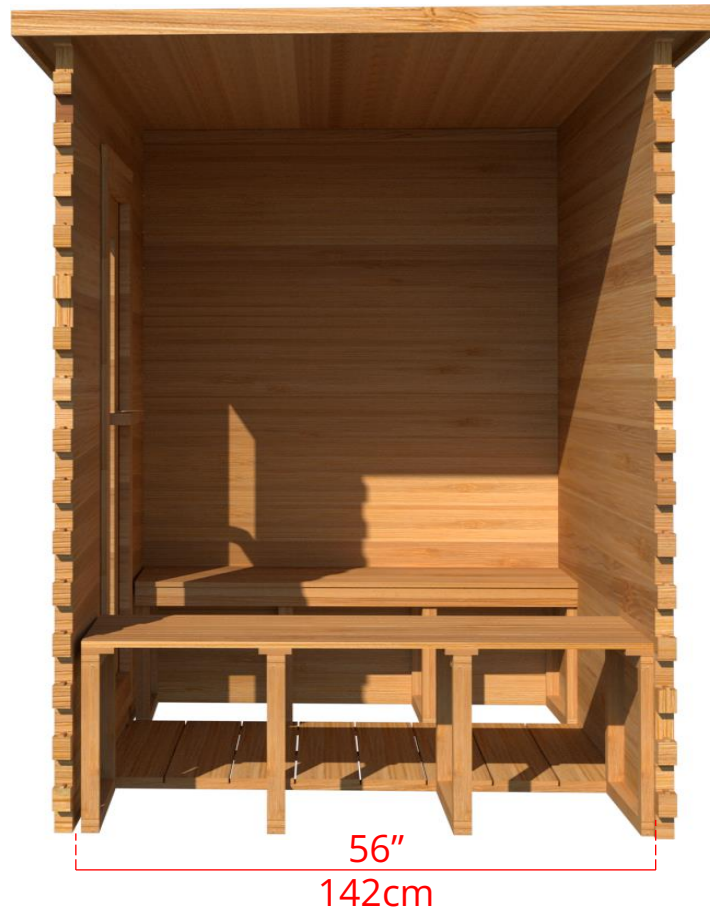

LS570/LS572 5' x 7' Indoor Cabin Sauna

Please note:

If choosing the Solid wood Floor option for an indoor cabin sauna the overall height of the sauna will increase 1 ½" (38mm)

LS570/LS572

5' x 7' Indoor Cabin Sauna

Side View

64 ³/₄" 164cm

60 ¹/₄" 153cm

Please note:

If choosing the Solid wood Floor option for an indoor cabin sauna the overall height of the sauna will increase 1 ¹/₂" (38mm)

LS570/LS572

5' x 7' Indoor Cabin Sauna

IC57B - 2 Tier Back Wall Bench

LS570/LS572 5' x 7' Indoor Cabin Sauna

IC57L - 2 Tier Back Wall Bench & Single Tier Bench on Left Side

LS570/LS572 5' x 7' Indoor Cabin Sauna

IC57R - 2 Tier Back Wall Bench & Single Tier Bench on Right Side

LS570/LS572

5' x 7' Indoor Cabin Sauna

IC57S - Single Tier Side Wall Benches

LS570/LS572 5' x 7' Indoor Cabin Sauna

Front Wall Options

C7DL - Door on left & no Window
Or
C7DR - Door on right & no Window

C7DLW - Door on left & Window on right
Or
C7DRW - Door on right & Window on left
(14 3/4" x 53 1/4" Window)