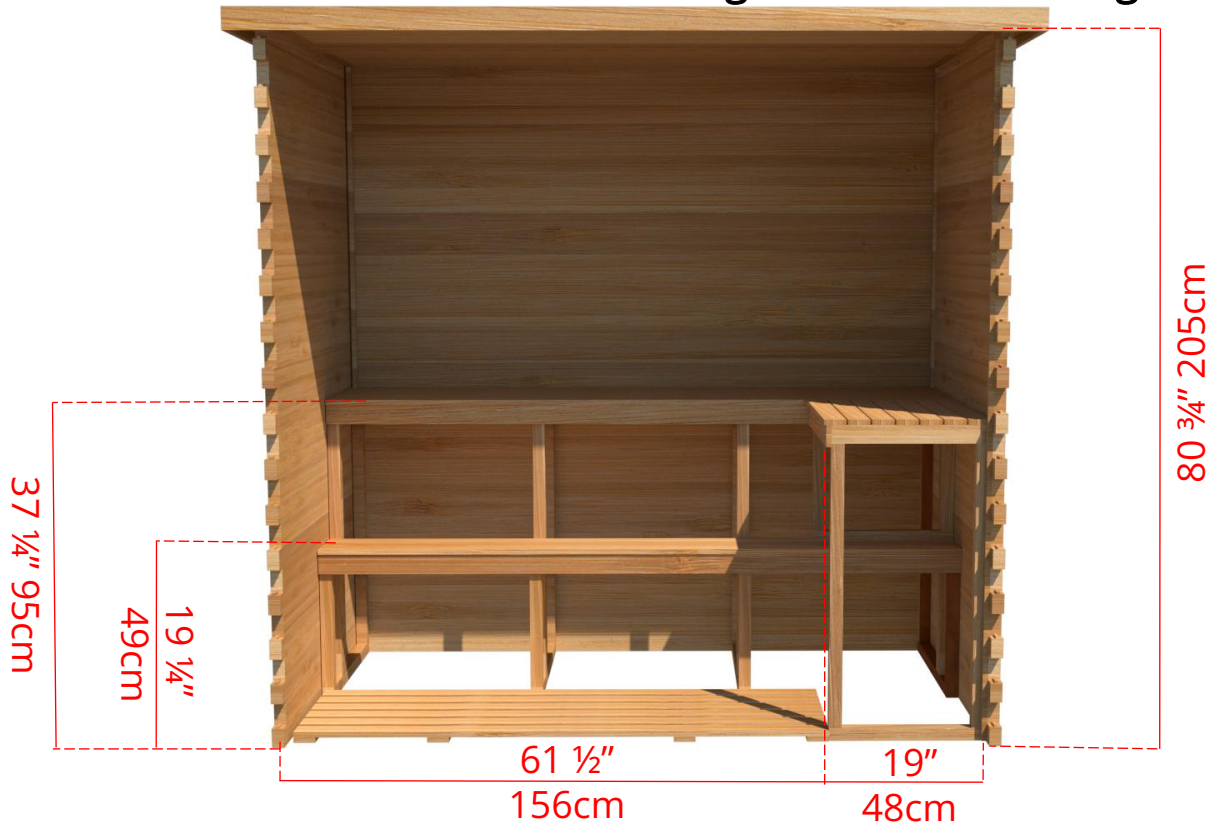

LS570/LS572 5' x 7' Indoor Cabin Sauna

Please note:

If choosing the Solid wood Floor option for an indoor cabin sauna the overall height of the sauna will increase 1 ½" (38mm)

LS570/LS572

5' x 7' Indoor Cabin Sauna

Side View

64 ³/₄" 164cm

60 ¹/₄" 153cm

Please note:

If choosing the Solid wood Floor option for an indoor cabin sauna the overall height of the sauna will increase 1 ¹/₂" (38mm)

LS570/LS572

5' x 7' Indoor Cabin Sauna

IC57B - 2 Tier Back Wall Bench

LS570/LS572 5' x 7' Indoor Cabin Sauna

IC57L - 2 Tier Back Wall Bench & Single Tier Bench on Left Side

LS570/LS572 5' x 7' Indoor Cabin Sauna

IC57R - 2 Tier Back Wall Bench & Single Tier Bench on Right Side

LS570/LS572

5' x 7' Indoor Cabin Sauna

IC57S - Single Tier Side Wall Benches

LS570/LS572 5' x 7' Indoor Cabin Sauna

Front Wall Options

C7DL - Door on left & no Window
Or
C7DR - Door on right & no Window

C7DLW - Door on left & Window on right
Or
C7DRW - Door on right & Window on left
(14 3/4" x 53 1/4" Window)