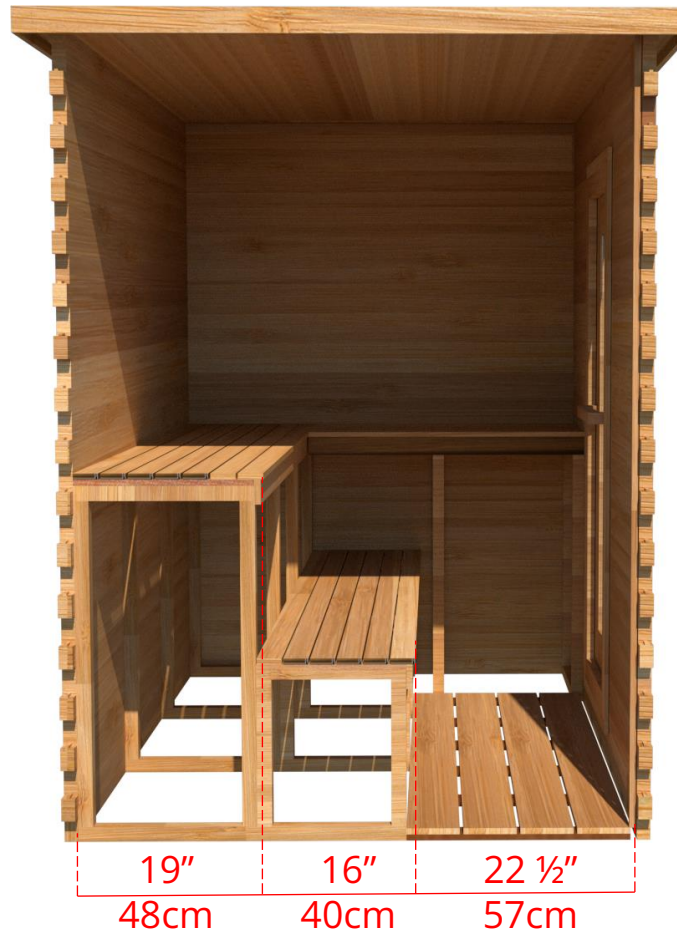

## 5' x 6' Indoor Cabin Sauna

Side View

64 <sup>3</sup>/<sub>4</sub>" 164cm

60 <sup>1</sup>/<sub>4</sub>" 153cm

Please note:

If choosing the Solid wood Floor option for an indoor cabin sauna the overall height of the sauna will increase 1 <sup>1</sup>/<sub>2</sub>" (38mm)

## 5' x 6' Indoor Cabin Sauna

### IC56B - 2 Tier Back Wall Bench

## 5' x 6' Indoor Cabin Sauna

IC56R - 2 Tier Back Wall Bench & Single Tier Bench on Right Side