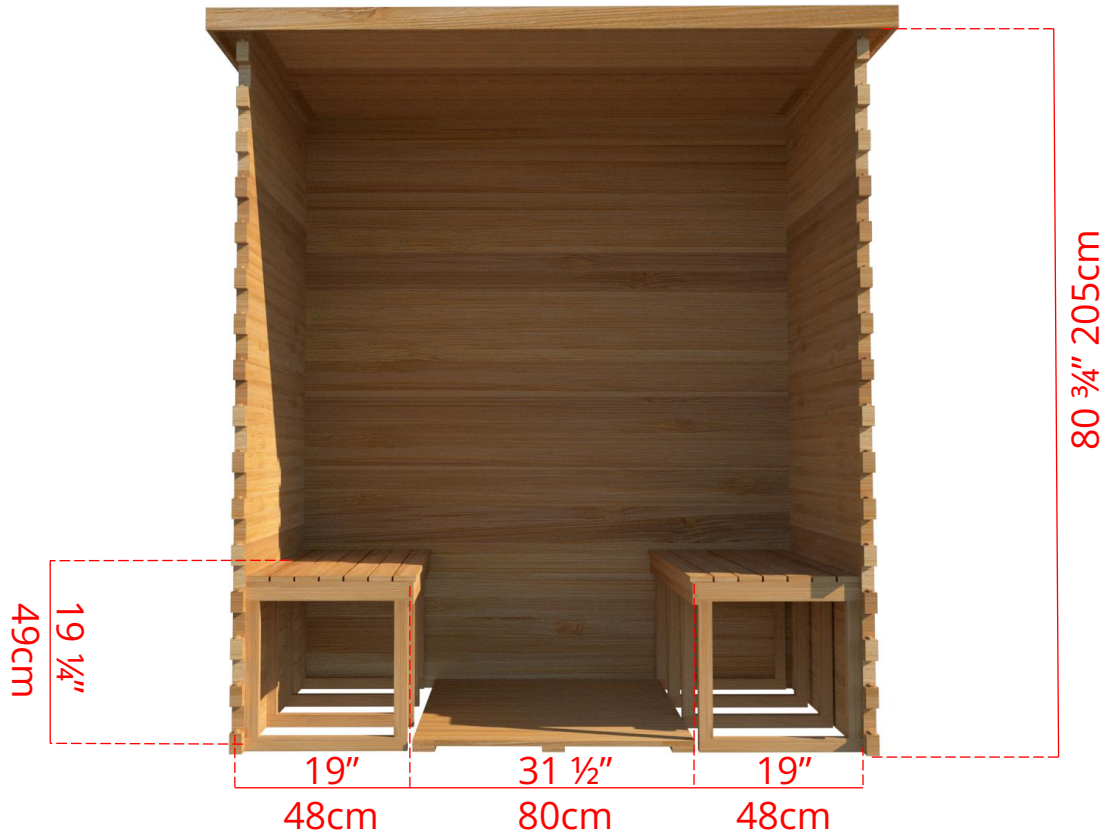

LS560/LS562

5' x 6' Indoor Cabin Sauna

IC56S - Single Tier Side Wall Benches