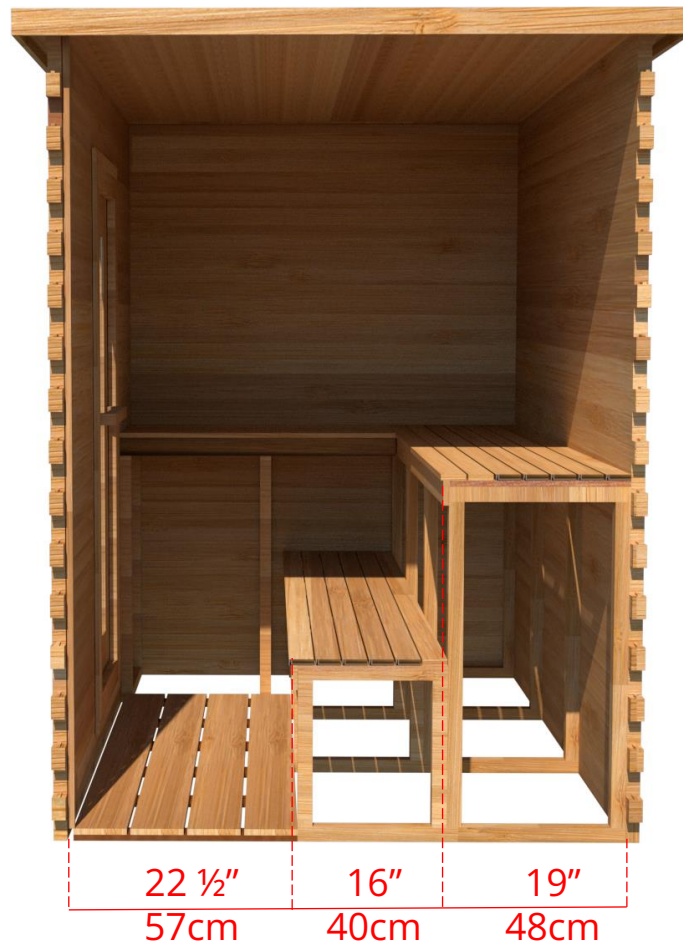

# LS560/LS562 5' x 6' Indoor Cabin Sauna

76 ½" 194cm

Please note:

If choosing the Solid wood Floor option for an indoor cabin sauna the overall height of the sauna will increase 1 ½" (38mm)

## 5' x 6' Indoor Cabin Sauna

Side View

64 <sup>3</sup>/<sub>4</sub>" 164cm

60 <sup>1</sup>/<sub>4</sub>" 153cm

Please note:

If choosing the Solid wood Floor option for an indoor cabin sauna the overall height of the sauna will increase 1 <sup>1</sup>/<sub>2</sub>" (38mm)

## 5' x 6' Indoor Cabin Sauna

### IC56B - 2 Tier Back Wall Bench