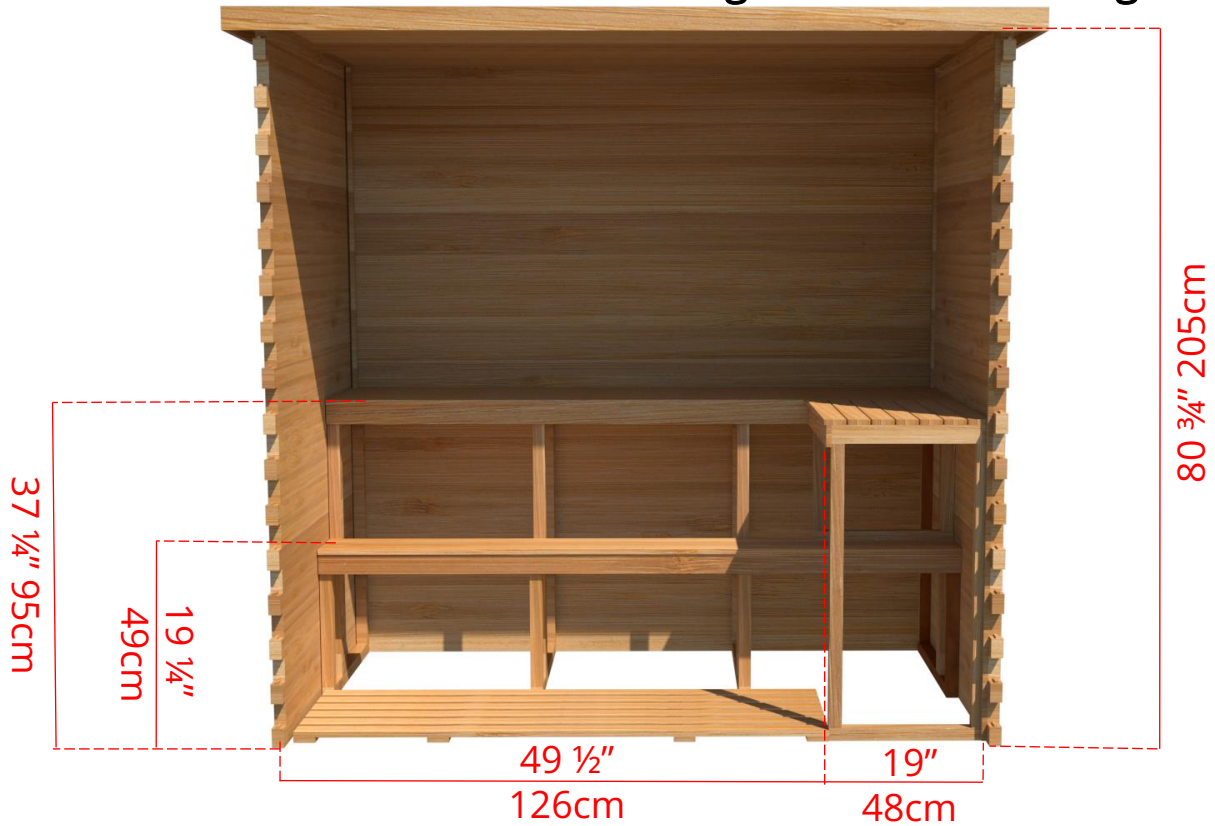

## 5' x 6' Indoor Cabin Sauna

Side View

64 <sup>3</sup>/<sub>4</sub>" 164cm

60 <sup>1</sup>/<sub>4</sub>" 153cm

Please note:

If choosing the Solid wood Floor option for an indoor cabin sauna the overall height of the sauna will increase 1 <sup>1</sup>/<sub>2</sub>" (38mm)

## 5' x 6' Indoor Cabin Sauna

### IC56B - 2 Tier Back Wall Bench

## 5' x 6' Indoor Cabin Sauna

IC56R - 2 Tier Back Wall Bench & Single Tier Bench on Right Side