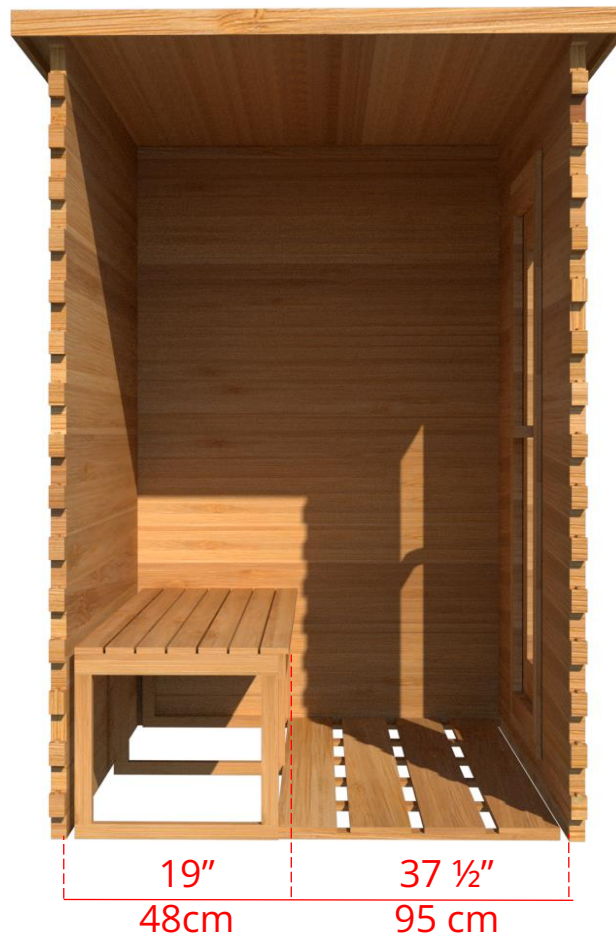

LS550/LS552 5' x 5' Indoor Cabin Sauna

Please note:

If choosing the Solid wood Floor option for an indoor cabin sauna the overall height of the sauna will increase 1 1/2" (38mm)

LS550/LS552

5' x 5' Indoor Cabin Sauna

Side View

64 ³/₄" 164cm

60 ¹/₄" 153cm

Please note:

If choosing the Solid wood Floor option for an indoor cabin sauna the overall height of the sauna will increase 1 ¹/₂" (38mm)

LS550/LS552

5' x 5' Indoor Cabin Sauna

IC55B - 2 Tier Back Wall Bench

LS550/LS552

5' x 5' Indoor Cabin Sauna

IC55BS - Single Tier Back Wall Bench

LS550/LS552 5' x 5' Indoor Cabin Sauna

Front Wall Options

C5DM - Door in middle & no Window

C5DL - Door on left & no Window