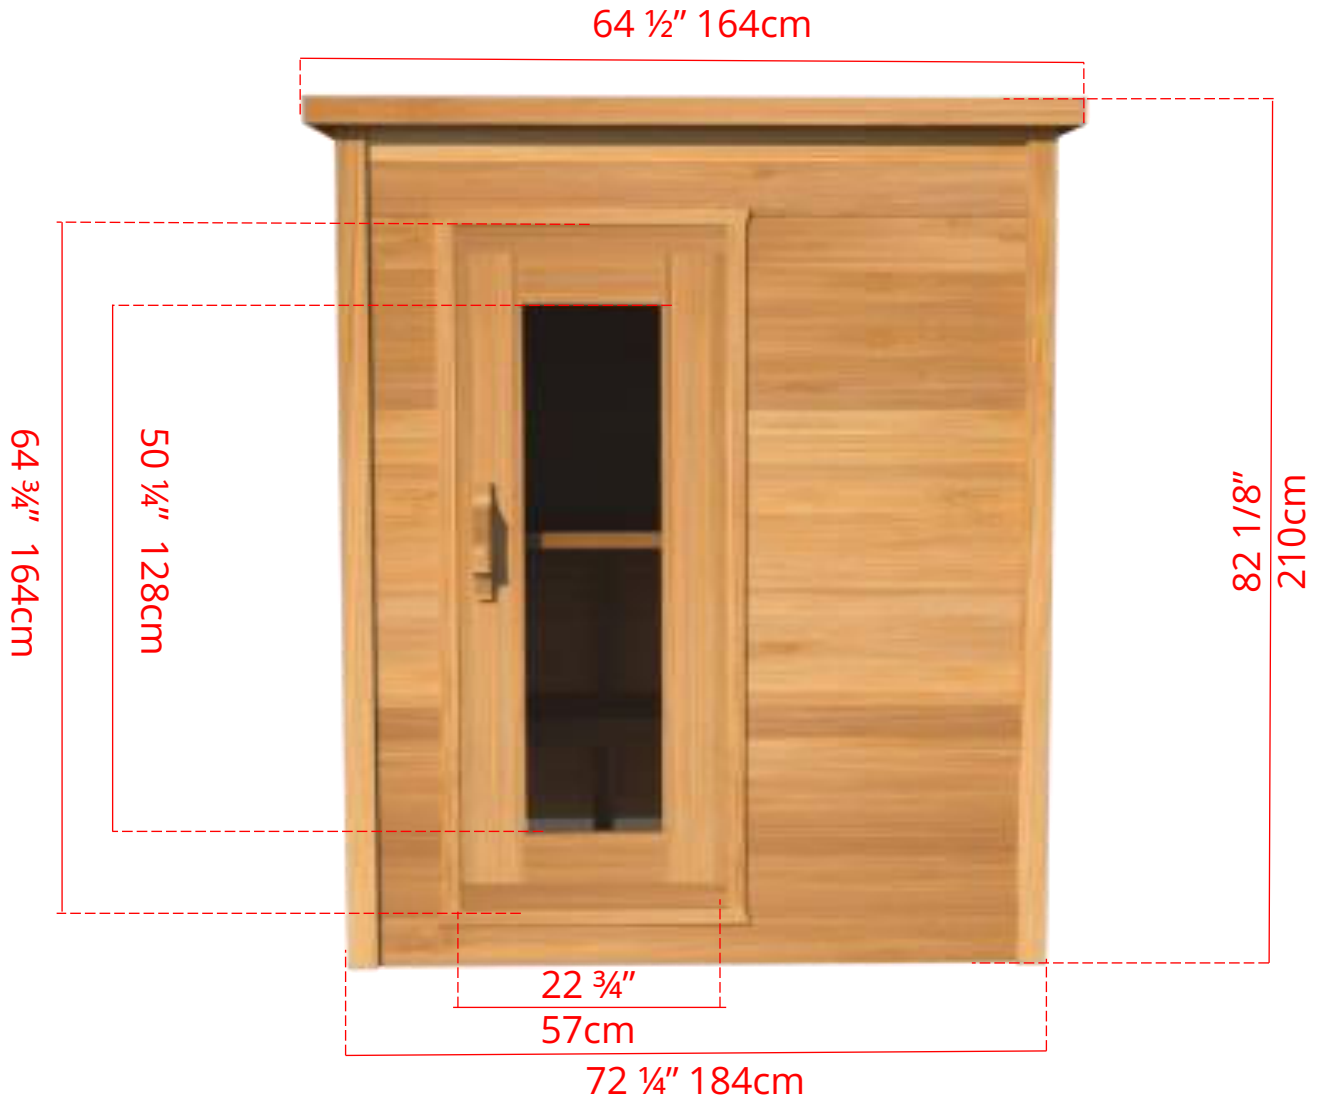

LS550/LS552 5' x 5' Indoor Cabin Sauna

Please note:

If choosing the Solid wood Floor option for an indoor cabin sauna the overall height of the sauna will increase 1 1/2" (38mm)

LS550/LS552

5' x 5' Indoor Cabin Sauna

Side View

64 ³/₄" 164cm

60 ¹/₄" 153cm

Please note:

If choosing the Solid wood Floor option for an indoor cabin sauna the overall height of the sauna will increase 1 ¹/₂" (38mm)

LS550/LS552

5' x 5' Indoor Cabin Sauna

IC55B - 2 Tier Back Wall Bench

LS550/LS552

5' x 5' Indoor Cabin Sauna

IC55BS - Single Tier Back Wall Bench

LS550/LS552 5' x 5' Indoor Cabin Sauna

Front Wall Options

C5DM - Door in middle & no Window

C5DL - Door on left & no Window

C5DR - Door on right & no Window