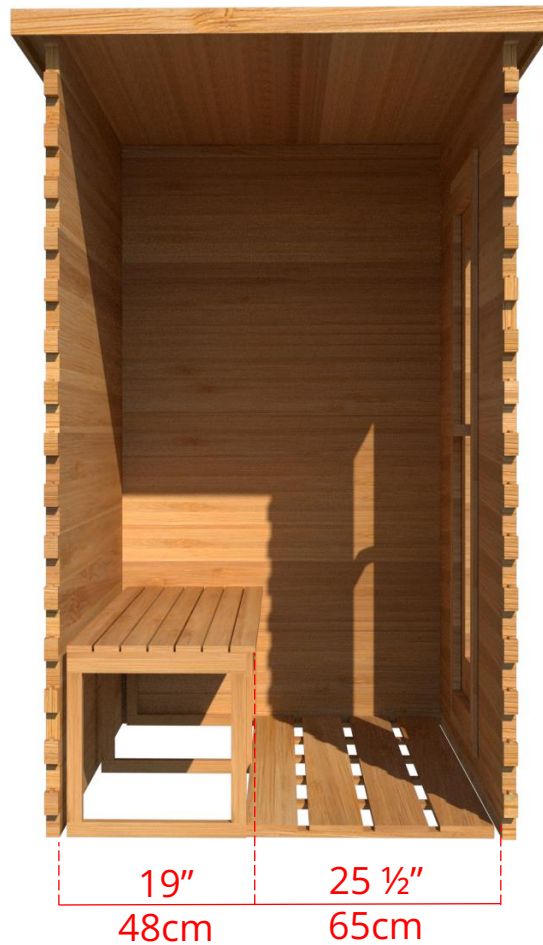

LS470/LS472 4' x 7' Indoor Cabin Sauna

Please note:

If choosing the Solid wood Floor option for an indoor cabin sauna the overall height of the sauna will increase 1 ½" (38mm)

LS470/LS472

4' x 7' Indoor Cabin Sauna

Side View

52 ³/₄" 134cm

48 ¹/₄" 123cm

Please note:

If choosing the Solid wood Floor option for an indoor cabin sauna the overall height of the sauna will increase 1 ¹/₂" (38mm)

LS470/LS472

4' x 7' Indoor Cabin Sauna

IC47B - 2 Tier Back Wall Bench

LS470/LS472 4' x 7' Indoor Cabin Sauna

IC47L - 2 Tier Back Wall Bench & Single Tier Bench on Left Side

LS470/LS472 4' x 7' Indoor Cabin Sauna

IC47R - 2 Tier Back Wall Bench & Single Tier Bench on Right Side

LS470/LS472

4' x 7' Indoor Cabin Sauna

IC47BS - Single Tier Back Wall Bench

LS470/LS472

4' x 7' Indoor Cabin Sauna

IC47S - Single Tier Side Wall Benches

LS470/LS472 4' x 7' Indoor Cabin Sauna

Front Wall Options