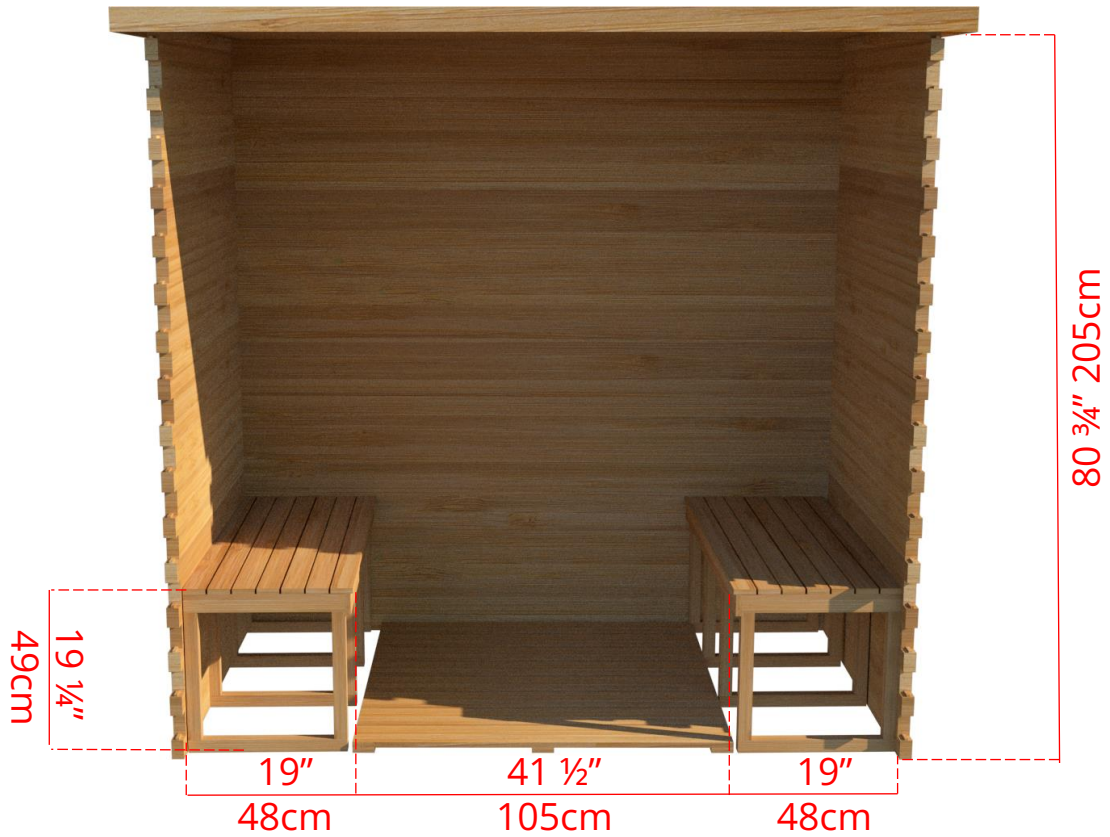

LS470/LS472 4' x 7' Indoor Cabin Sauna

Please note:

If choosing the Solid wood Floor option for an indoor cabin sauna the overall height of the sauna will increase 1 ½" (38mm)

LS470/LS472

4' x 7' Indoor Cabin Sauna

IC47B - 2 Tier Back Wall Bench

LS470/LS472 4' x 7' Indoor Cabin Sauna

IC47L - 2 Tier Back Wall Bench & Single Tier Bench on Left Side

LS470/LS472 4' x 7' Indoor Cabin Sauna

IC47R - 2 Tier Back Wall Bench & Single Tier Bench on Right Side

LS470/LS472

4' x 7' Indoor Cabin Sauna

IC47BS - Single Tier Back Wall Bench

LS470/LS472

4' x 7' Indoor Cabin Sauna

IC47S - Single Tier Side Wall Benches

LS470/LS472 4' x 7' Indoor Cabin Sauna

Front Wall Options

C7DL - Door on left & no Window
Or
C7DR - Door on right & no Window

C7DLW - Door on left & Window on right
Or
C7DRW - Door on right & Window on left
(14 3/4" x 53 1/4" Window)

C7DM - Door in middle & no Window