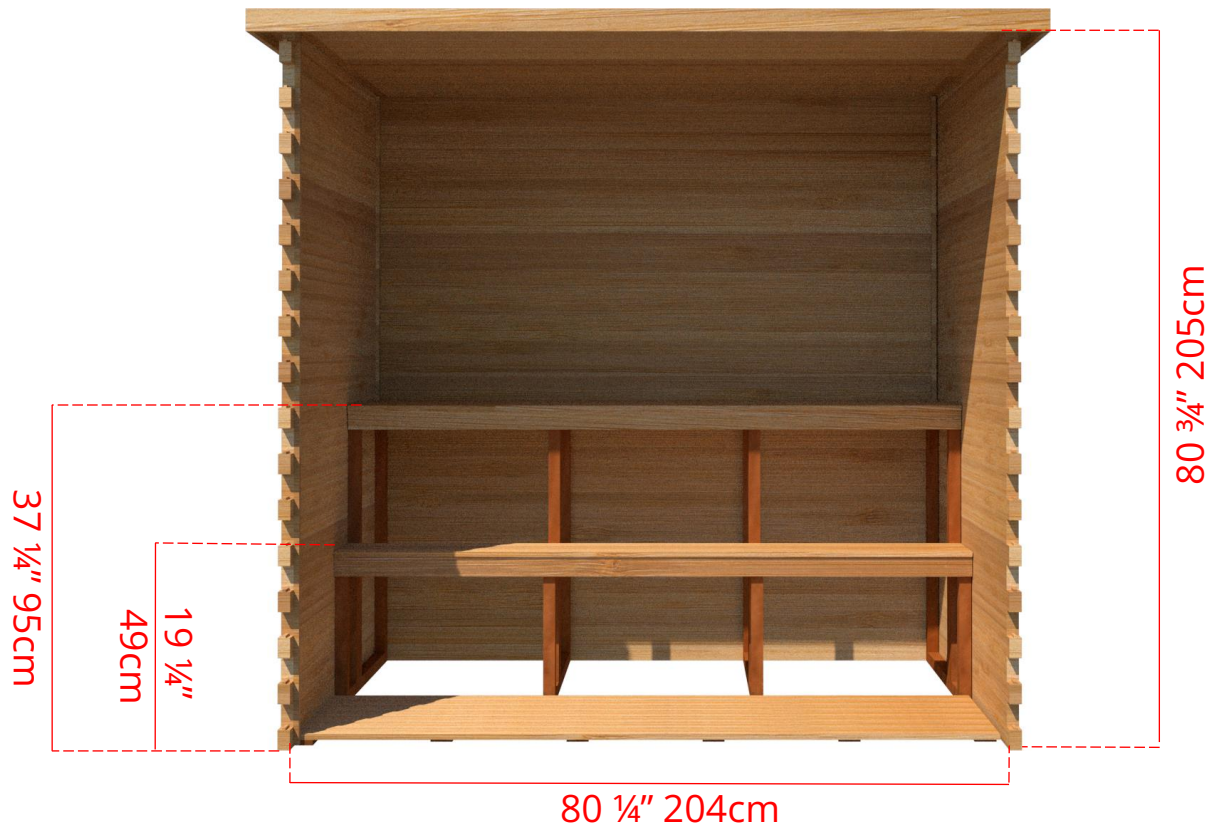

LS470/LS472 4' x 7' Indoor Cabin Sauna

Please note:

If choosing the Solid wood Floor option for an indoor cabin sauna the overall height of the sauna will increase 1 ½" (38mm)

LS470/LS472

4' x 7' Indoor Cabin Sauna

Side View

52 ³/₄" 134cm

48 ¹/₄" 123cm

Please note:

If choosing the Solid wood Floor option for an indoor cabin sauna the overall height of the sauna will increase 1 ¹/₂" (38mm)

LS470/LS472

4' x 7' Indoor Cabin Sauna

IC47B - 2 Tier Back Wall Bench

LS470/LS472 4' x 7' Indoor Cabin Sauna

IC47L - 2 Tier Back Wall Bench & Single Tier Bench on Left Side

LS470/LS472 4' x 7' Indoor Cabin Sauna

IC47R - 2 Tier Back Wall Bench & Single Tier Bench on Right Side

LS470/LS472

4' x 7' Indoor Cabin Sauna

IC47BS - Single Tier Back Wall Bench

LS470/LS472

4' x 7' Indoor Cabin Sauna

IC47S - Single Tier Side Wall Benches

LS470/LS472 4' x 7' Indoor Cabin Sauna

Front Wall Options