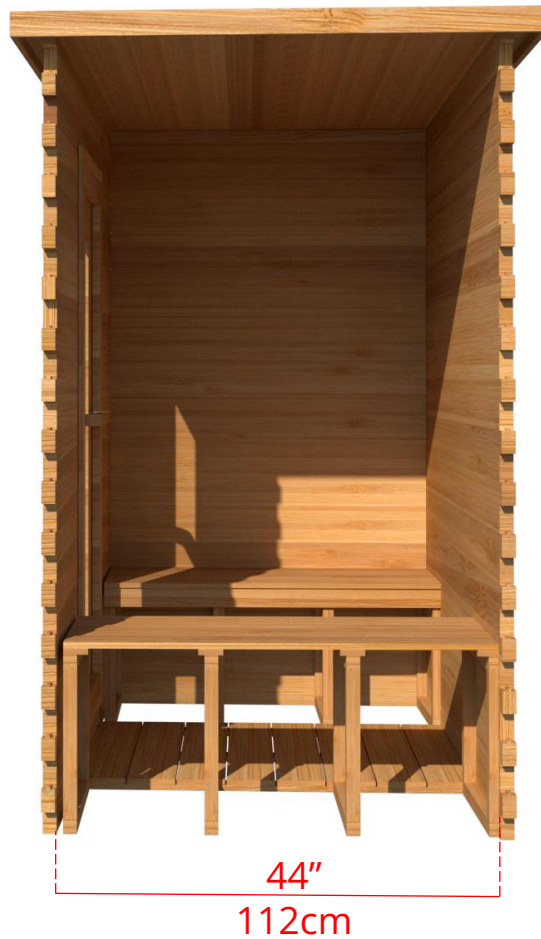

LS470/LS472 4' x 7' Indoor Cabin Sauna

Please note:

If choosing the Solid wood Floor option for an indoor cabin sauna the overall height of the sauna will increase 1 ½" (38mm)

LS470/LS472

4' x 7' Indoor Cabin Sauna

IC47B - 2 Tier Back Wall Bench

LS470/LS472 4' x 7' Indoor Cabin Sauna

IC47L - 2 Tier Back Wall Bench & Single Tier Bench on Left Side

LS470/LS472 4' x 7' Indoor Cabin Sauna

IC47R - 2 Tier Back Wall Bench & Single Tier Bench on Right Side

LS470/LS472

4' x 7' Indoor Cabin Sauna

IC47BS - Single Tier Back Wall Bench

LS470/LS472

4' x 7' Indoor Cabin Sauna

IC47S - Single Tier Side Wall Benches

LS470/LS472 4' x 7' Indoor Cabin Sauna

Front Wall Options

C7DL - Door on left & no Window
Or
C7DR - Door on right & no Window

C7DLW - Door on left & Window on right
Or
C7DRW - Door on right & Window on left
(14 3/4" x 53 1/4" Window)

C7DM - Door in middle & no Window