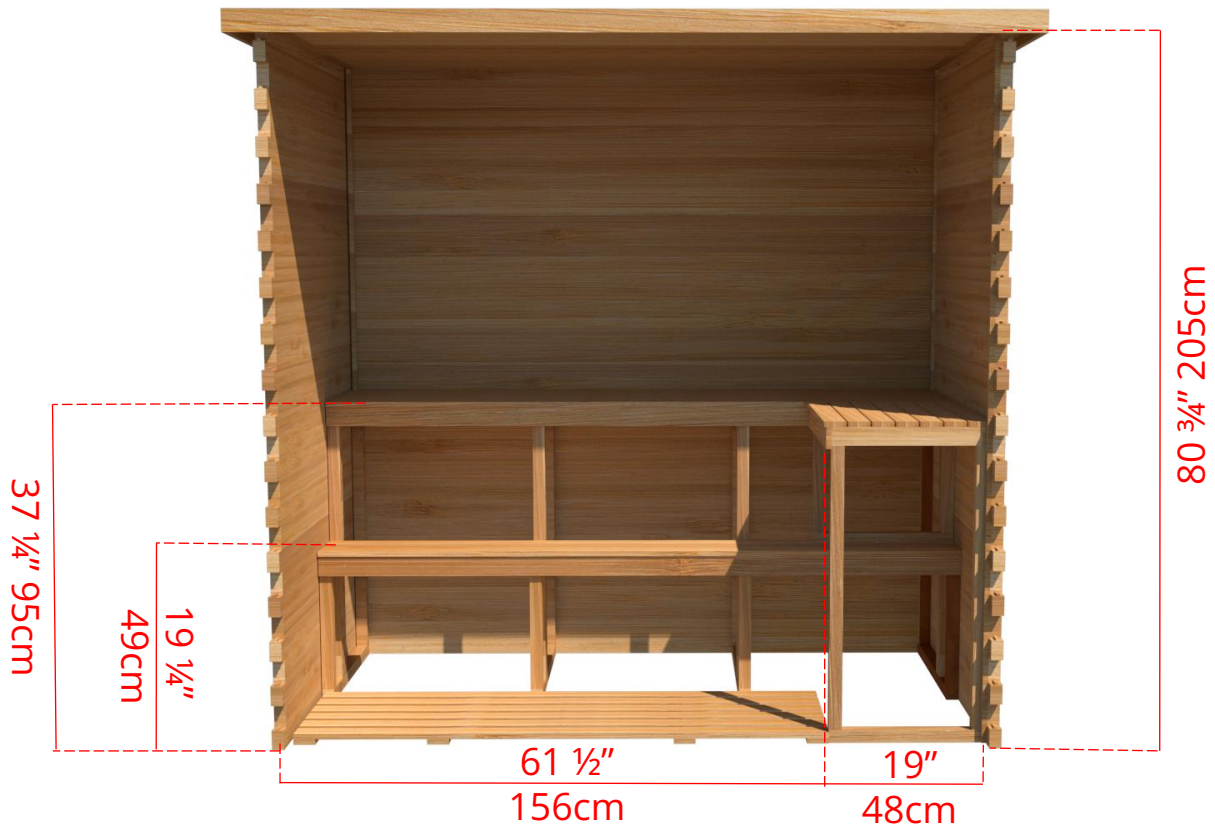

LS470/LS472 4' x 7' Indoor Cabin Sauna

Please note:

If choosing the Solid wood Floor option for an indoor cabin sauna the overall height of the sauna will increase 1 ½" (38mm)

LS470/LS472

4' x 7' Indoor Cabin Sauna

Side View

52 ³/₄" 134cm

48 ¹/₄" 123cm

Please note:

If choosing the Solid wood Floor option for an indoor cabin sauna the overall height of the sauna will increase 1 ¹/₂" (38mm)

LS470/LS472

4' x 7' Indoor Cabin Sauna

IC47B - 2 Tier Back Wall Bench

LS470/LS472 4' x 7' Indoor Cabin Sauna

IC47L - 2 Tier Back Wall Bench & Single Tier Bench on Left Side

LS470/LS472 4' x 7' Indoor Cabin Sauna

IC47R - 2 Tier Back Wall Bench & Single Tier Bench on Right Side

LS470/LS472

4' x 7' Indoor Cabin Sauna

IC47BS - Single Tier Back Wall Bench

LS470/LS472

4' x 7' Indoor Cabin Sauna

IC47S - Single Tier Side Wall Benches

LS470/LS472 4' x 7' Indoor Cabin Sauna

Front Wall Options