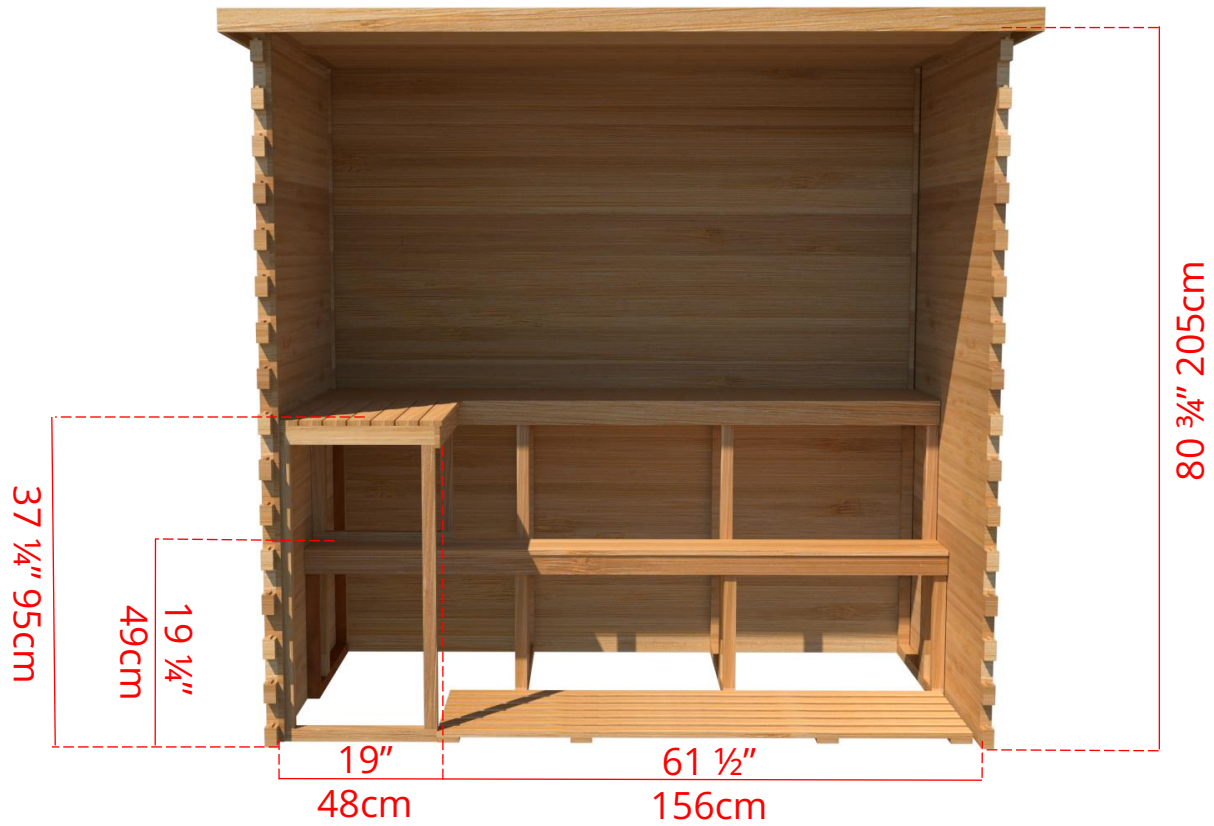

LS470/LS472 4' x 7' Indoor Cabin Sauna

Please note:

If choosing the Solid wood Floor option for an indoor cabin sauna the overall height of the sauna will increase 1 ½" (38mm)

LS470/LS472

4' x 7' Indoor Cabin Sauna

Side View

52 ³/₄" 134cm

48 ¹/₄" 123cm

Please note:

If choosing the Solid wood Floor option for an indoor cabin sauna the overall height of the sauna will increase 1 ¹/₂" (38mm)

LS470/LS472

4' x 7' Indoor Cabin Sauna

IC47B - 2 Tier Back Wall Bench

LS470/LS472 4' x 7' Indoor Cabin Sauna

IC47L - 2 Tier Back Wall Bench & Single Tier Bench on Left Side

LS470/LS472 4' x 7' Indoor Cabin Sauna

IC47R - 2 Tier Back Wall Bench & Single Tier Bench on Right Side

LS470/LS472

4' x 7' Indoor Cabin Sauna

IC47BS - Single Tier Back Wall Bench

LS470/LS472

4' x 7' Indoor Cabin Sauna

IC47S - Single Tier Side Wall Benches

LS470/LS472 4' x 7' Indoor Cabin Sauna

Front Wall Options