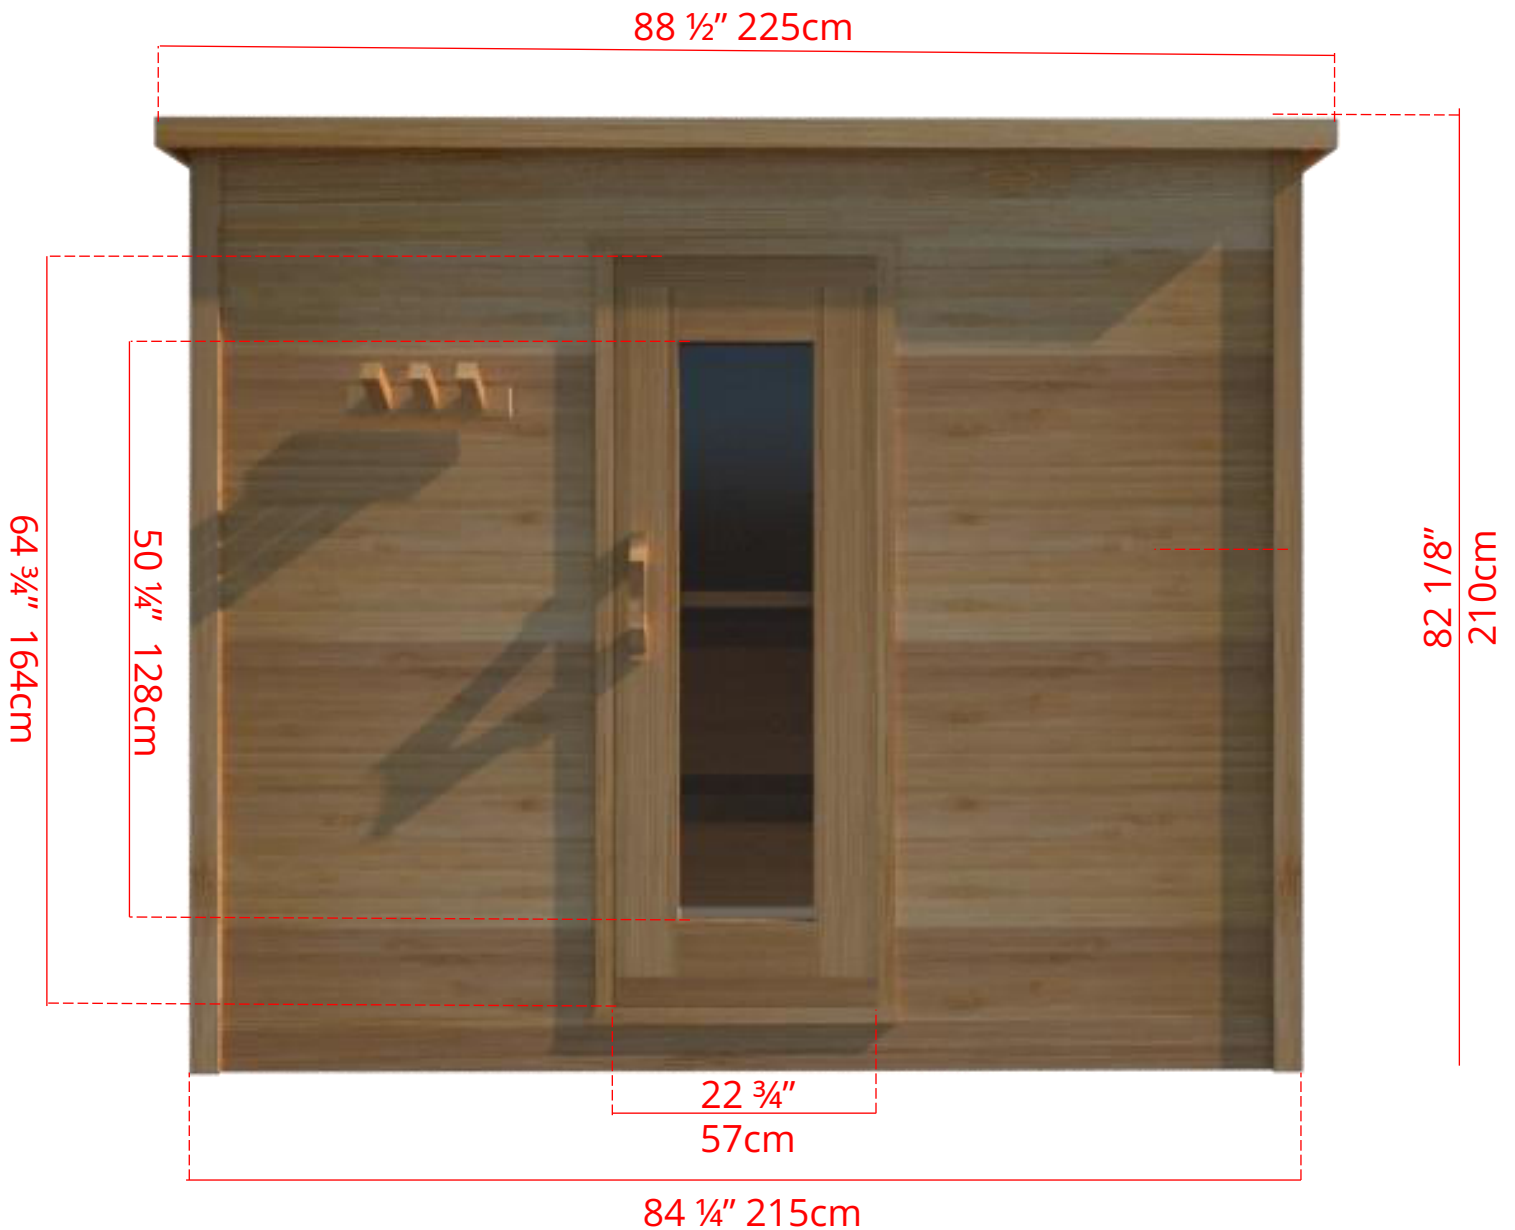

LS470/LS472 4' x 7' Indoor Cabin Sauna

Please note:

If choosing the Solid wood Floor option for an indoor cabin sauna the overall height of the sauna will increase 1 ½" (38mm)

LS470/LS472

4' x 7' Indoor Cabin Sauna

Side View

52 ³/₄" 134cm

48 ¹/₄" 123cm

Please note:

If choosing the Solid wood Floor option for an indoor cabin sauna the overall height of the sauna will increase 1 ¹/₂" (38mm)

LS470/LS472

4' x 7' Indoor Cabin Sauna

IC47B - 2 Tier Back Wall Bench

LS470/LS472 4' x 7' Indoor Cabin Sauna

IC47L - 2 Tier Back Wall Bench & Single Tier Bench on Left Side

LS470/LS472 4' x 7' Indoor Cabin Sauna

IC47R - 2 Tier Back Wall Bench & Single Tier Bench on Right Side

C7DL - Door on left & no Window
Or
C7DR - Door on right & no Window

C7DLW - Door on left & Window on right
Or
C7DRW - Door on right & Window on left
(14 3/4" x 53 1/4" Window)

C7DM - Door in middle & no Window