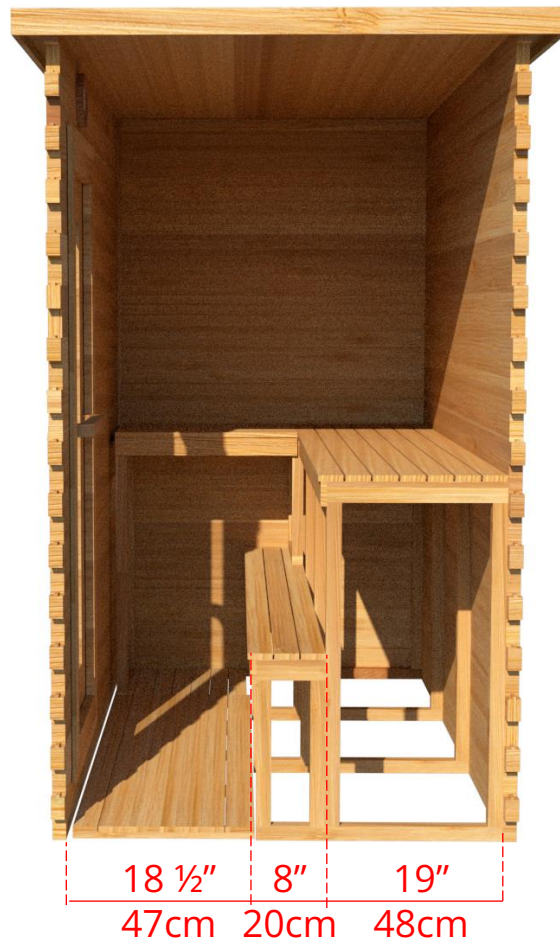

LS470/LS472 4' x 7' Indoor Cabin Sauna

Please note:

If choosing the Solid wood Floor option for an indoor cabin sauna the overall height of the sauna will increase 1 ½" (38mm)

LS470/LS472

4' x 7' Indoor Cabin Sauna

Side View

52 ³/₄" 134cm

48 ¹/₄" 123cm

Please note:

If choosing the Solid wood Floor option for an indoor cabin sauna the overall height of the sauna will increase 1 ¹/₂" (38mm)

LS470/LS472

4' x 7' Indoor Cabin Sauna

IC47B - 2 Tier Back Wall Bench

LS470/LS472 4' x 7' Indoor Cabin Sauna

IC47L - 2 Tier Back Wall Bench & Single Tier Bench on Left Side

LS470/LS472 4' x 7' Indoor Cabin Sauna

IC47R - 2 Tier Back Wall Bench & Single Tier Bench on Right Side

LS470/LS472

4' x 7' Indoor Cabin Sauna

IC47BS - Single Tier Back Wall Bench

LS470/LS472

4' x 7' Indoor Cabin Sauna

IC47S - Single Tier Side Wall Benches

LS470/LS472 4' x 7' Indoor Cabin Sauna

Front Wall Options