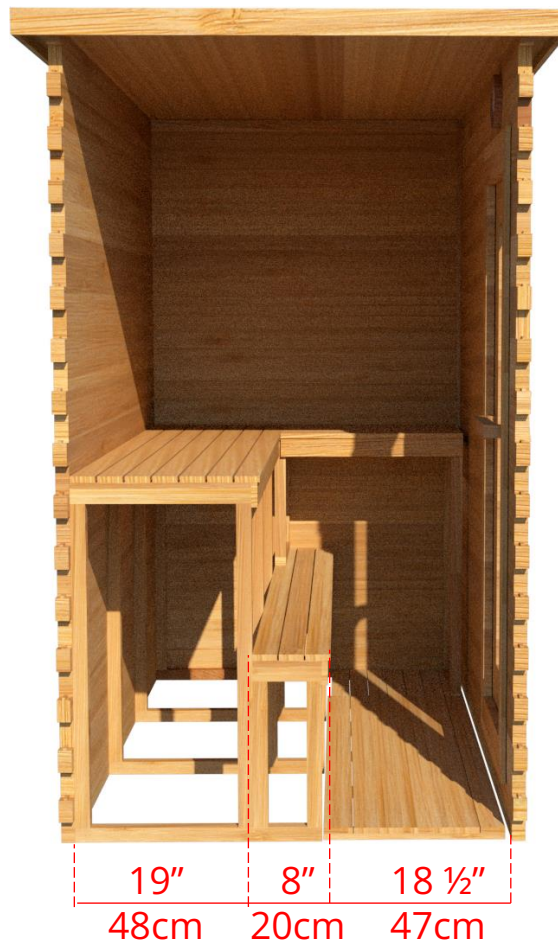

LS470/LS472 4' x 7' Indoor Cabin Sauna

Please note:

If choosing the Solid wood Floor option for an indoor cabin sauna the overall height of the sauna will increase 1 ½" (38mm)

LS470/LS472

4' x 7' Indoor Cabin Sauna

Side View

52 ³/₄" 134cm

48 ¹/₄" 123cm

Please note:

If choosing the Solid wood Floor option for an indoor cabin sauna the overall height of the sauna will increase 1 ¹/₂" (38mm)

LS470/LS472

4' x 7' Indoor Cabin Sauna

IC47B - 2 Tier Back Wall Bench

LS470/LS472 4' x 7' Indoor Cabin Sauna

IC47L - 2 Tier Back Wall Bench & Single Tier Bench on Left Side

LS470/LS472 4' x 7' Indoor Cabin Sauna

IC47R - 2 Tier Back Wall Bench & Single Tier Bench on Right Side

LS470/LS472

4' x 7' Indoor Cabin Sauna

IC47BS - Single Tier Back Wall Bench

LS470/LS472

4' x 7' Indoor Cabin Sauna

IC47S - Single Tier Side Wall Benches

LS470/LS472 4' x 7' Indoor Cabin Sauna

Front Wall Options