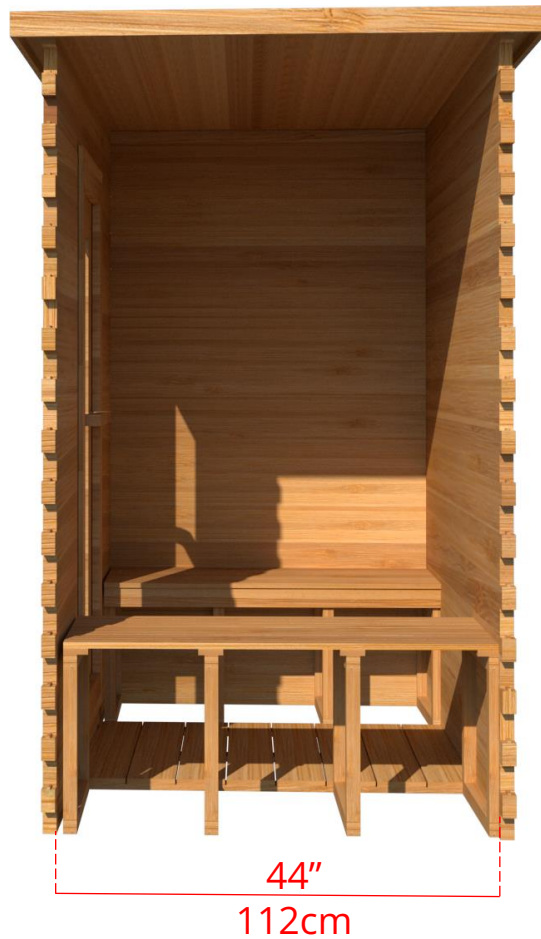

LS460/LS462 4' x 6' Indoor Cabin Sauna

76 ½" 194cm

Please note:

If choosing the Solid wood Floor option for an indoor cabin sauna the overall height of the sauna will increase 1 ½" (38mm)

LS460/LS462

4' x 6' Indoor Cabin Sauna

Side View

52 ³/₄" 134cm

48 ¹/₄" 123cm

Please note:

If choosing the Solid wood Floor option for an indoor cabin sauna the overall height of the sauna will increase 1 ¹/₂" (38mm)

LS460/LS462

4' x 6' Indoor Cabin Sauna

IC64B2 - 2 Tier Back Wall Bench

LS460/LS462

4' x 6' Indoor Cabin Sauna

IC64BS - Single Tier Back Wall Bench

LS460/LS462

4' x 6' Indoor Cabin Sauna

IC64S - Single Tier Side Wall Benches

LS460/LS462 4' x 6' Indoor Cabin Sauna

Front Wall Options

C6DL - Door on left & no Window
Or
C6DR - Door on right & no Window

C6DLW - Door on left & Window on right
Or
C6DRW - Door on right & Window on left
(14 3/4" x 53 1/4" Window)

C6DM - Door in middle & no Window