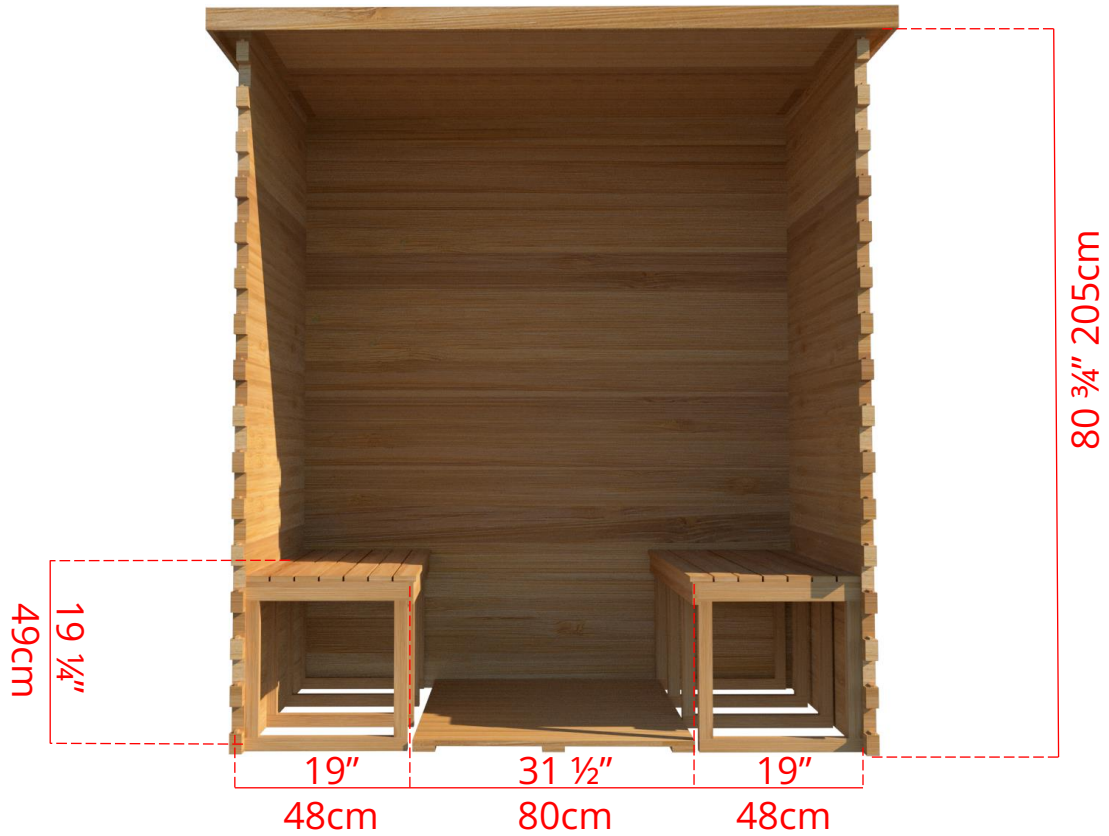

LS460/LS462 4' x 6' Indoor Cabin Sauna

76 ½" 194cm

Please note:

If choosing the Solid wood Floor option for an indoor cabin sauna the overall height of the sauna will increase 1 ½" (38mm)

LS460/LS462

4' x 6' Indoor Cabin Sauna

Side View

52 ³/₄" 134cm

48 ¹/₄" 123cm

Please note:

If choosing the Solid wood Floor option for an indoor cabin sauna the overall height of the sauna will increase 1 ¹/₂" (38mm)

LS460/LS462

4' x 6' Indoor Cabin Sauna

IC64B2 - 2 Tier Back Wall Bench

LS460/LS462

4' x 6' Indoor Cabin Sauna

IC64BS - Single Tier Back Wall Bench

LS460/LS462

4' x 6' Indoor Cabin Sauna

IC64S - Single Tier Side Wall Benches

LS460/LS462 4' x 6' Indoor Cabin Sauna

Front Wall Options

C6DL - Door on left & no Window
Or
C6DR - Door on right & no Window

C6DLW - Door on left & Window on right
Or
C6DRW - Door on right & Window on left
(14 3/4" x 53 1/4" Window)

C6DM - Door in middle & no Window