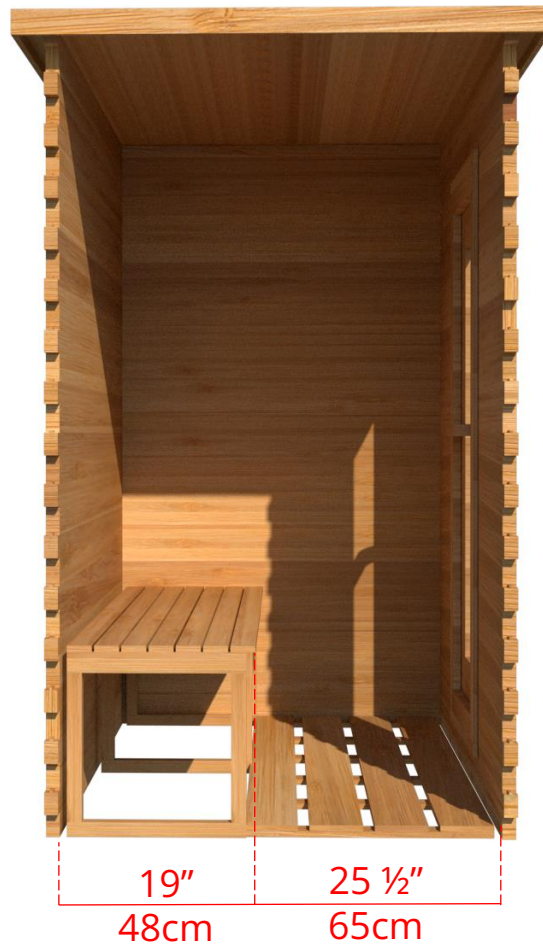

LS460/LS462 4' x 6' Indoor Cabin Sauna

76 ½" 194cm

Please note:

If choosing the Solid wood Floor option for an indoor cabin sauna the overall height of the sauna will increase 1 ½" (38mm)

LS460/LS462

4' x 6' Indoor Cabin Sauna

Side View

52 ³/₄" 134cm

48 ¹/₄" 123cm

Please note:

If choosing the Solid wood Floor option for an indoor cabin sauna the overall height of the sauna will increase 1 ¹/₂" (38mm)

LS460/LS462

4' x 6' Indoor Cabin Sauna

IC64B2 - 2 Tier Back Wall Bench

LS460/LS462

4' x 6' Indoor Cabin Sauna

IC64BS - Single Tier Back Wall Bench

LS460/LS462

4' x 6' Indoor Cabin Sauna

IC64S - Single Tier Side Wall Benches

LS460/LS462 4' x 6' Indoor Cabin Sauna

Front Wall Options

C6DL - Door on left & no Window
Or
C6DR - Door on right & no Window

C6DLW - Door on left & Window on right
Or
C6DRW - Door on right & Window on left
(14 3/4" x 53 1/4" Window)

C6DM - Door in middle & no Window