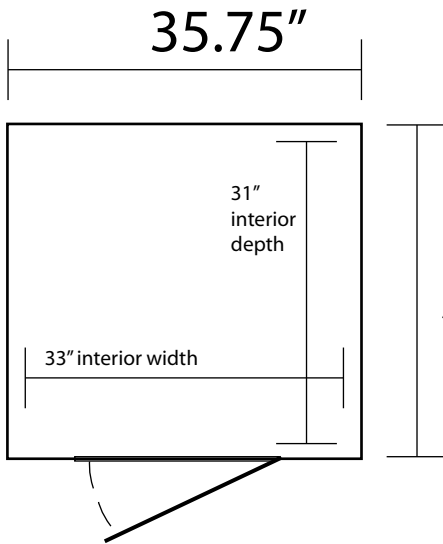

1 Person Sauna

75"

35.75"

31"
interior
depth

33" interior width

35.25"