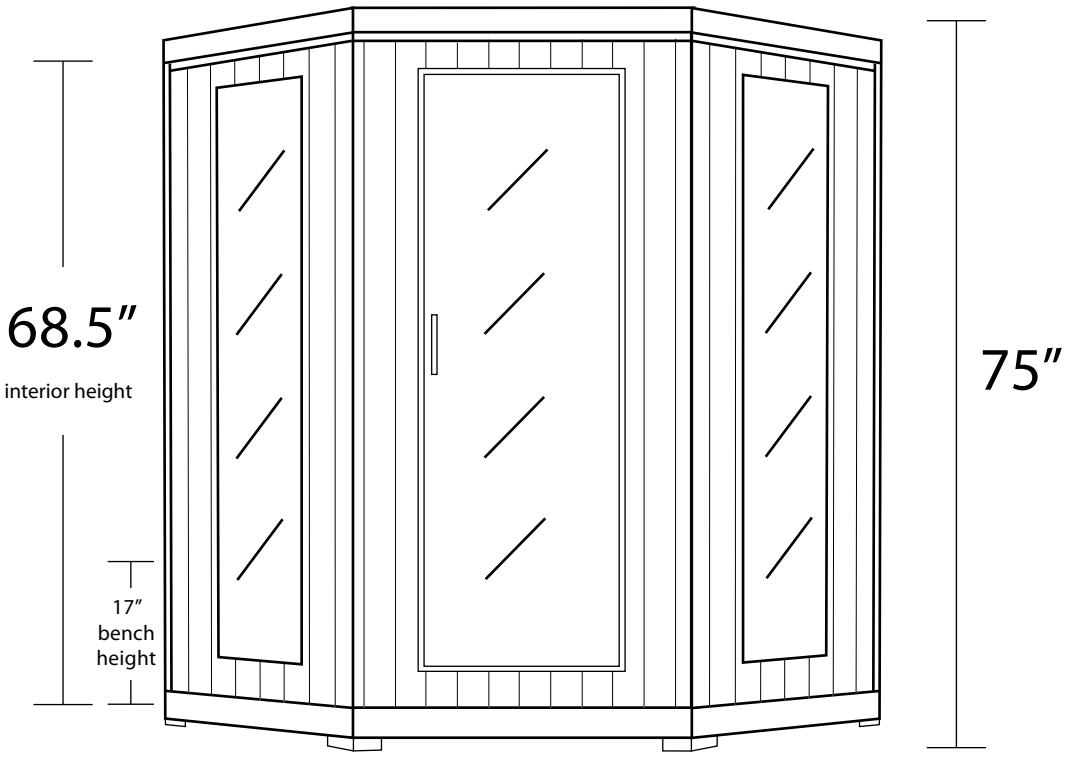

# 4 Person Corner Sauna

**BENCH DIMENSIONS:**  
Bench Depth: 17.7"  
Bench Width: 55.1"