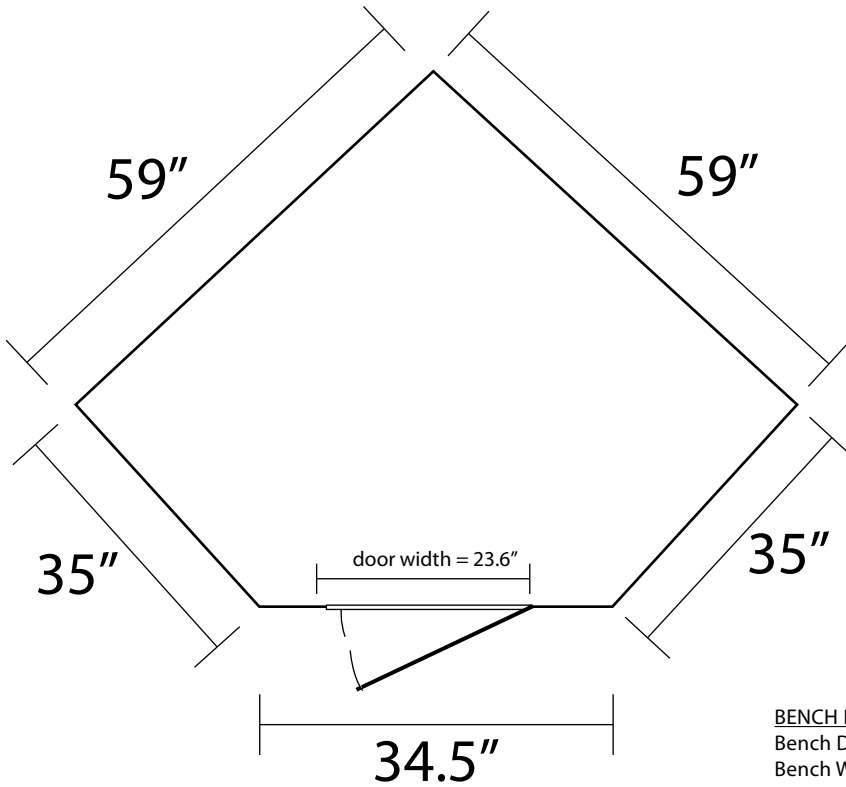

# 4 Person Corner Sauna

**BENCH DIMENSIONS:**  
Bench Depth: 17.7"  
Bench Width: 55.1"